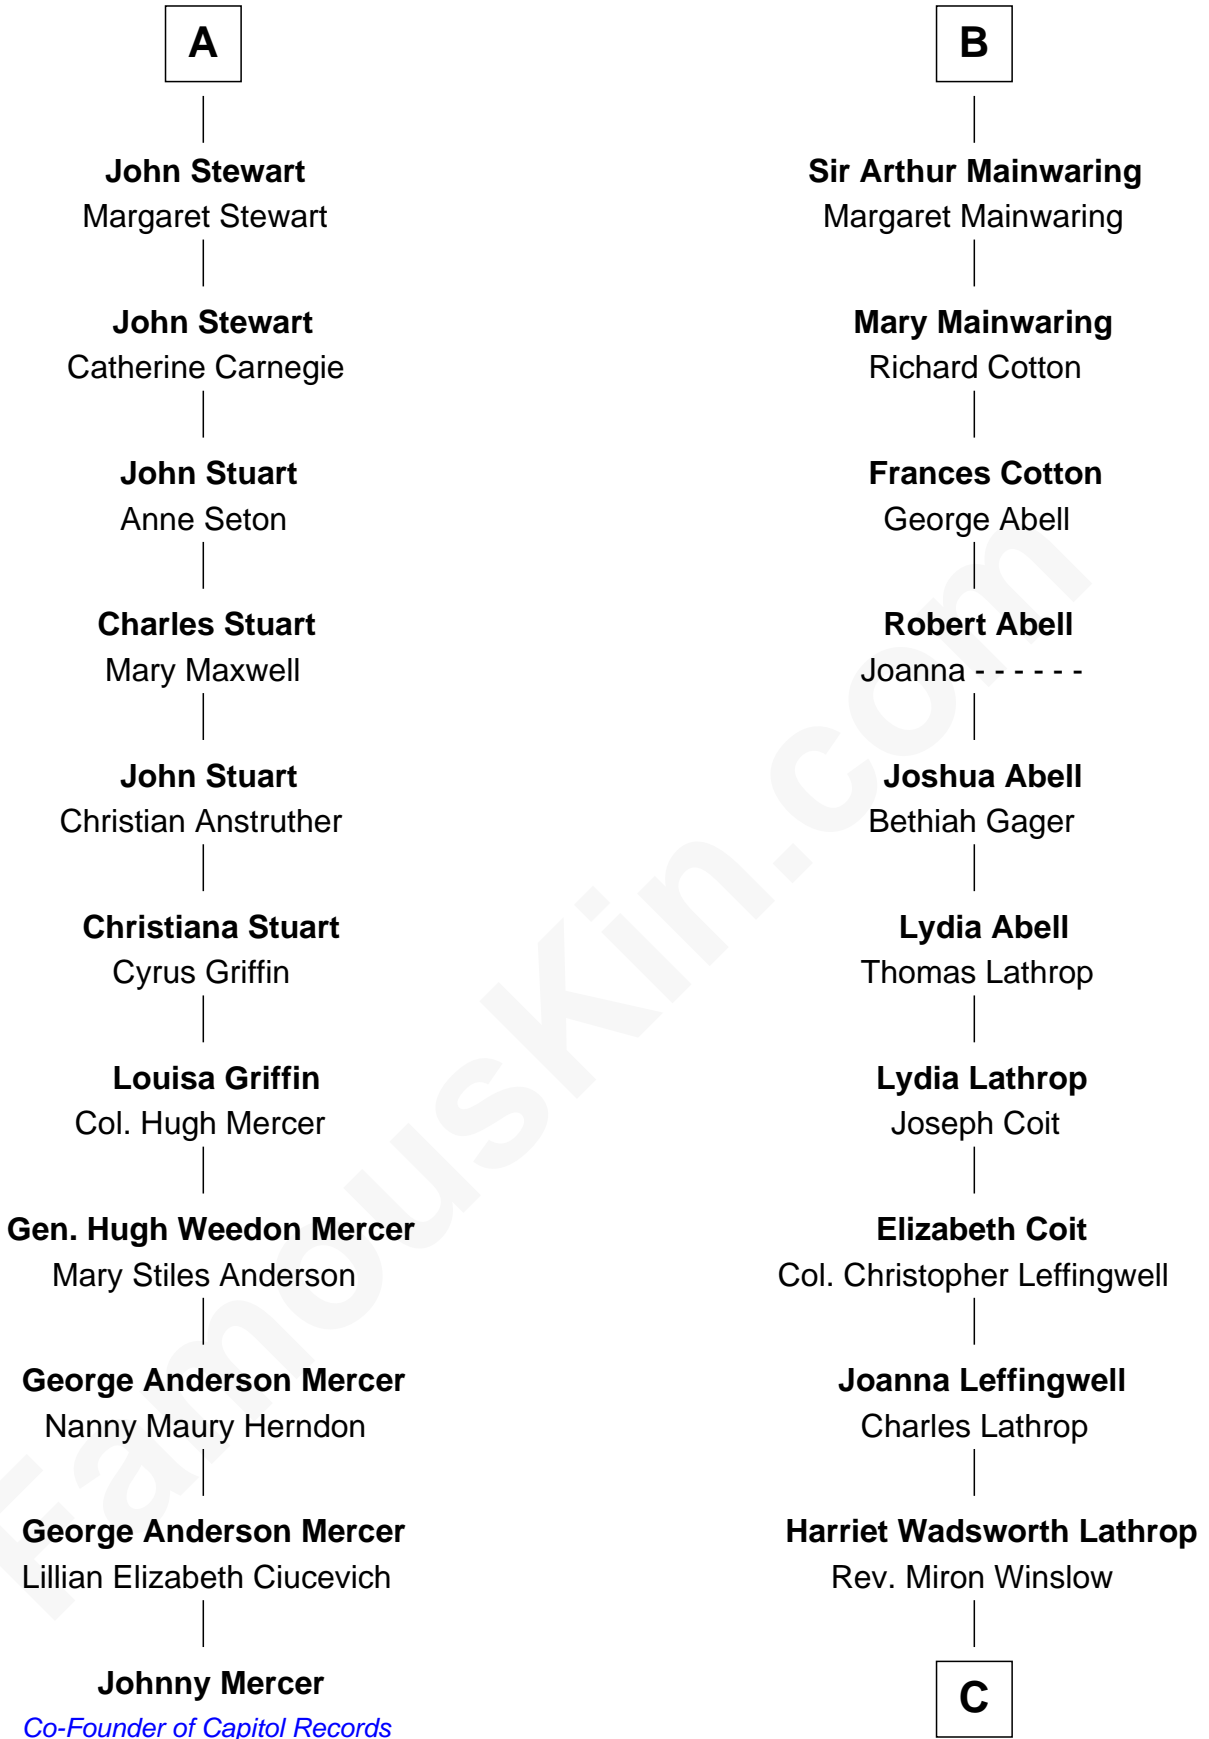

FamousKin.com

Relationship Chart of

Johnny Mercer

Songwriter and Co-Founder of Capitol Records

17th cousin 2 times removed of

John Foster Dulles

52nd U.S. Secretary of State

C

Harriet Lathrop Winslow

Rev. John Welsh Dulles

Allen Macy Dulles

Edith Foster

John Foster Dulles

52nd U.S. Secretary of State

FamousKin.com