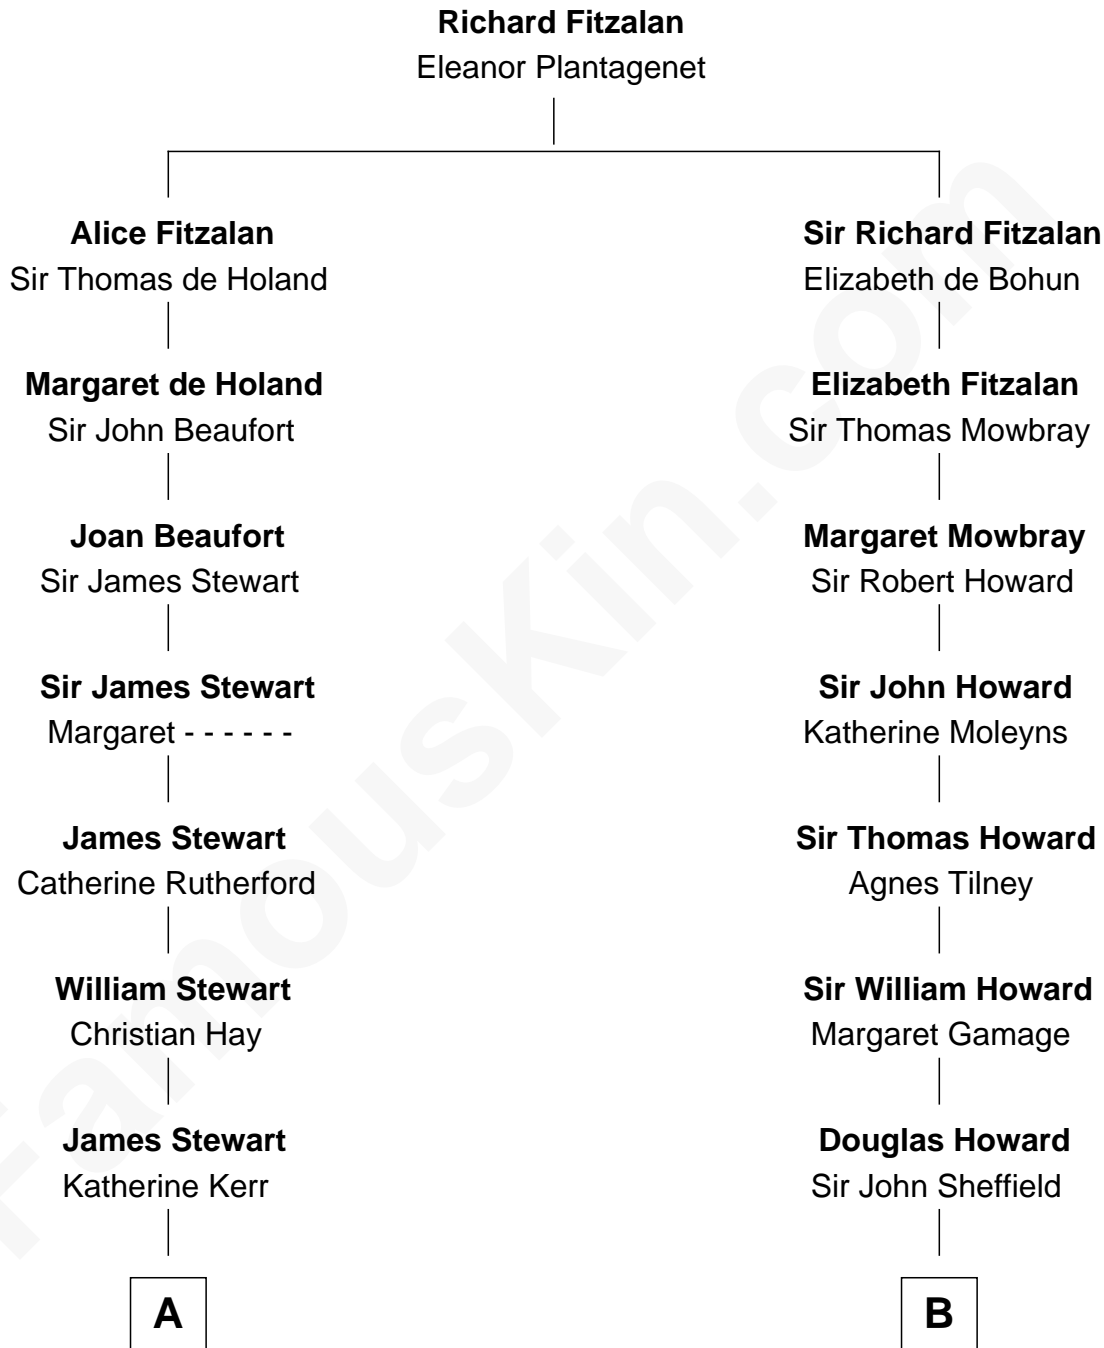

FamousKin.com

Relationship Chart of

Johnny Mercer

Songwriter and Co-Founder of Capitol Records

17th cousin 4 times removed of

Ellen DeGeneres

Comedienne and TV Personality

C

Joseph C. DeGeneres

Mary Whittemore

Alfred George DeGeneres

Julia E. Billiu

Elliot Everett DeGeneres

Ruth Elodie Martin

Elliot Everett DeGeneres

Betty Jane Pfeffer