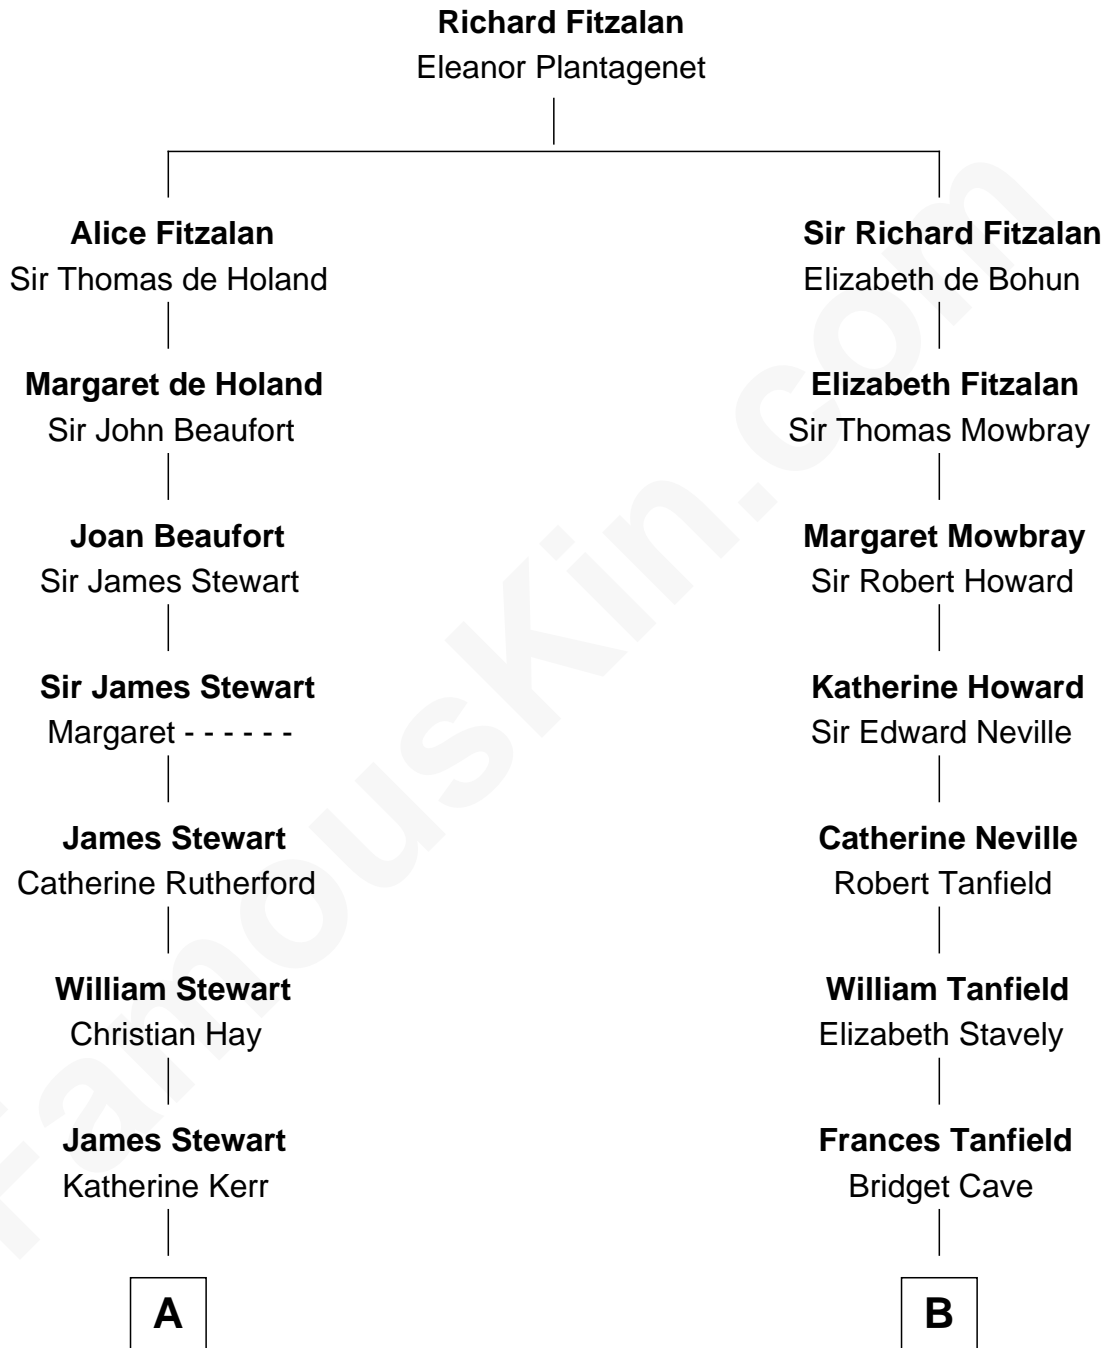

FamousKin.com

Relationship Chart of

Johnny Mercer

Songwriter and Co-Founder of Capitol Records

17th cousin 2 times removed of

Upton Sinclair

Pulitzer Prize Winning Novelist