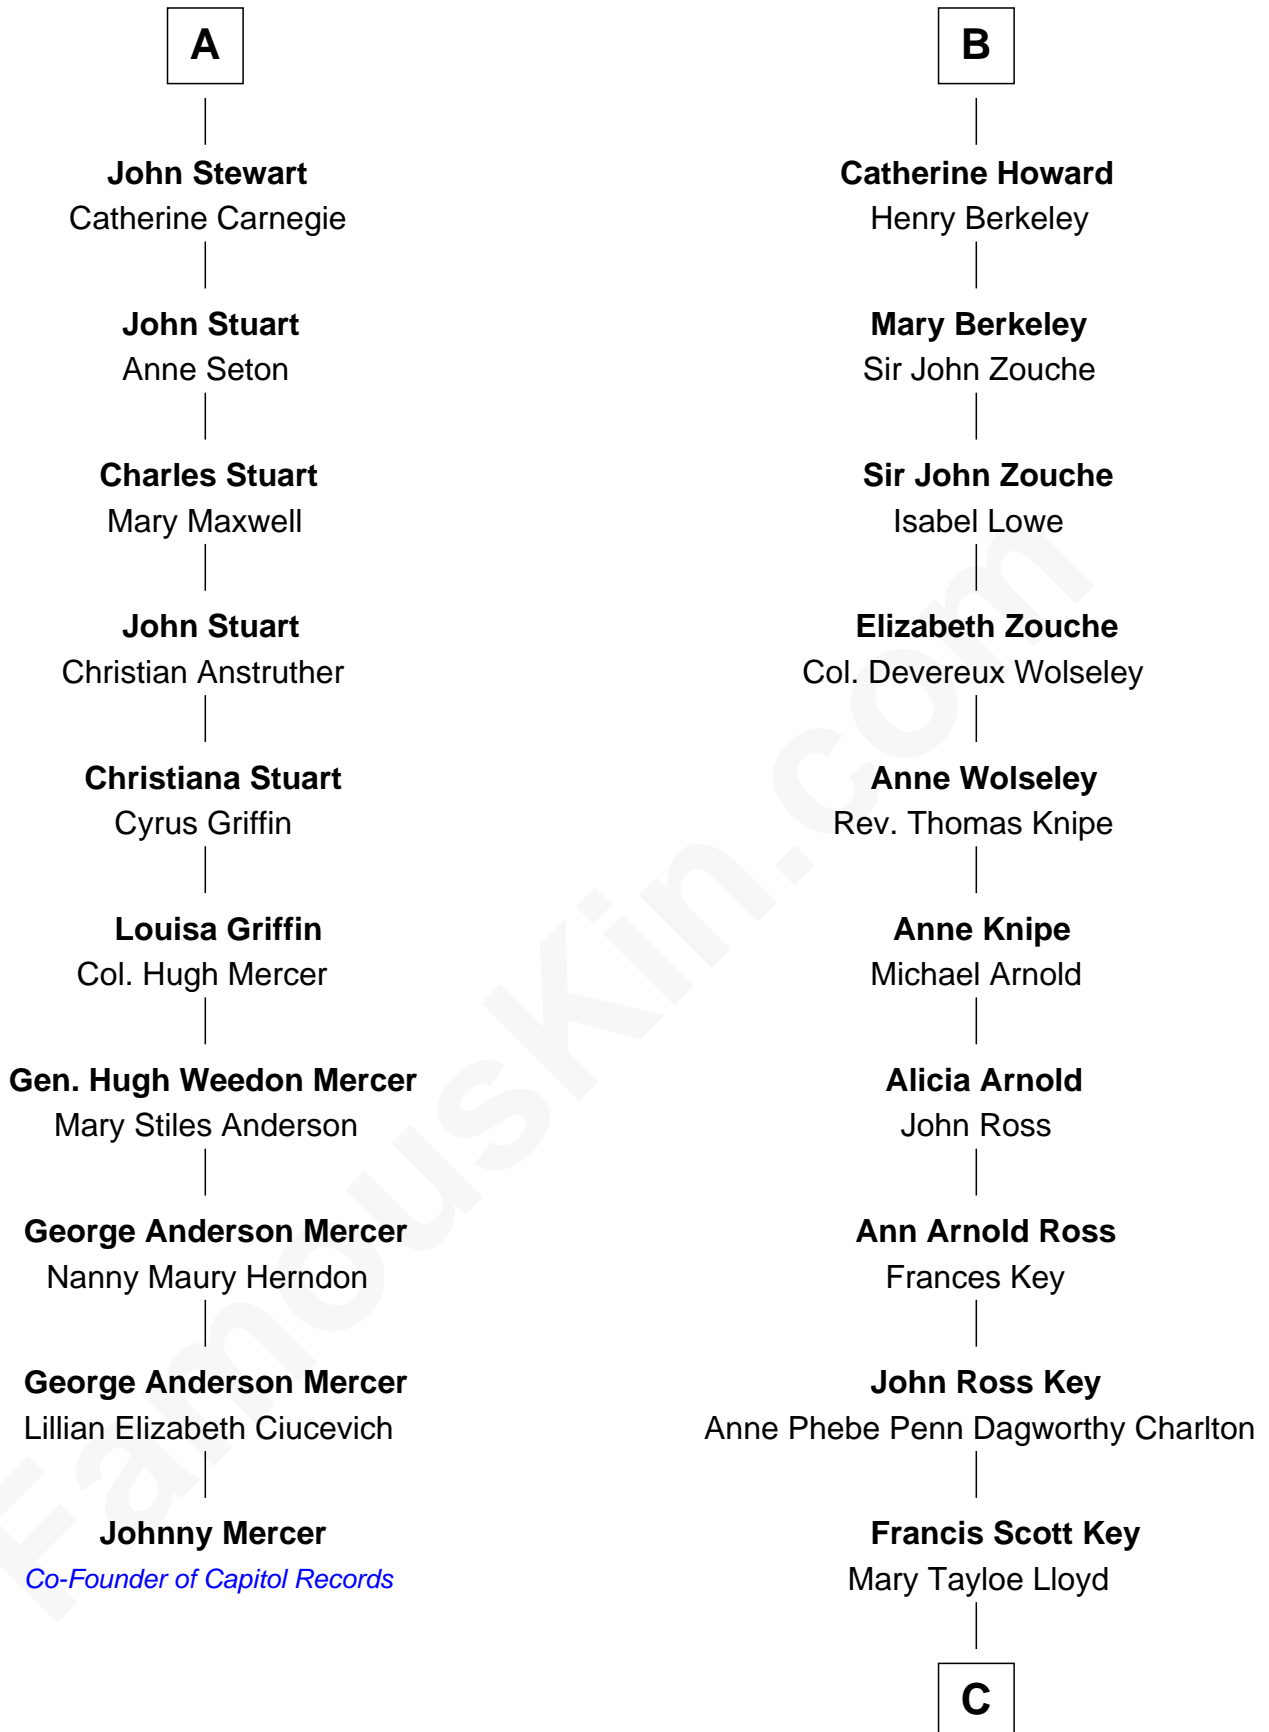

FamousKin.com

Relationship Chart of

Johnny Mercer

Songwriter and Co-Founder of Capitol Records

16th cousin 3 times removed of

Thomas Hunt Morgan

Nobel Prize Winner in Physiology or Medicine

C

Elizabeth Phoebe Key

Charles Howard

Ellen Key Howard

Charlton Hunt Morgan

Thomas Hunt Morgan

Nobel Prize Winner

FamousKin.com