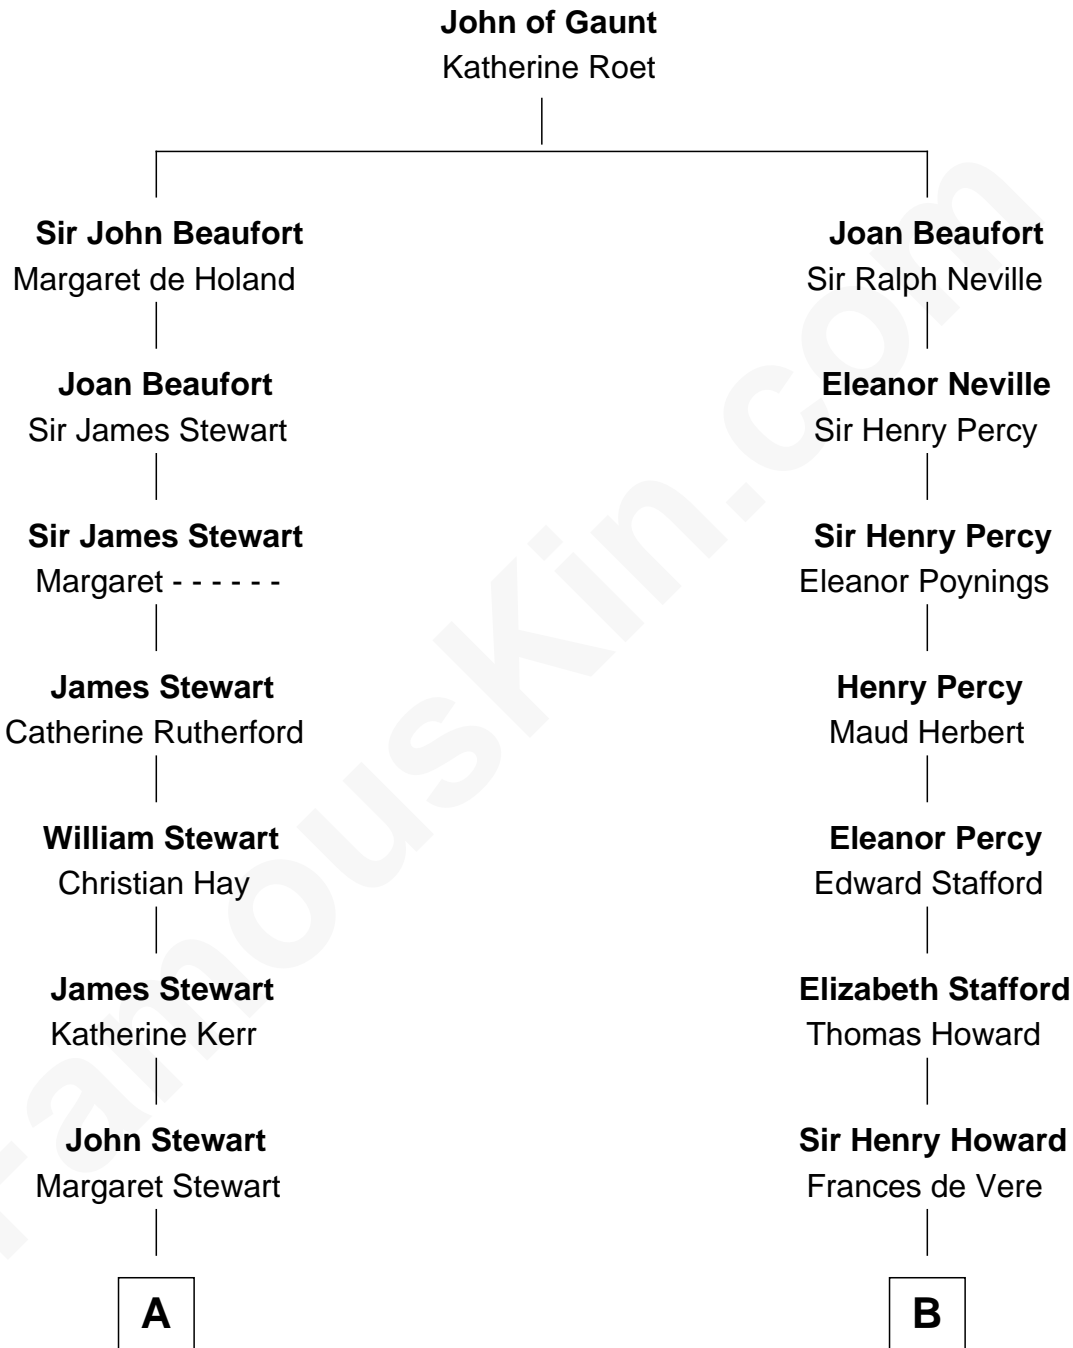

FamousKin.com

Relationship Chart of

Johnny Mercer

Songwriter and Co-Founder of Capitol Records

16th cousin 3 times removed of

Thomas Hunt Morgan

Nobel Prize Winner in Physiology or Medicine

C

Elizabeth Phoebe Key

Charles Howard

Ellen Key Howard

Charlton Hunt Morgan

Thomas Hunt Morgan

Nobel Prize Winner

FamousKin.com