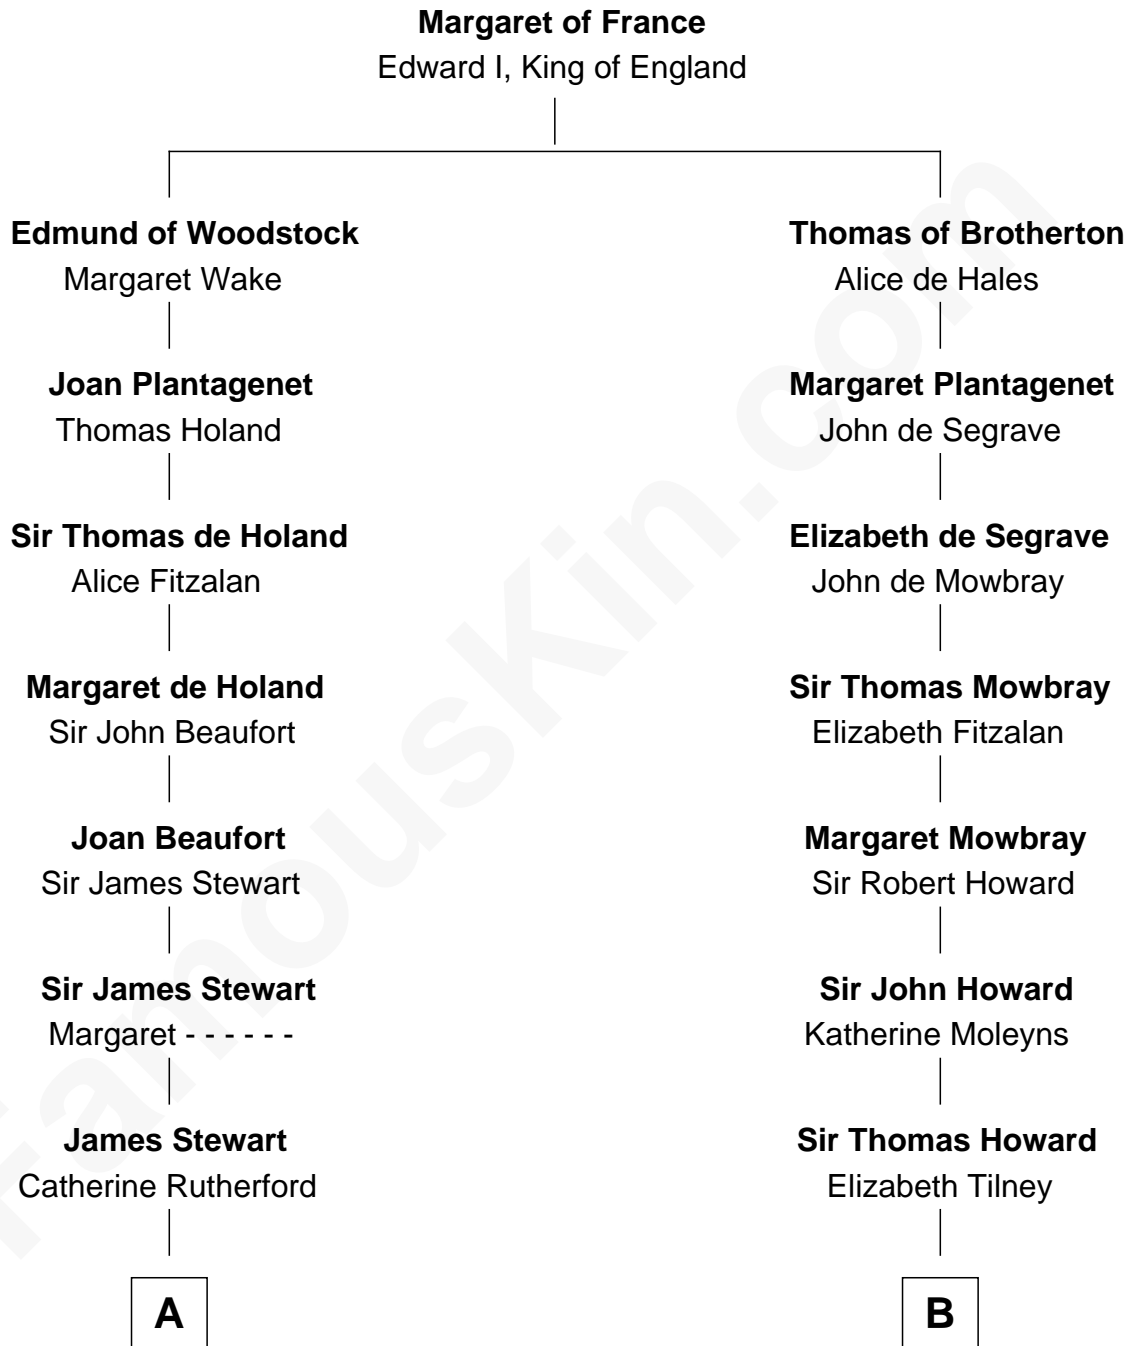

FamousKin.com

Relationship Chart of

Johnny Mercer

Songwriter and Co-Founder of Capitol Records

19th cousin 2 times removed of

Thomas Hunt Morgan

Nobel Prize Winner in Physiology or Medicine

C