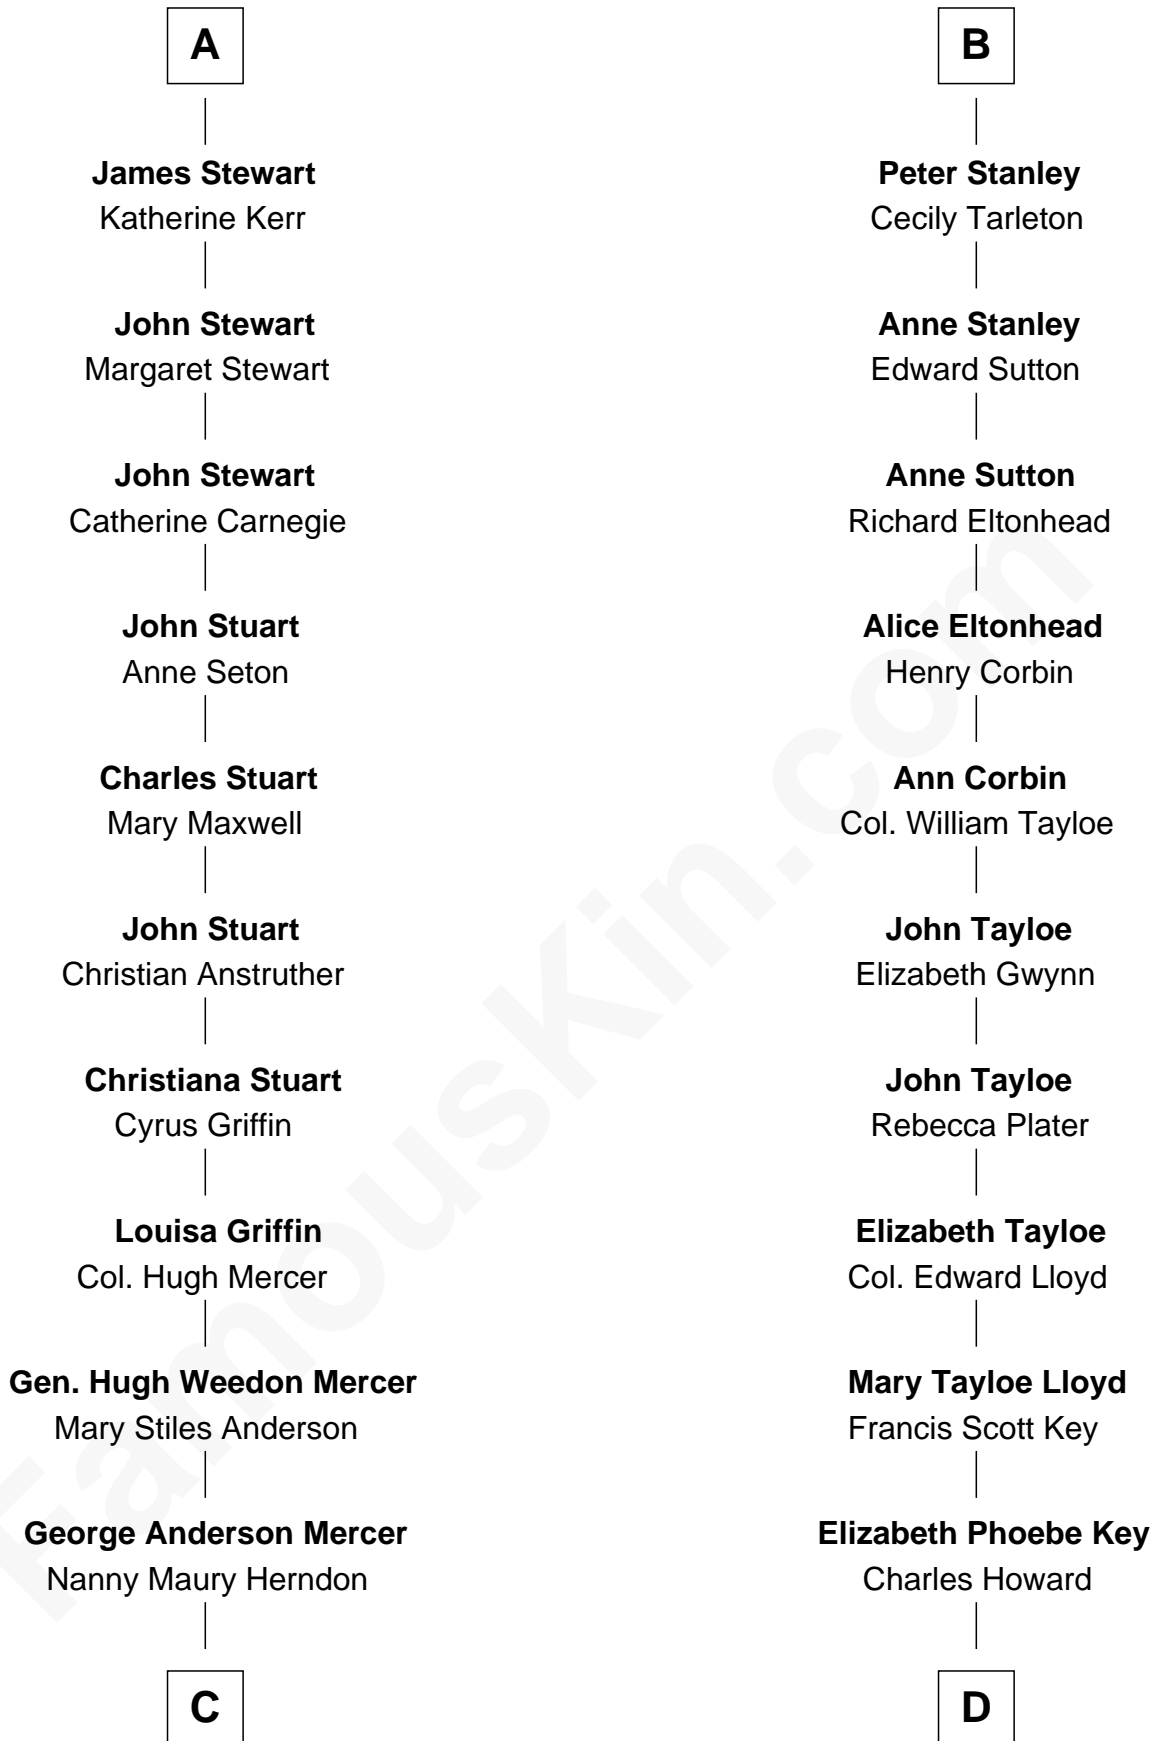

FamousKin.com Relationship Chart of

Johnny Mercer

Songwriter and Co-Founder of Capitol Records

18th cousin of

Thomas Hunt Morgan

Nobel Prize Winner in Physiology or Medicine

Sir Robert de Holland

Maude la Zouche

C

George Anderson Mercer
Lillian Elizabeth Ciucevich

Johnny Mercer
Co-Founder of Capitol Records

D

Ellen Key Howard
Charlton Hunt Morgan

Thomas Hunt Morgan
Nobel Prize Winner

FamousKin.com