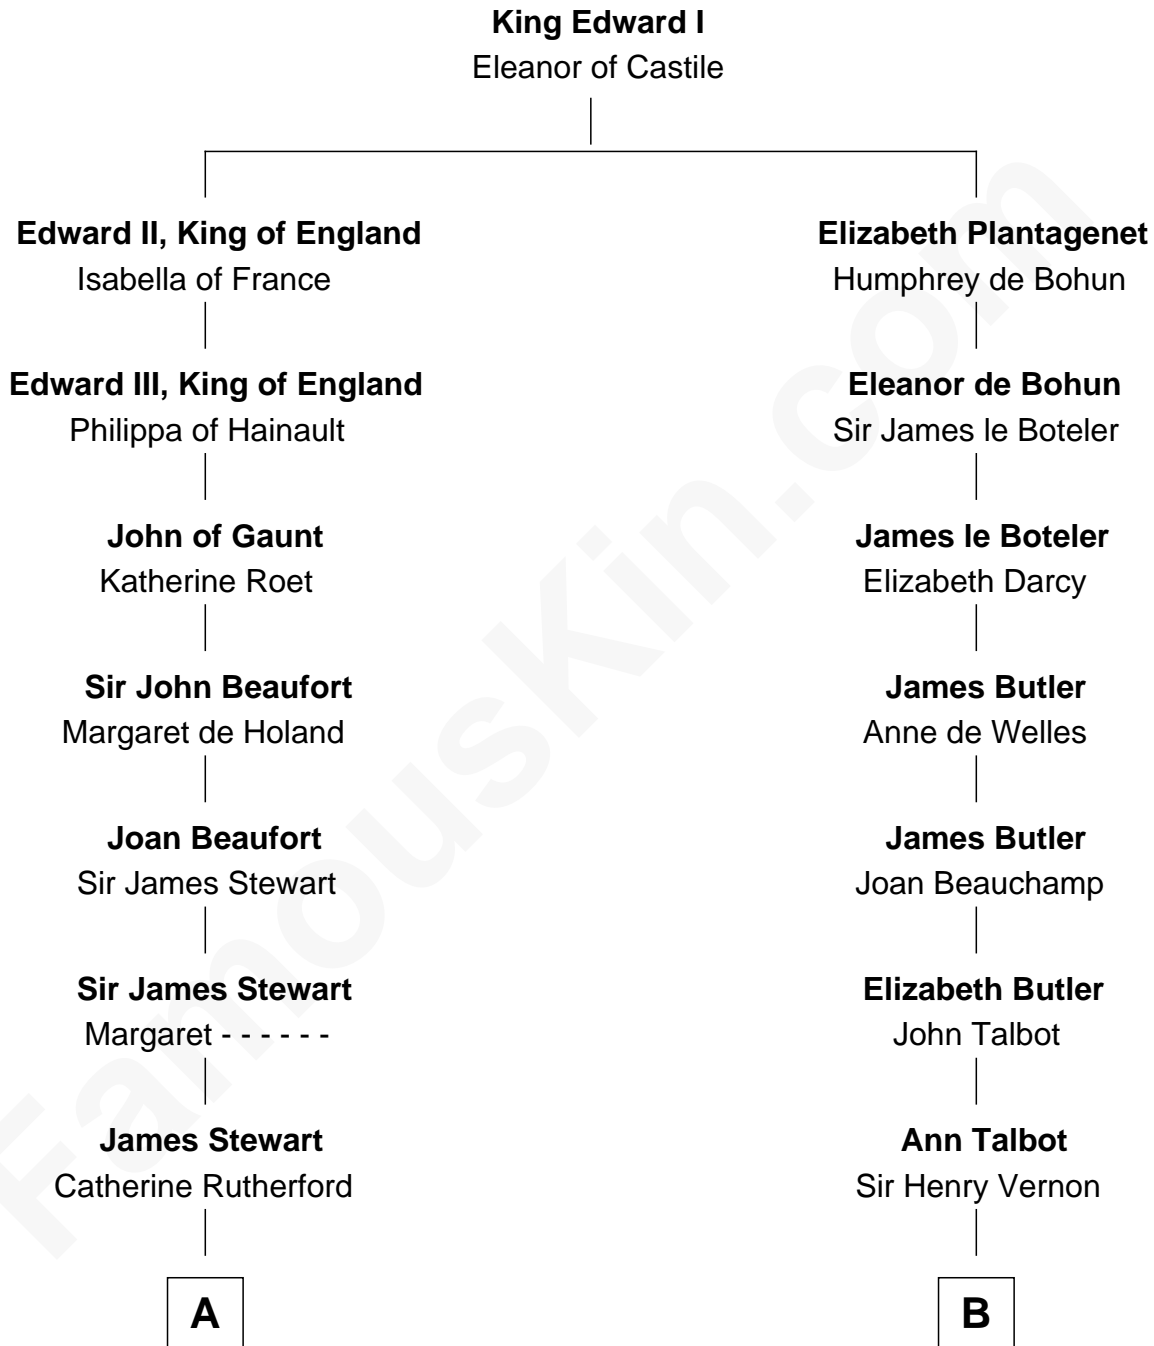

FamousKin.com Relationship Chart of

Johnny Mercer

Songwriter and Co-Founder of Capitol Records

19th cousin of

Marjorie Post

Founder of General Foods

C

George Anderson Mercer

Nanny Maury Herndon

George Anderson Mercer

Lillian Elizabeth Ciucevich

Johnny Mercer

Co-Founder of Capitol Records

D

Caroline Cushman Lathrop

Charles Rollin Post