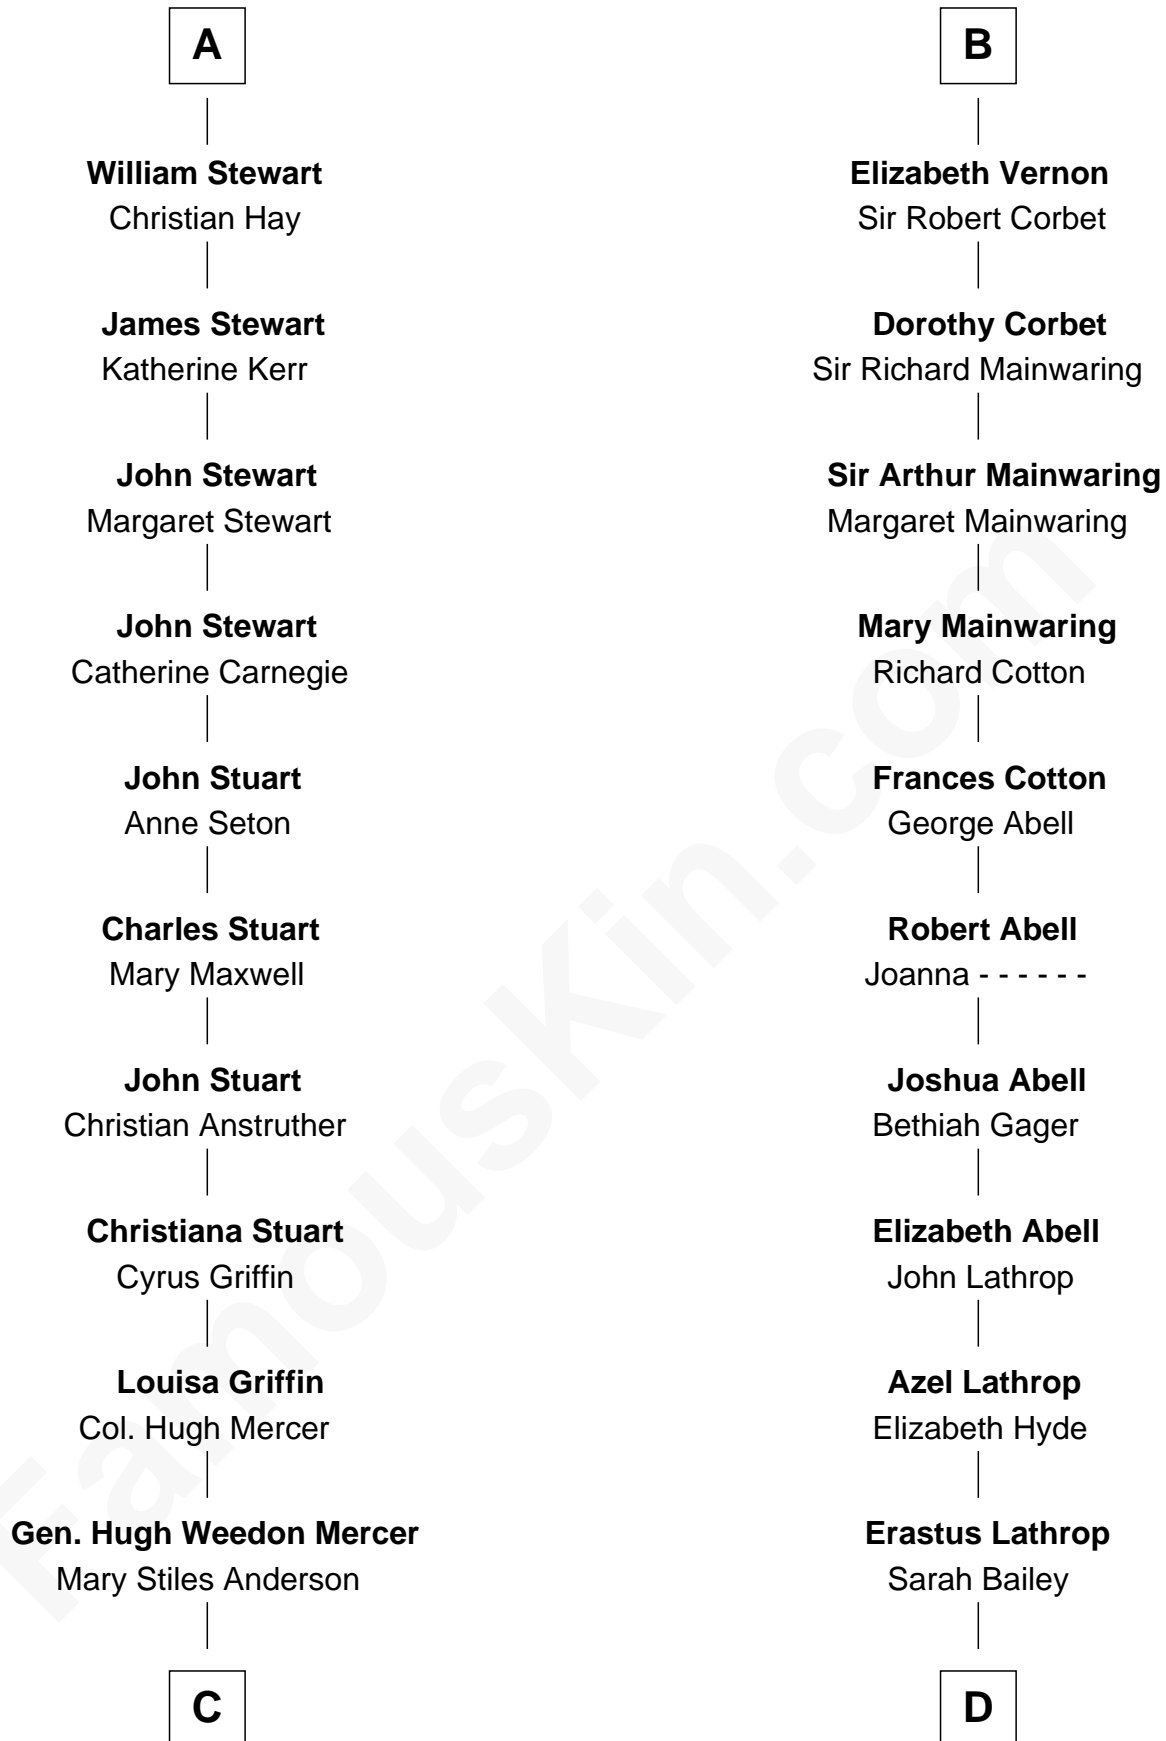

FamousKin.com Relationship Chart of

Johnny Mercer

Songwriter and Co-Founder of Capitol Records

19th cousin of

Marjorie Post

Founder of General Foods

C

George Anderson Mercer

Nanny Maury Herndon

George Anderson Mercer

Lillian Elizabeth Ciucevich

Johnny Mercer

Co-Founder of Capitol Records

D

Caroline Cushman Lathrop

Charles Rollin Post

Charles William Post

Elle Letitia Merriweather

Marjorie Post

Founder of General Foods

FamousKin.com