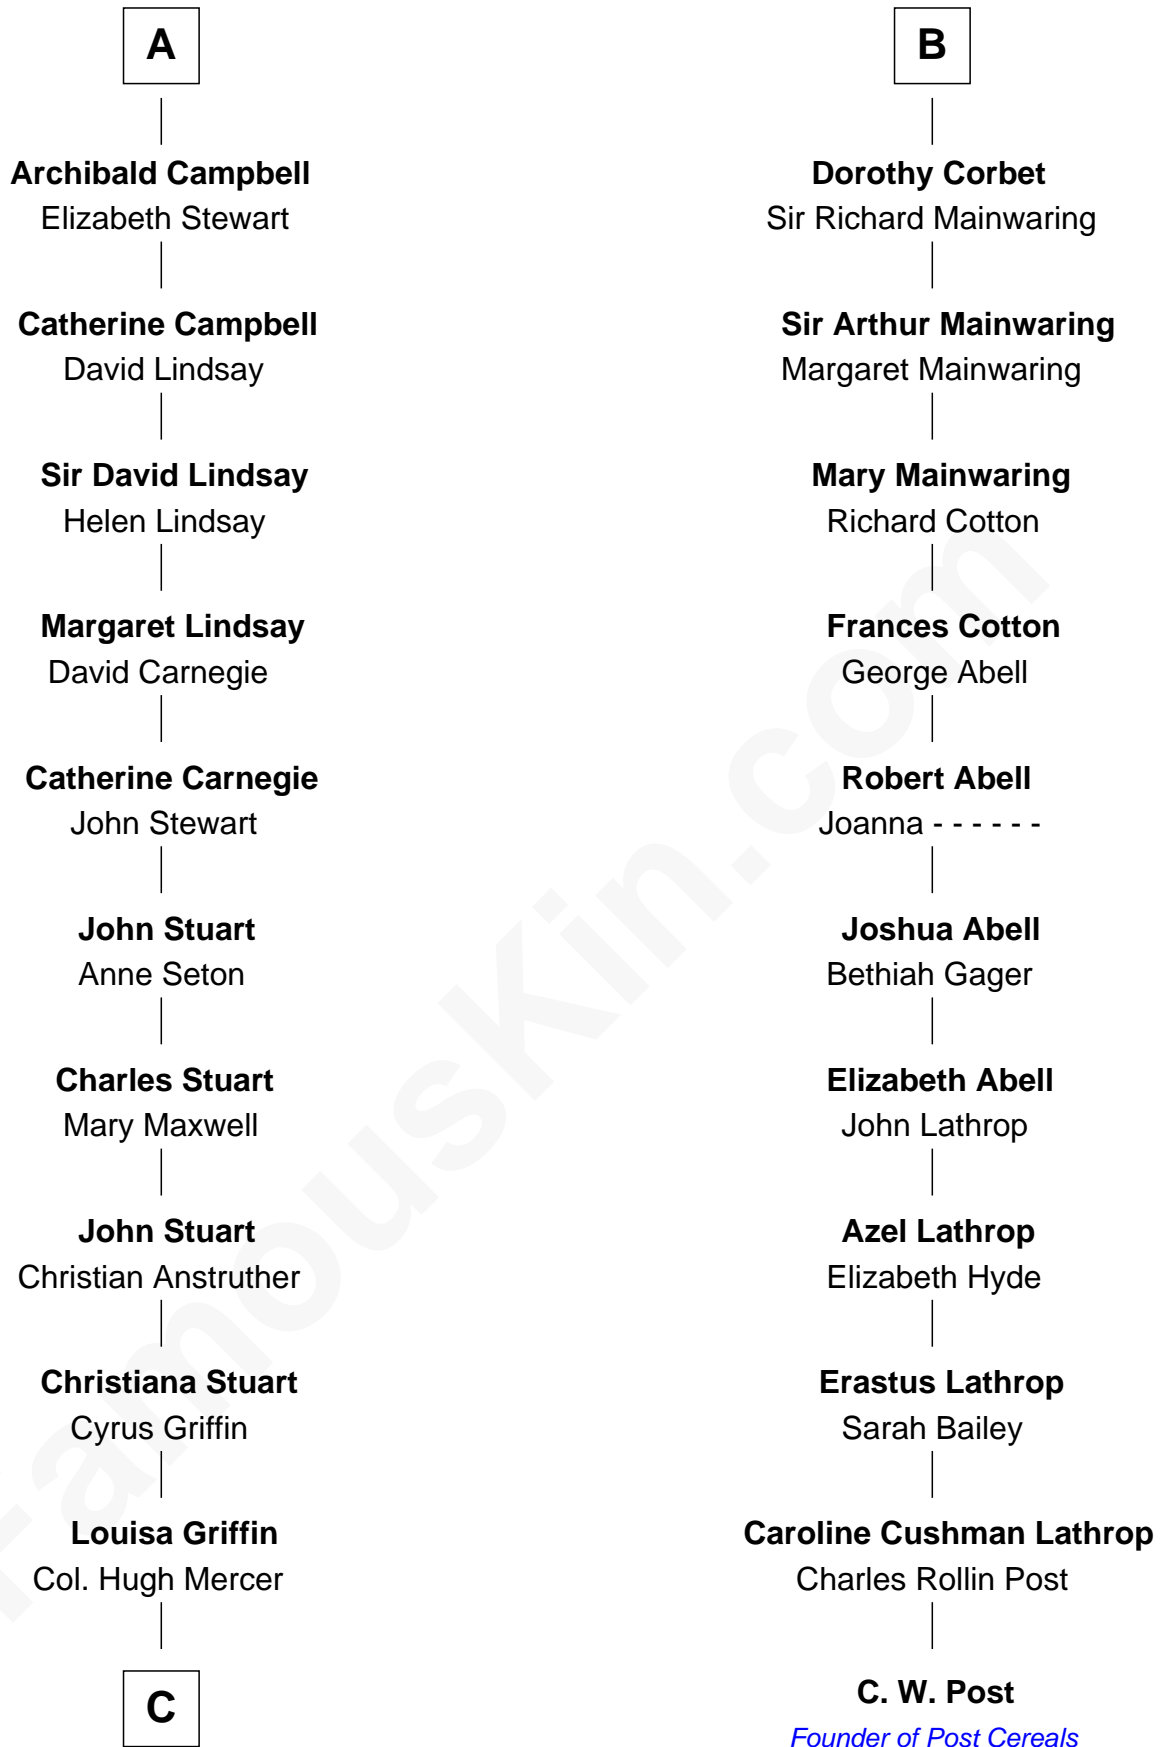

FamousKin.com

Relationship Chart of

Johnny Mercer

Songwriter and Co-Founder of Capitol Records

17th cousin 3 times removed of

C. W. Post

Founder of Post Cereals

Sir Richard de Burgh

Margaret - - - - -

Elizabeth de Burgh
Robert I, King of Scotland

Matilda Bruce
Thomas Isaac

Joan Isaac
John de Ergadia

Isabel de Ergadia
Sir John Stewart

Sir Robert Stewart
Joan Stewart

John Stewart
Fingula of the Isles

Elizabeth Vernon
Sir Robert Corbet

B

C

—
Gen. Hugh Weedon Mercer

Mary Stiles Anderson

—
George Anderson Mercer

Nanny Maury Herndon

—
George Anderson Mercer