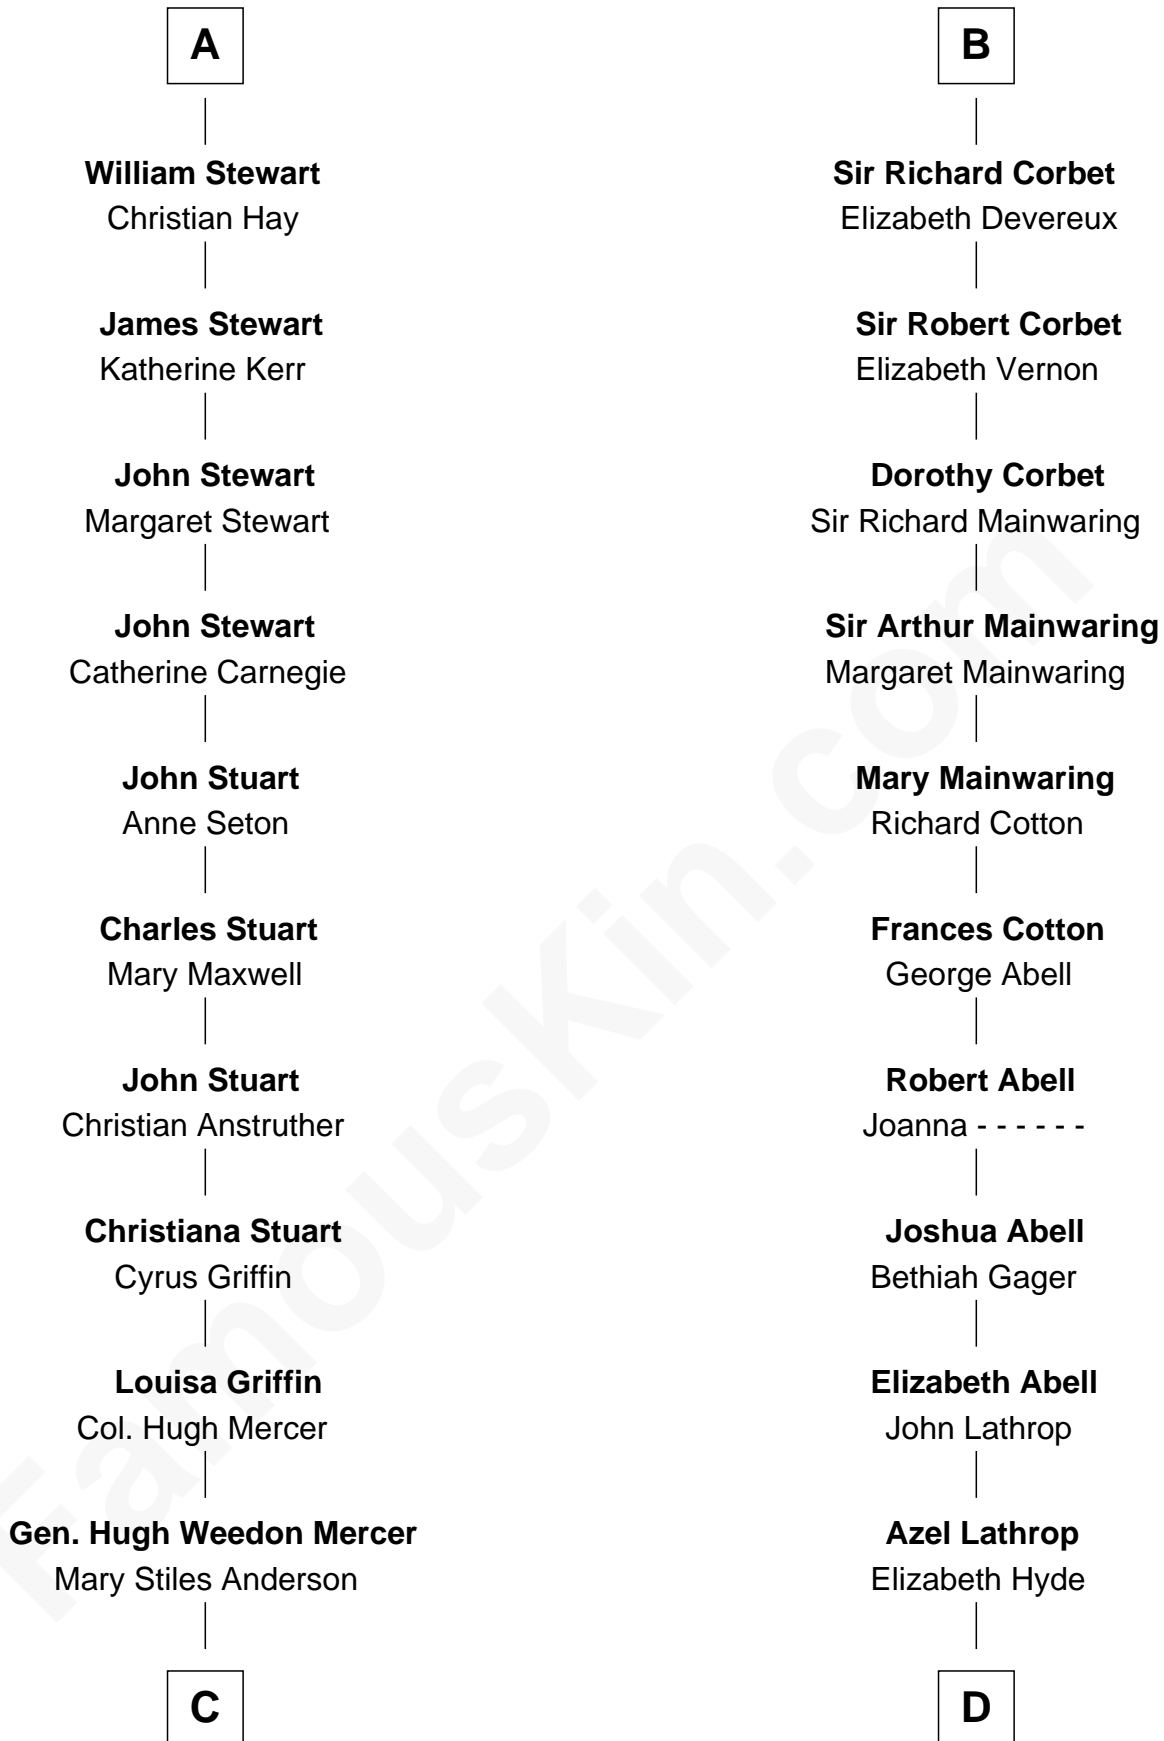

FamousKin.com Relationship Chart of

Johnny Mercer

Songwriter and Co-Founder of Capitol Records

19th cousin of

C. W. Post

Founder of Post Cereals

Margaret of France
Edward I, King of England

Edmund of Woodstock

Margaret Wake

Joan Plantagenet

Thomas Holand

Sir Thomas de Holand

Alice Fitzalan

Margaret de Holand

Sir John Beaufort

Joan Beaufort

Margaret Plantagenet

John de Segrave

Elizabeth de Segrave

John de Mowbray

Margaret Mowbray

Sir Reginald Lucy

Sir Walter Lucy

Eleanor L'Arcedeckne

Eleanor Lucy

Sir Thomas Hopton

Elizabeth Hopton

Sir Roger Corbet

B

C

George Anderson Mercer

Nanny Maury Herndon