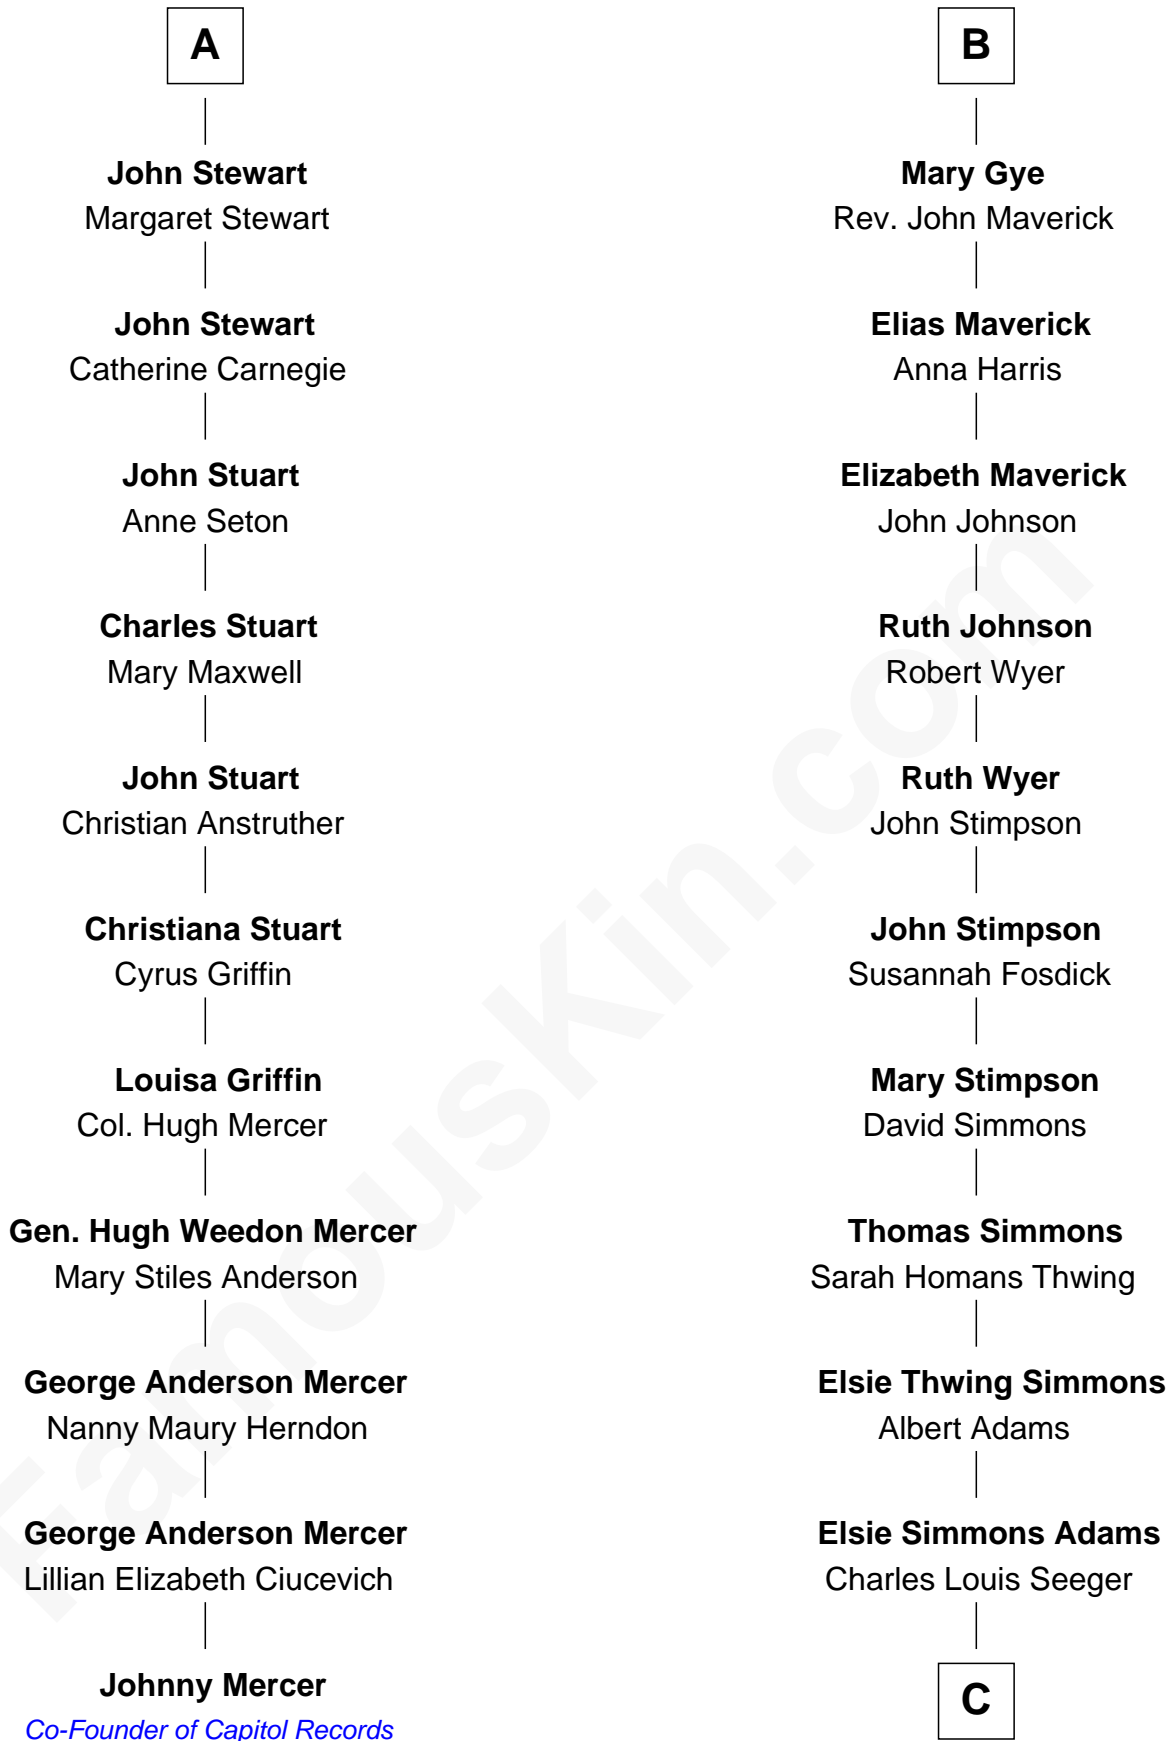

FamousKin.com

Relationship Chart of

Johnny Mercer

Songwriter and Co-Founder of Capitol Records

17th cousin 1 time removed of

Pete Seeger

American Folk Singer

C

Charles Louis Seeger
Constance de Clyver Edson

Pete Seeger
American Folk Singer

FamousKin.com