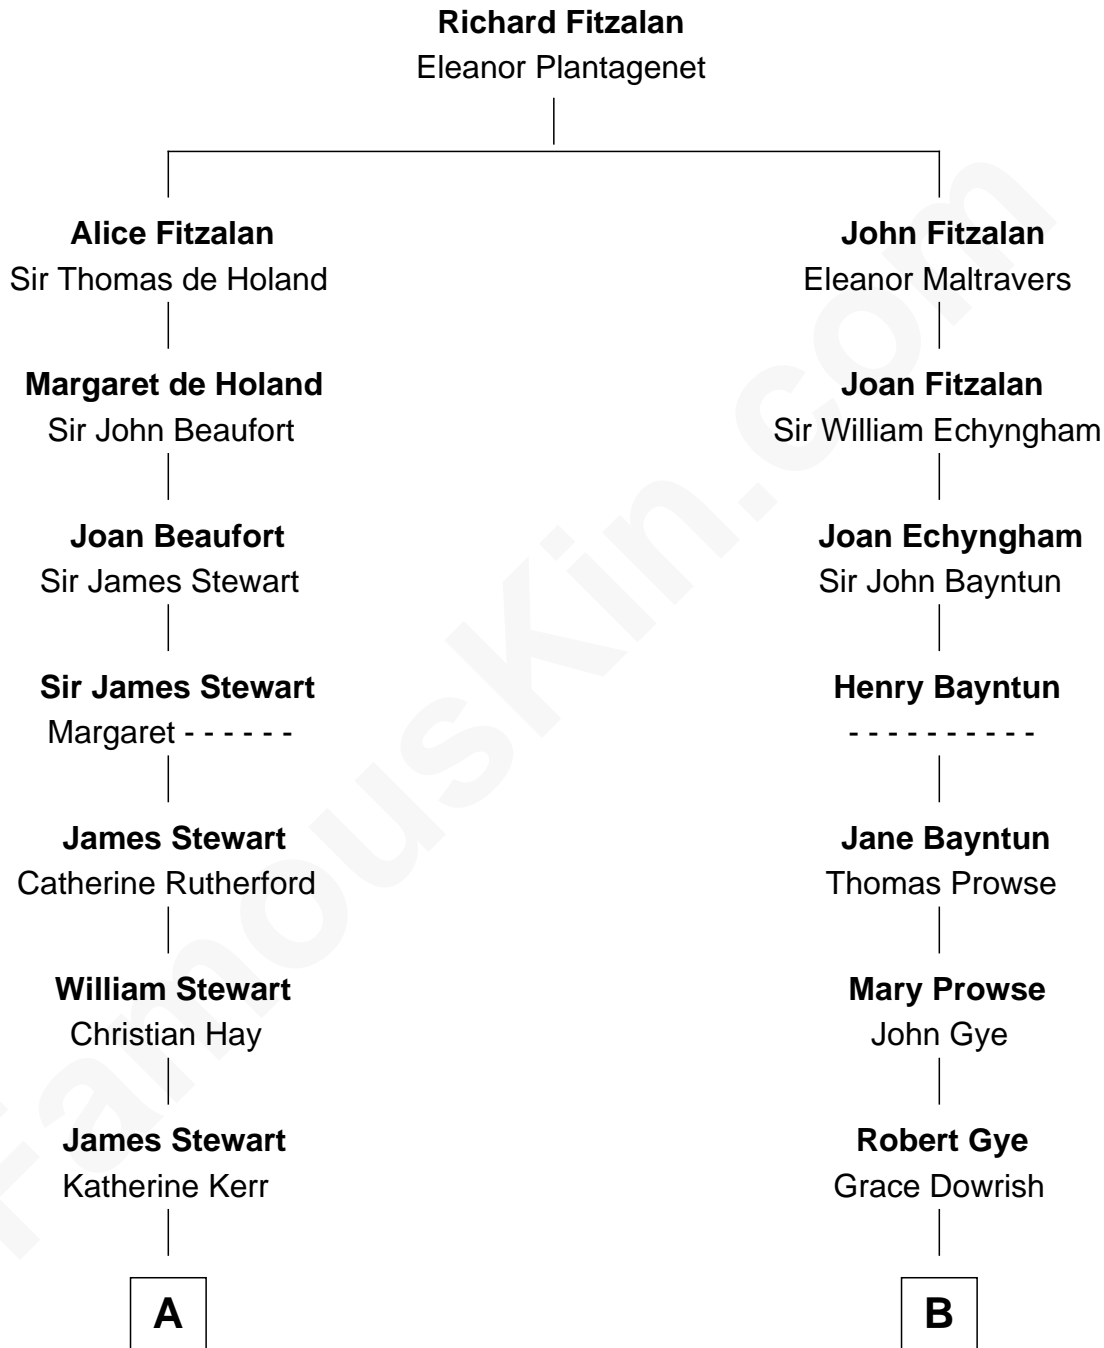

FamousKin.com

Relationship Chart of

Johnny Mercer

Songwriter and Co-Founder of Capitol Records

17th cousin 1 time removed of

Pete Seeger

American Folk Singer

C

Charles Louis Seeger
Constance de Clyver Edson

Pete Seeger
American Folk Singer

FamousKin.com