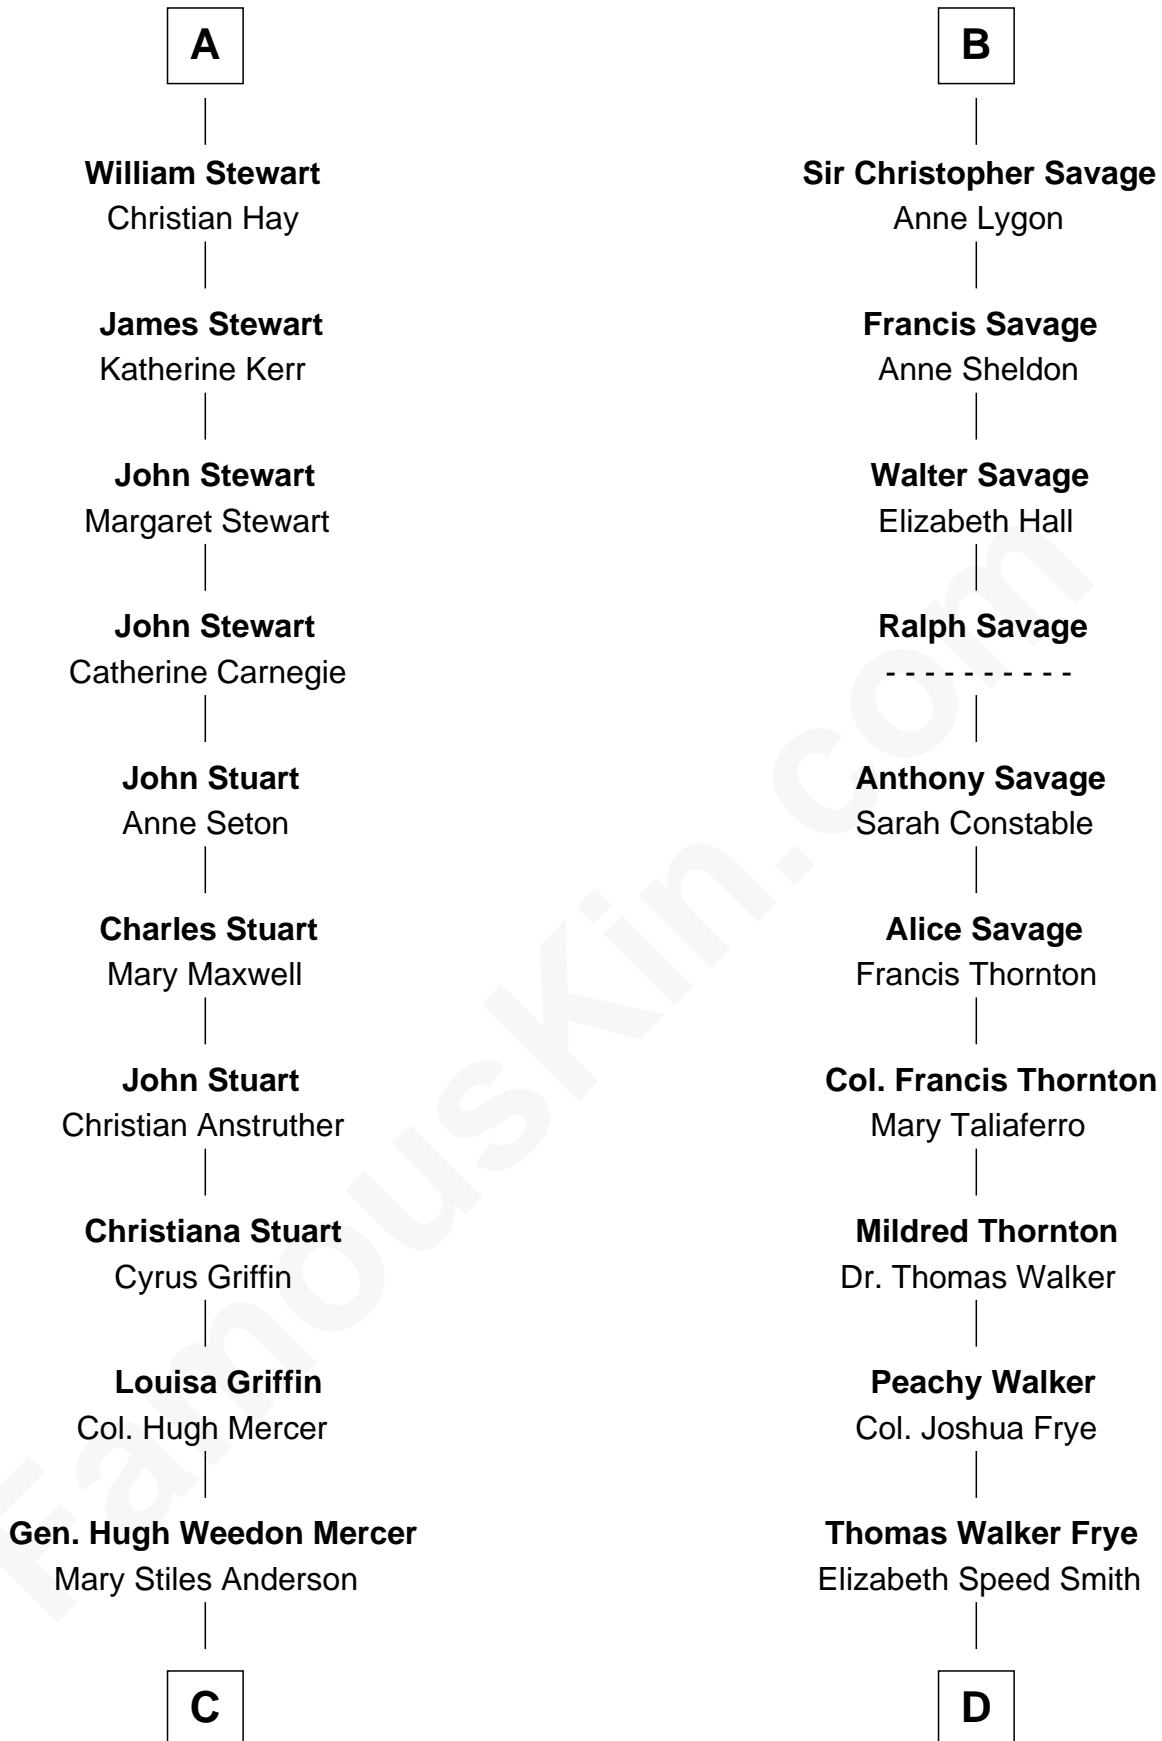

FamousKin.com

Relationship Chart of

Johnny Mercer

Songwriter and Co-Founder of Capitol Records

19th cousin 2 times removed of

Adlai Stevenson III
U.S. Senator from Illinois

C

George Anderson Mercer
Nanny Maury Herndon

George Anderson Mercer
Lillian Elizabeth Ciucevich

Johnny Mercer
Co-Founder of Capitol Records

D

Mary Peachy Frye
Rev. Lewis Warner Green

Letitia Green
Adlai Ewing Stevenson

Lewis Green Stevenson
Helen Louise Davis

Adlai Ewing Stevenson
Ellen Borden

Adlai Stevenson III
U.S. Senator from Illinois

FamousKin.com