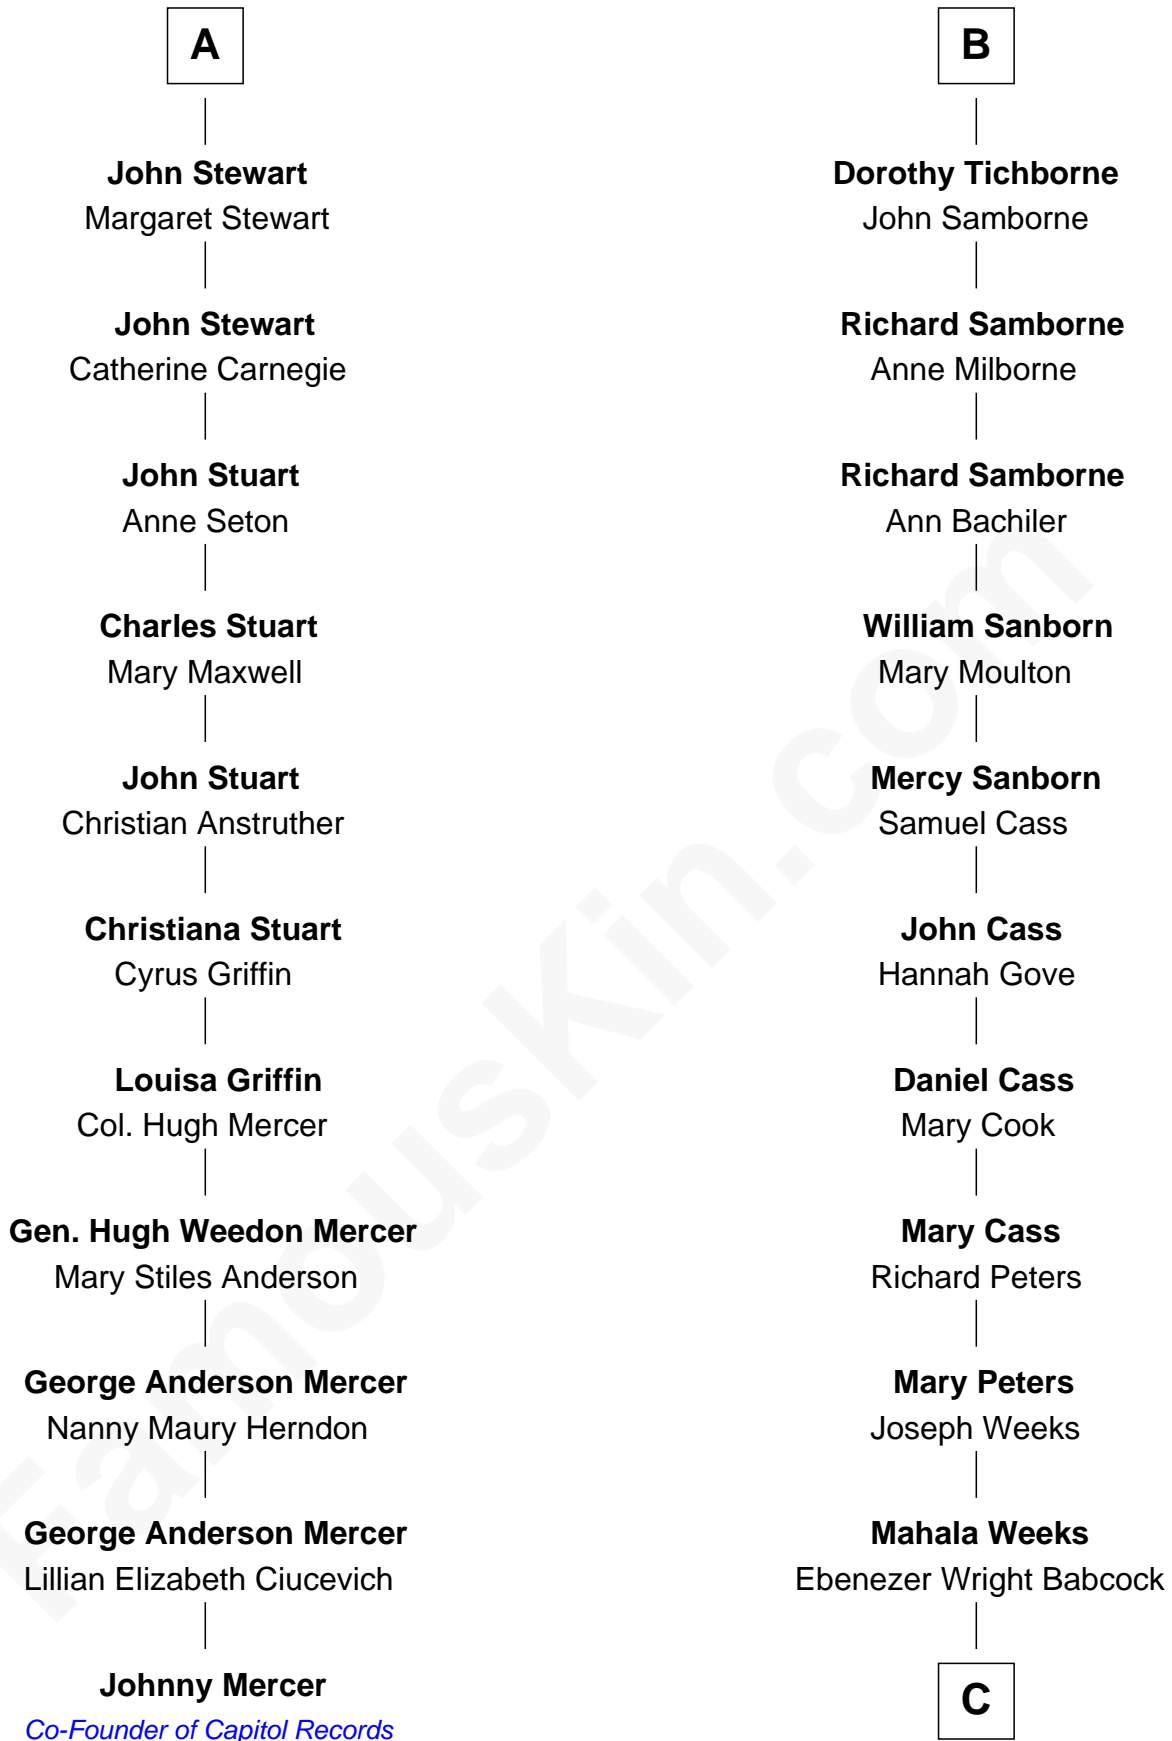

## Relationship Chart of

### Johnny Mercer

*Songwriter and Co-Founder of Capitol Records*

17th cousin 3 times removed of

### Charlie Munger

*Vice-Chairman of Berkshire Hathaway*

**C**

**Ann Maria Babcock**  
Samuel Montague Case

**Carrie A. Case**  
Thomas Charles Munger

**Alfred Case Munger**  
Florence V. Russell

**Charlie Munger**  
*Vice-Chairman of Berkshire Hathaway*