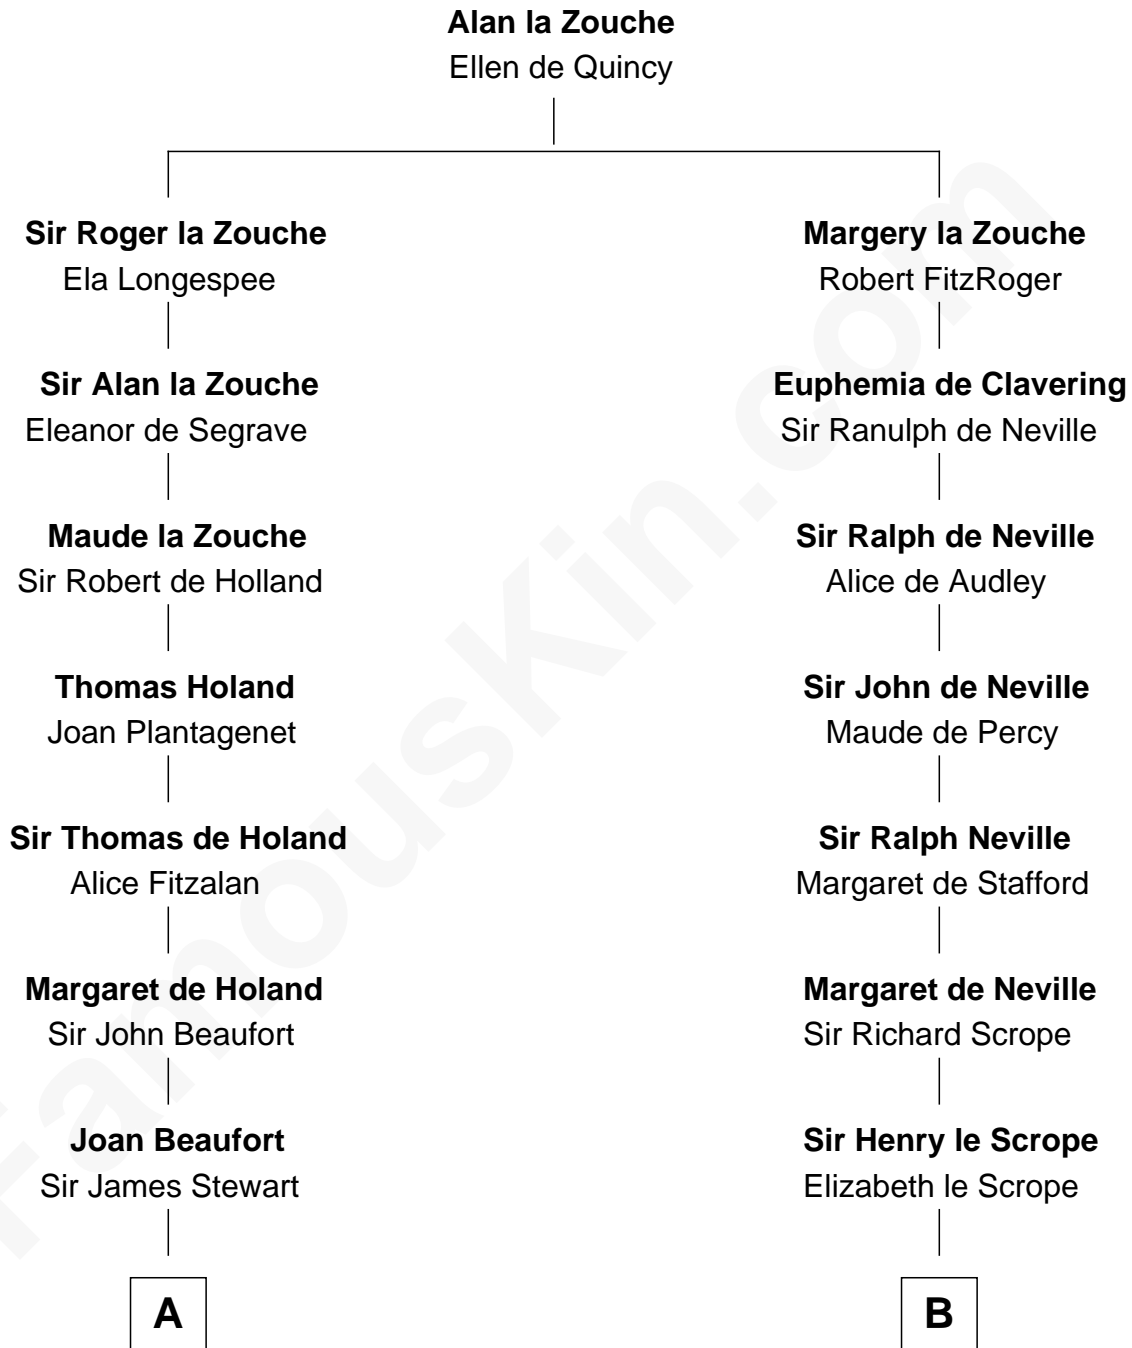

# FamousKin.com

## Relationship Chart of

### Johnny Mercer

*Songwriter and Co-Founder of Capitol Records*

19th cousin 2 times removed of

**Benjamin Harrison**  
*23rd U.S. President*

**C**

**Louisa Griffin**  
Col. Hugh Mercer

**Gen. Hugh Weedon Mercer**  
Mary Stiles Anderson