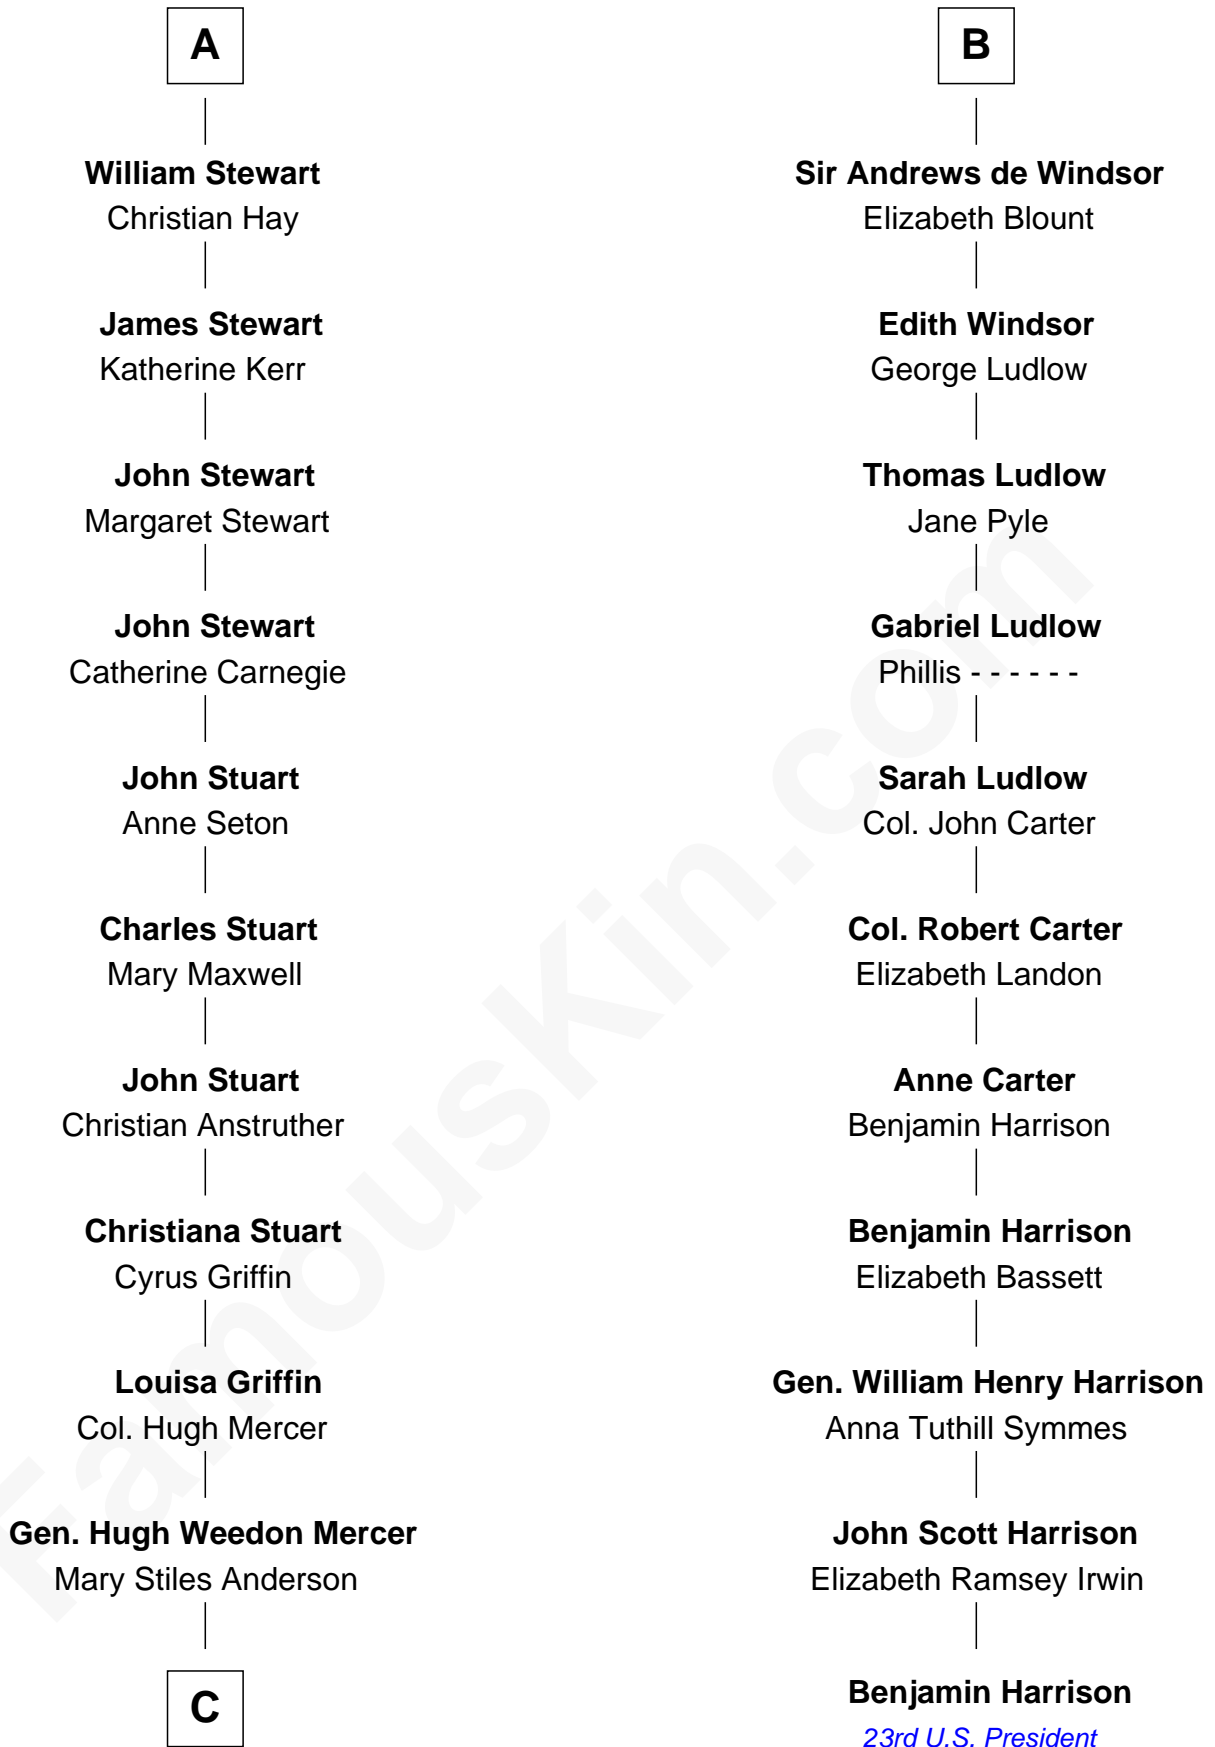

FamousKin.com

Relationship Chart of

Johnny Mercer

Songwriter and Co-Founder of Capitol Records

17th cousin 2 times removed of

Benjamin Harrison
23rd U.S. President

C

George Anderson Mercer

Nanny Maury Herndon

George Anderson Mercer

Lillian Elizabeth Ciucevich

Johnny Mercer

Co-Founder of Capitol Records

FamousKin.com