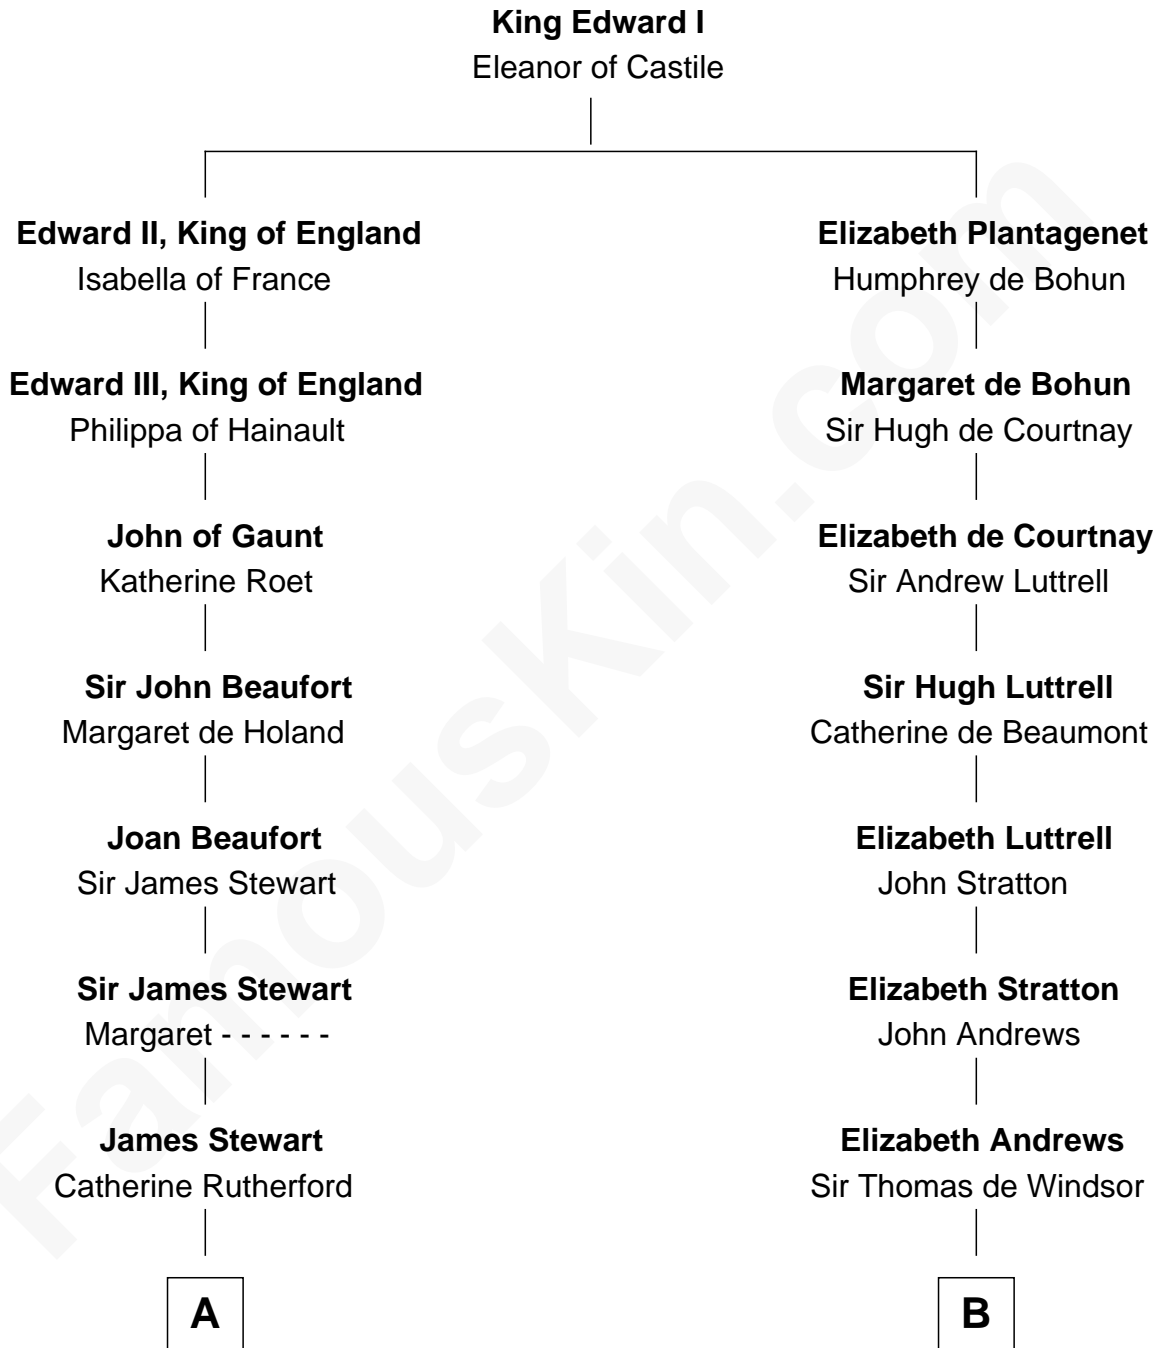

FamousKin.com

Relationship Chart of

Johnny Mercer

Songwriter and Co-Founder of Capitol Records

17th cousin 2 times removed of

Benjamin Harrison
23rd U.S. President

C

George Anderson Mercer

Nanny Maury Herndon

George Anderson Mercer

Lillian Elizabeth Ciucevich

Johnny Mercer

Co-Founder of Capitol Records

FamousKin.com