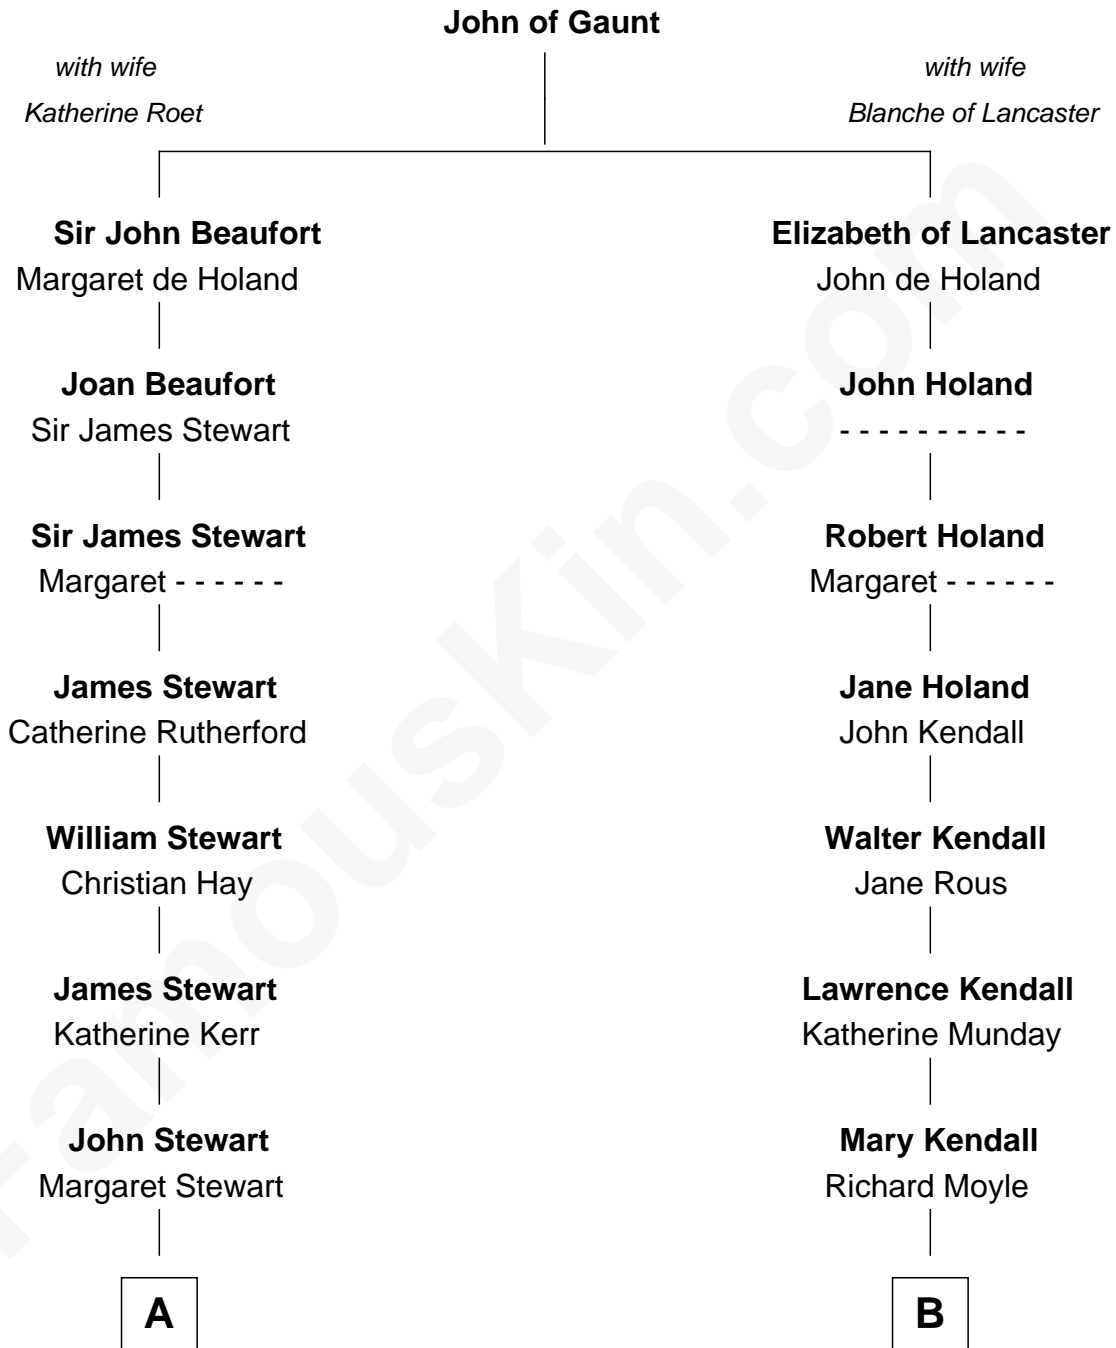

## Relationship Chart of

### Johnny Mercer

*Songwriter and Co-Founder of Capitol Records*

16th cousin 4 times removed of

**Ed Helms**

*TV and Movie Actor*

C

**Inez Emeline Wright**  
George Pullen Jackson

**Frances Helen Jackson**  
Fitzgerald Sale Parker