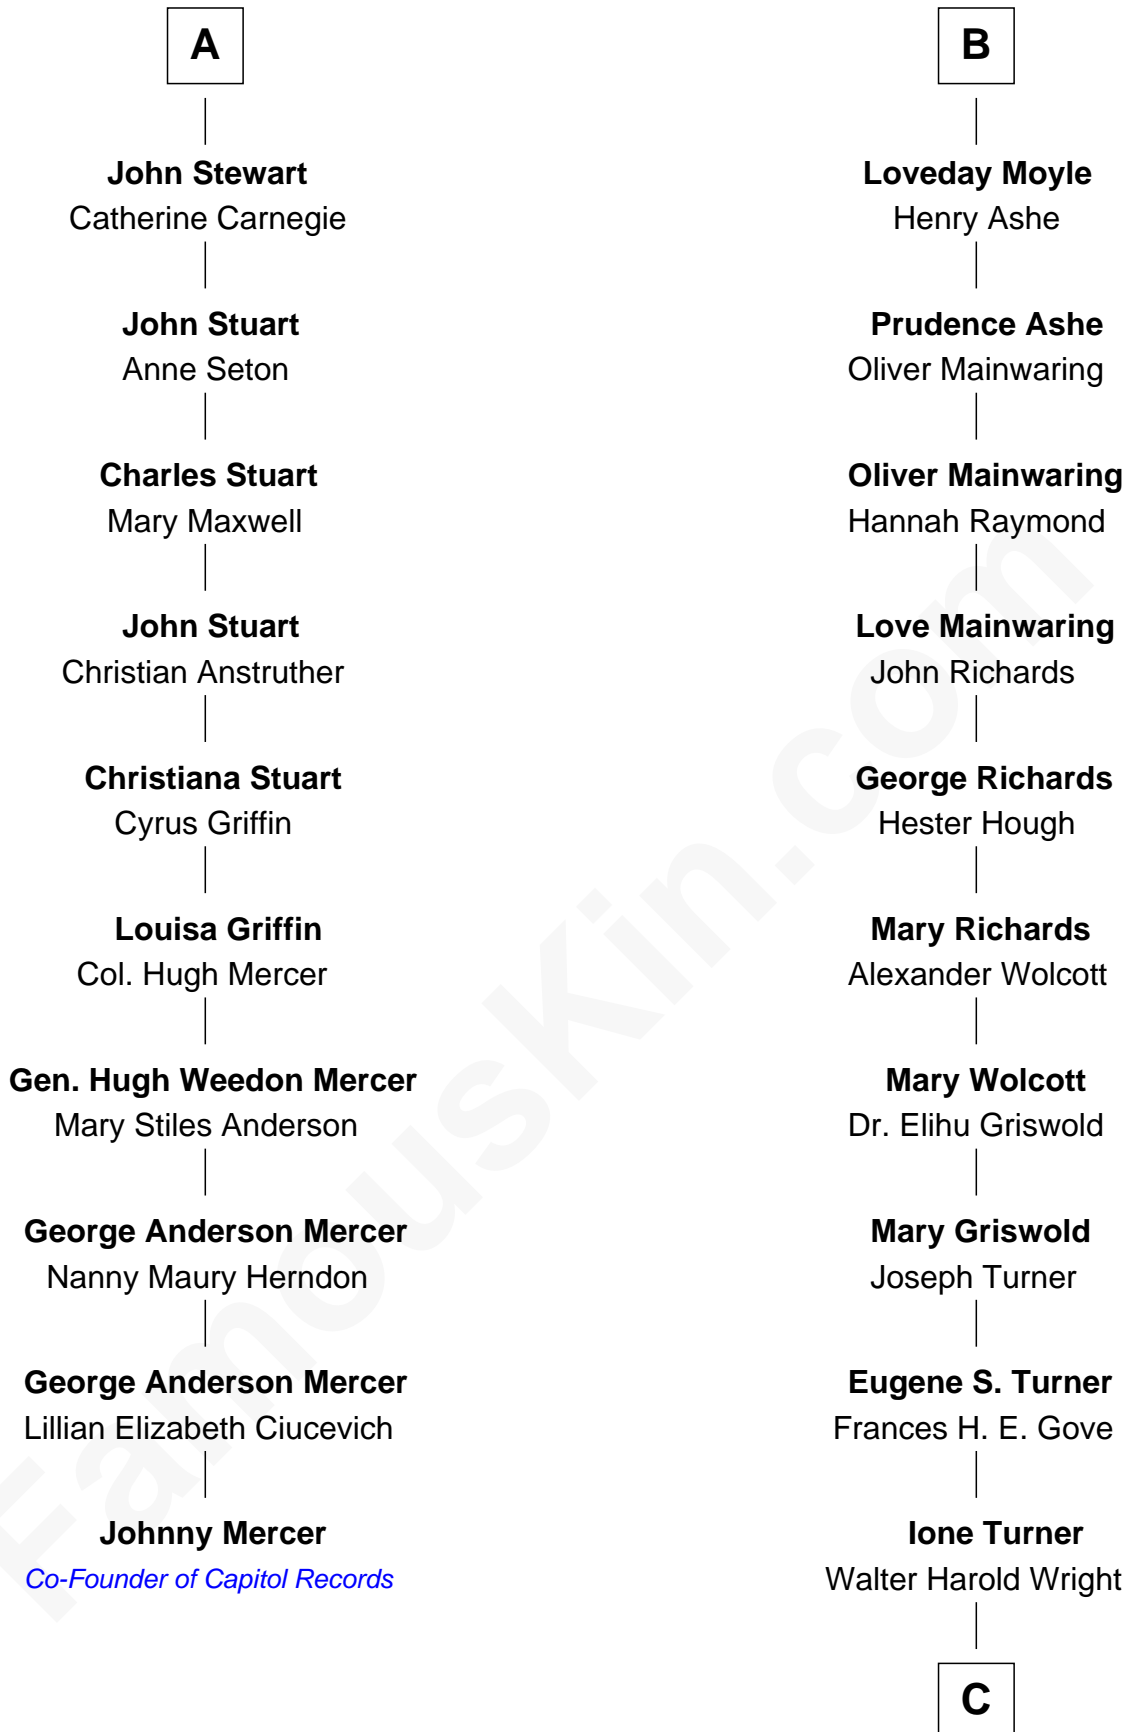

## Relationship Chart of

### Johnny Mercer

*Songwriter and Co-Founder of Capitol Records*

16th cousin 4 times removed of

**Ed Helms**

*TV and Movie Actor*

C

**Inez Emeline Wright**  
George Pullen Jackson

**Frances Helen Jackson**  
Fitzgerald Sale Parker

**Pamela Ann Parker**  
John A. Helms

**Ed Helms**  
*TV and Movie Actor*