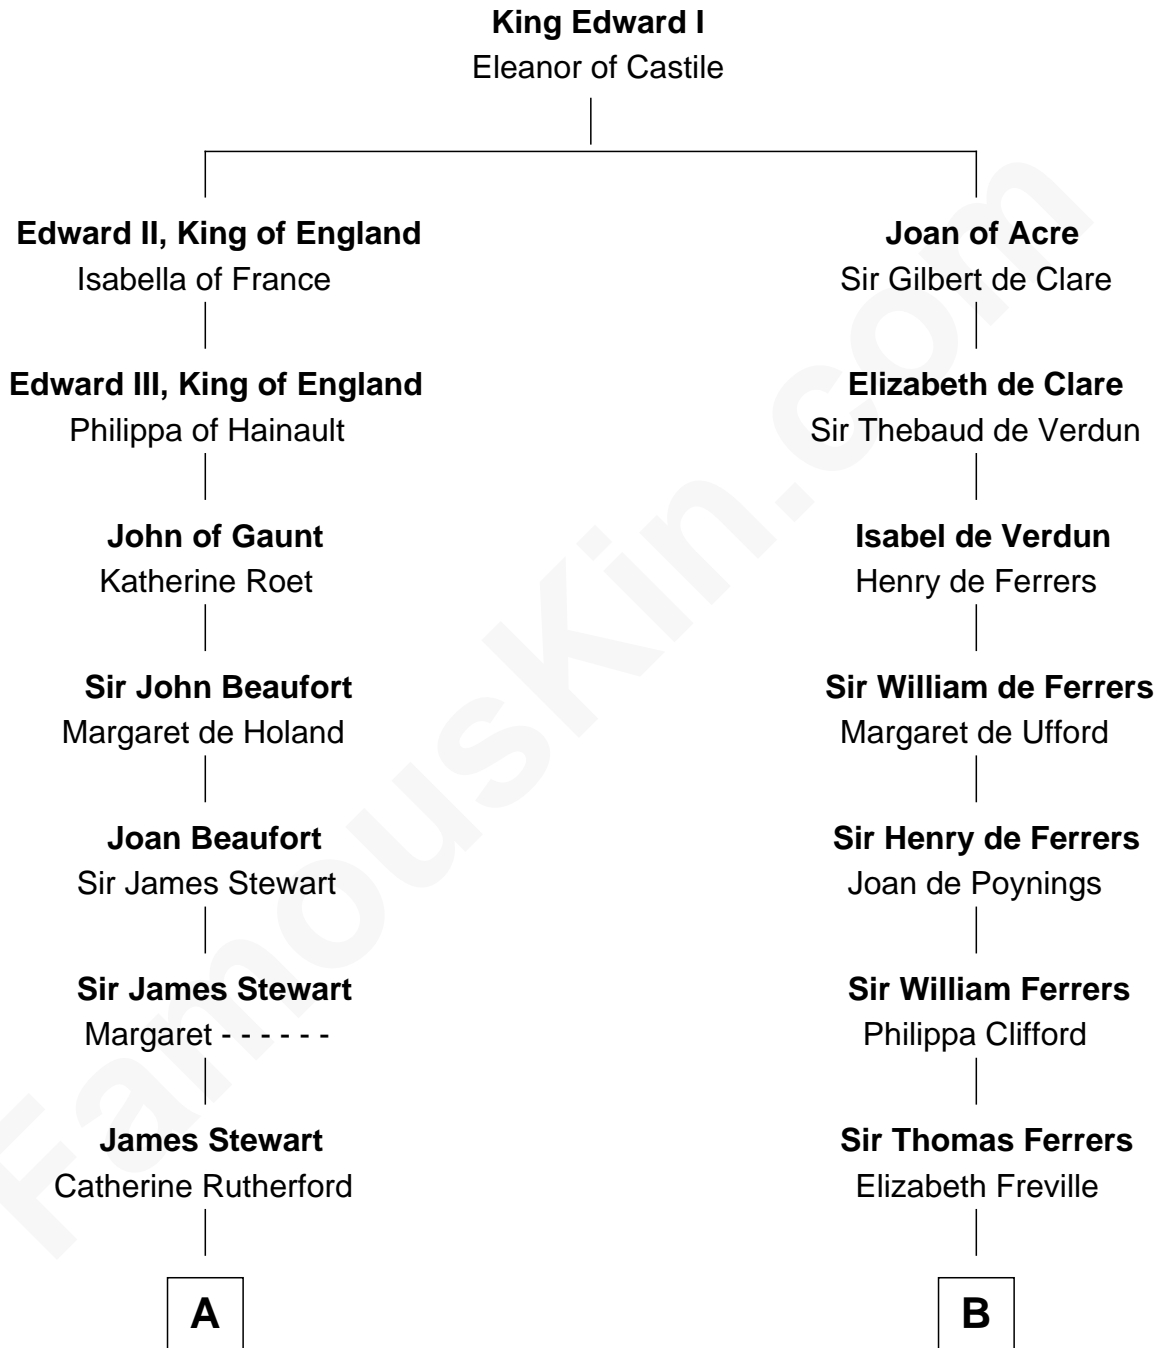

FamousKin.com Relationship Chart of

Johnny Mercer

Songwriter and Co-Founder of Capitol Records

19th cousin of

Joseph Wharton

Founder of the Wharton School of Business

C

George Anderson Mercer