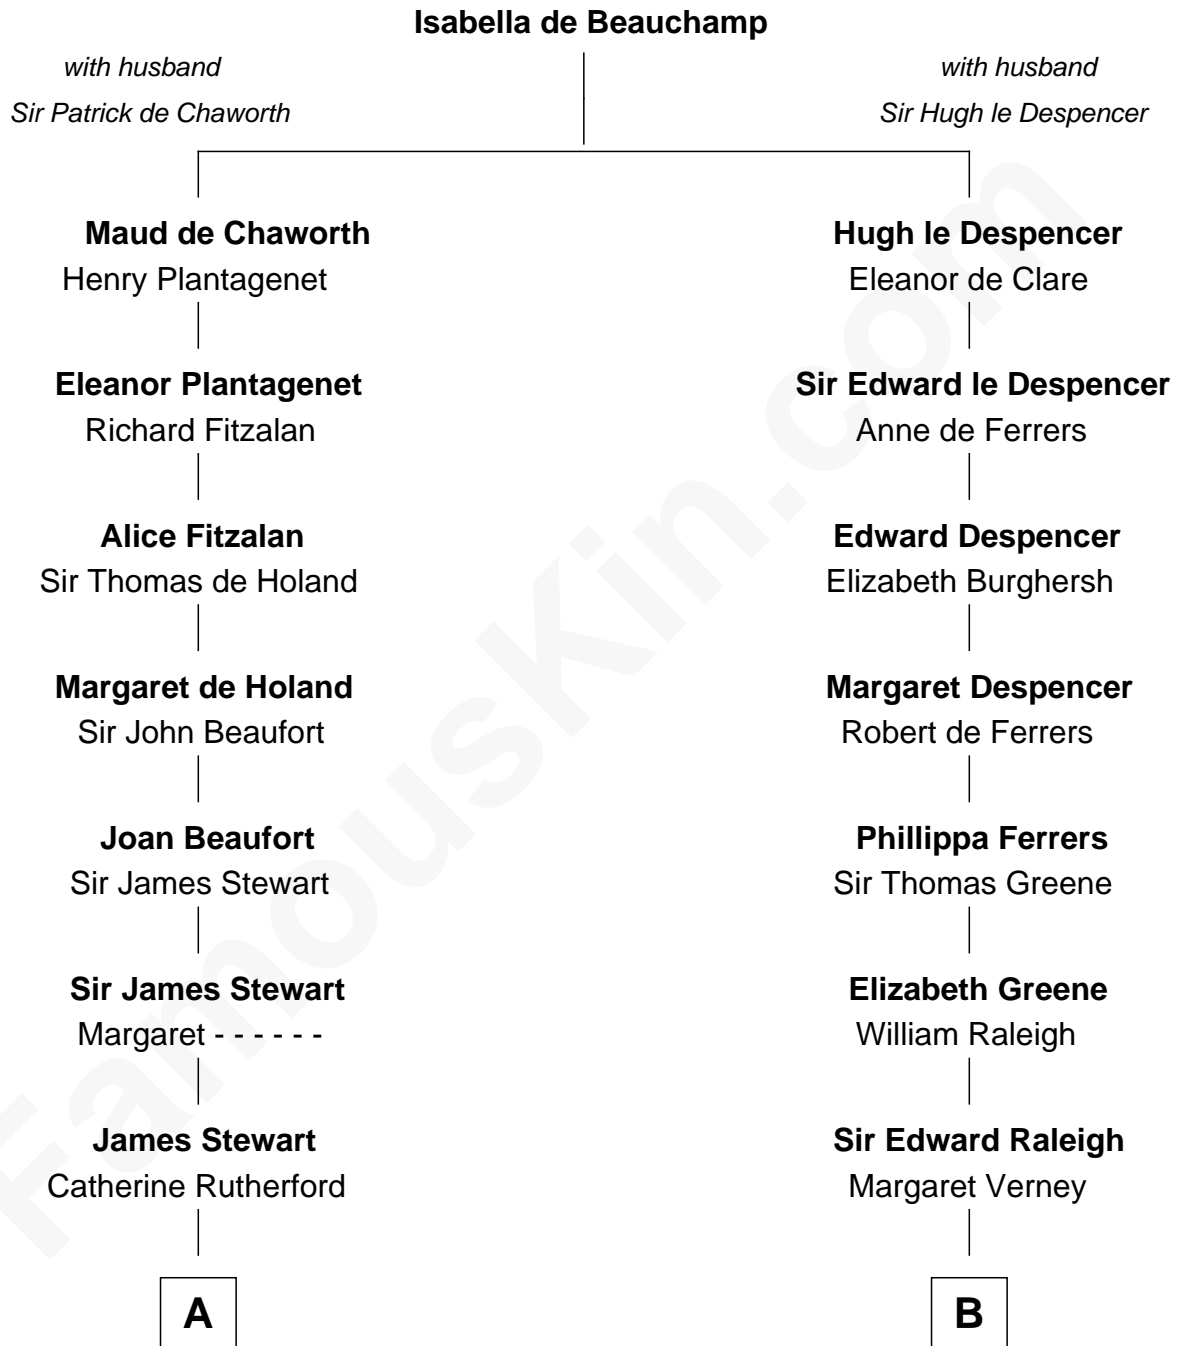

## Relationship Chart of

### Johnny Mercer

Songwriter and Co-Founder of Capitol Records

18th cousin 1 time removed of

### Joseph Wharton

Founder of the Wharton School of Business

**C**

**George Anderson Mercer**

Nanny Maury Herndon

**George Anderson Mercer**

Lillian Elizabeth Ciucevich

**Johnny Mercer**