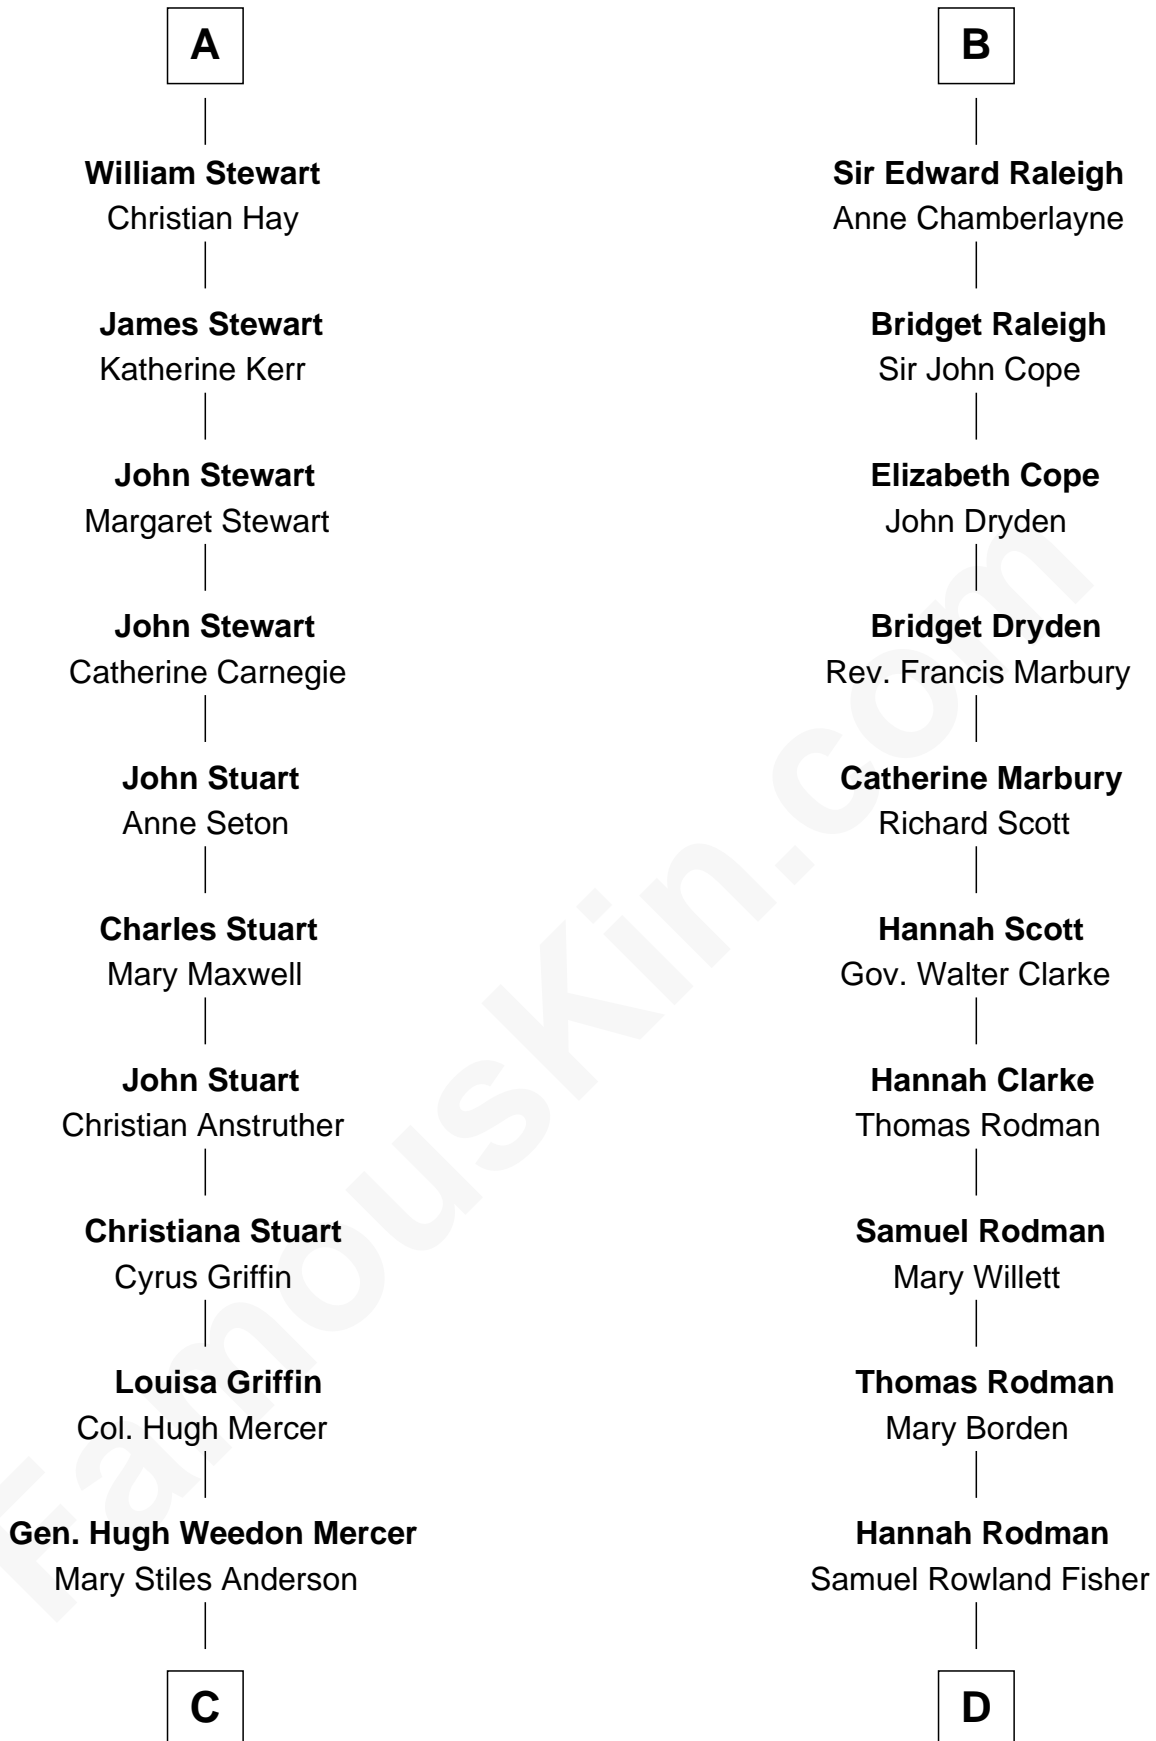

## Relationship Chart of

### Johnny Mercer

Songwriter and Co-Founder of Capitol Records

18th cousin 1 time removed of

### Joseph Wharton

Founder of the Wharton School of Business

**C**

**George Anderson Mercer**

Nanny Maury Herndon

**George Anderson Mercer**

Lillian Elizabeth Ciucevich

**Johnny Mercer**