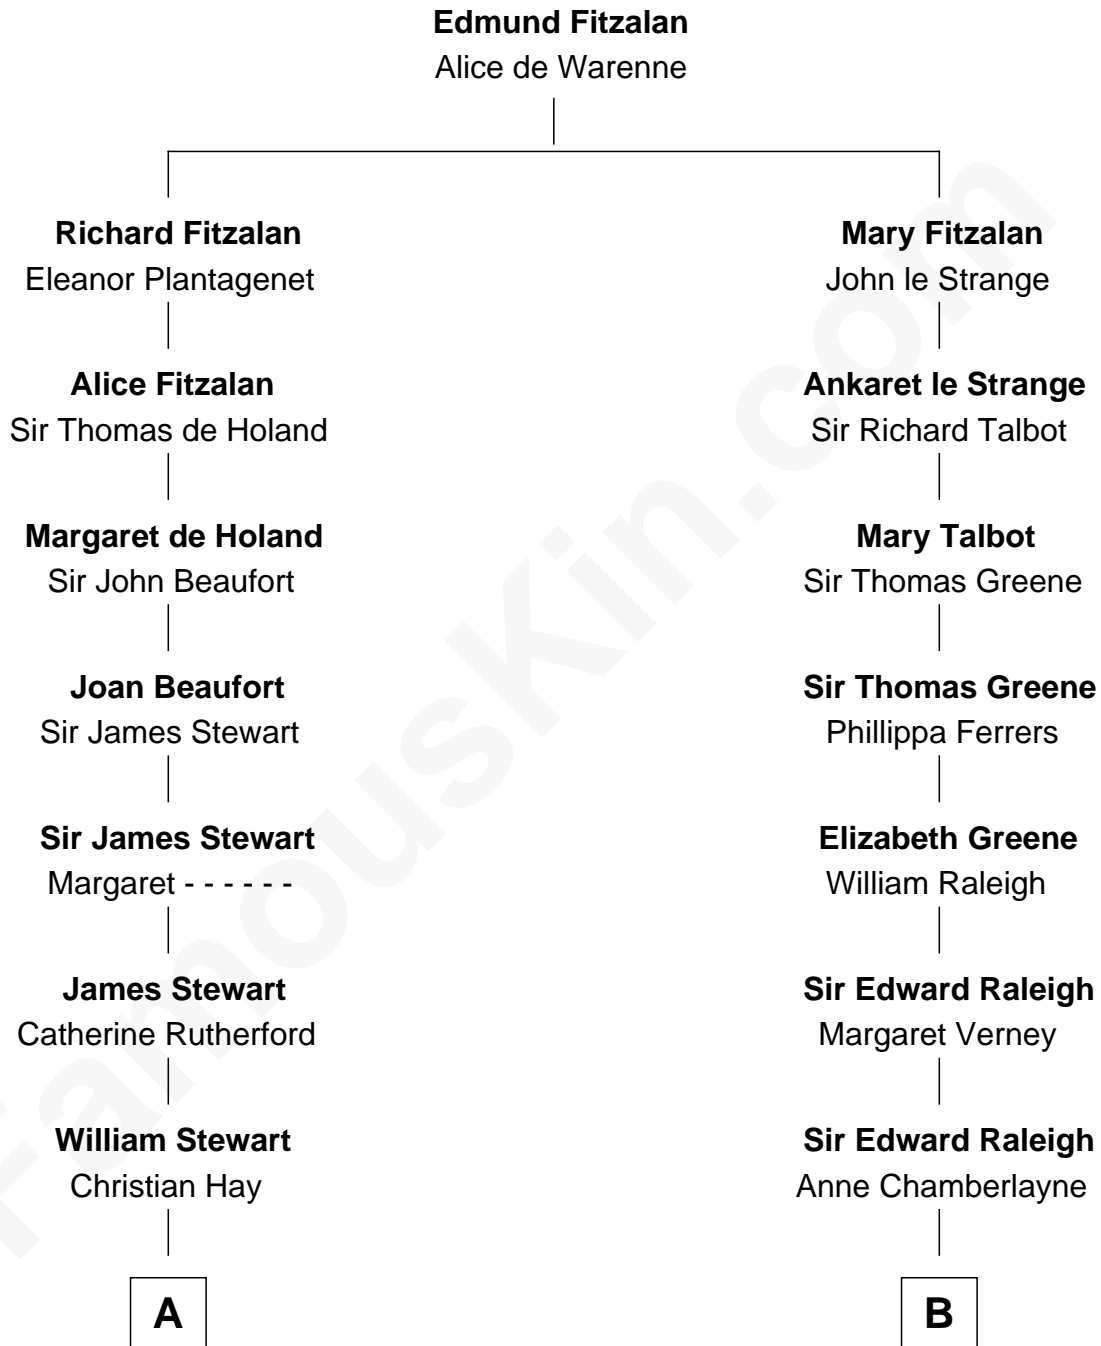

Joseph Wharton

Founder of the Wharton School of Business