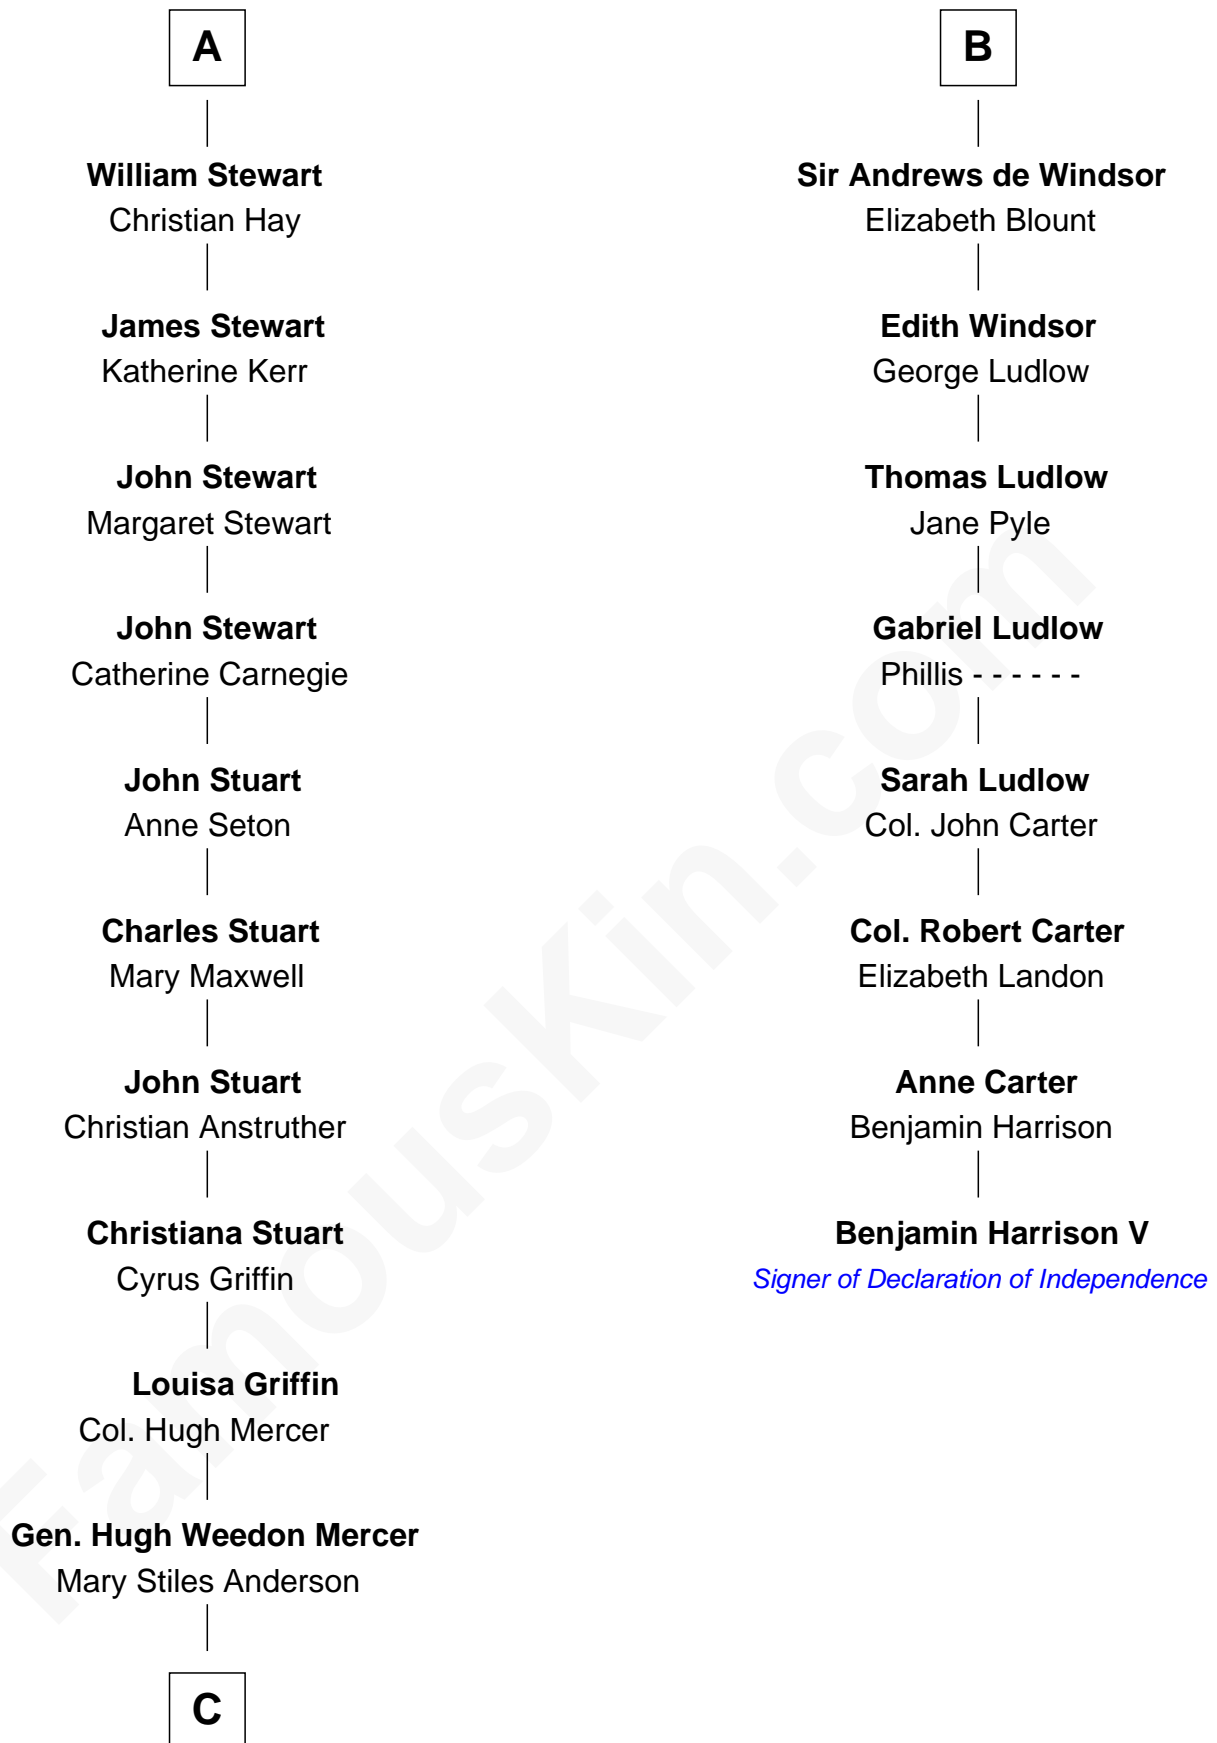

## Relationship Chart of

### Johnny Mercer

*Songwriter and Co-Founder of Capitol Records*

14th cousin 5 times removed of

### Benjamin Harrison V

*Signer of the Declaration of Independence*

C

George Anderson Mercer

Nanny Maury Herndon

George Anderson Mercer

Lillian Elizabeth Ciucevich

Johnny Mercer