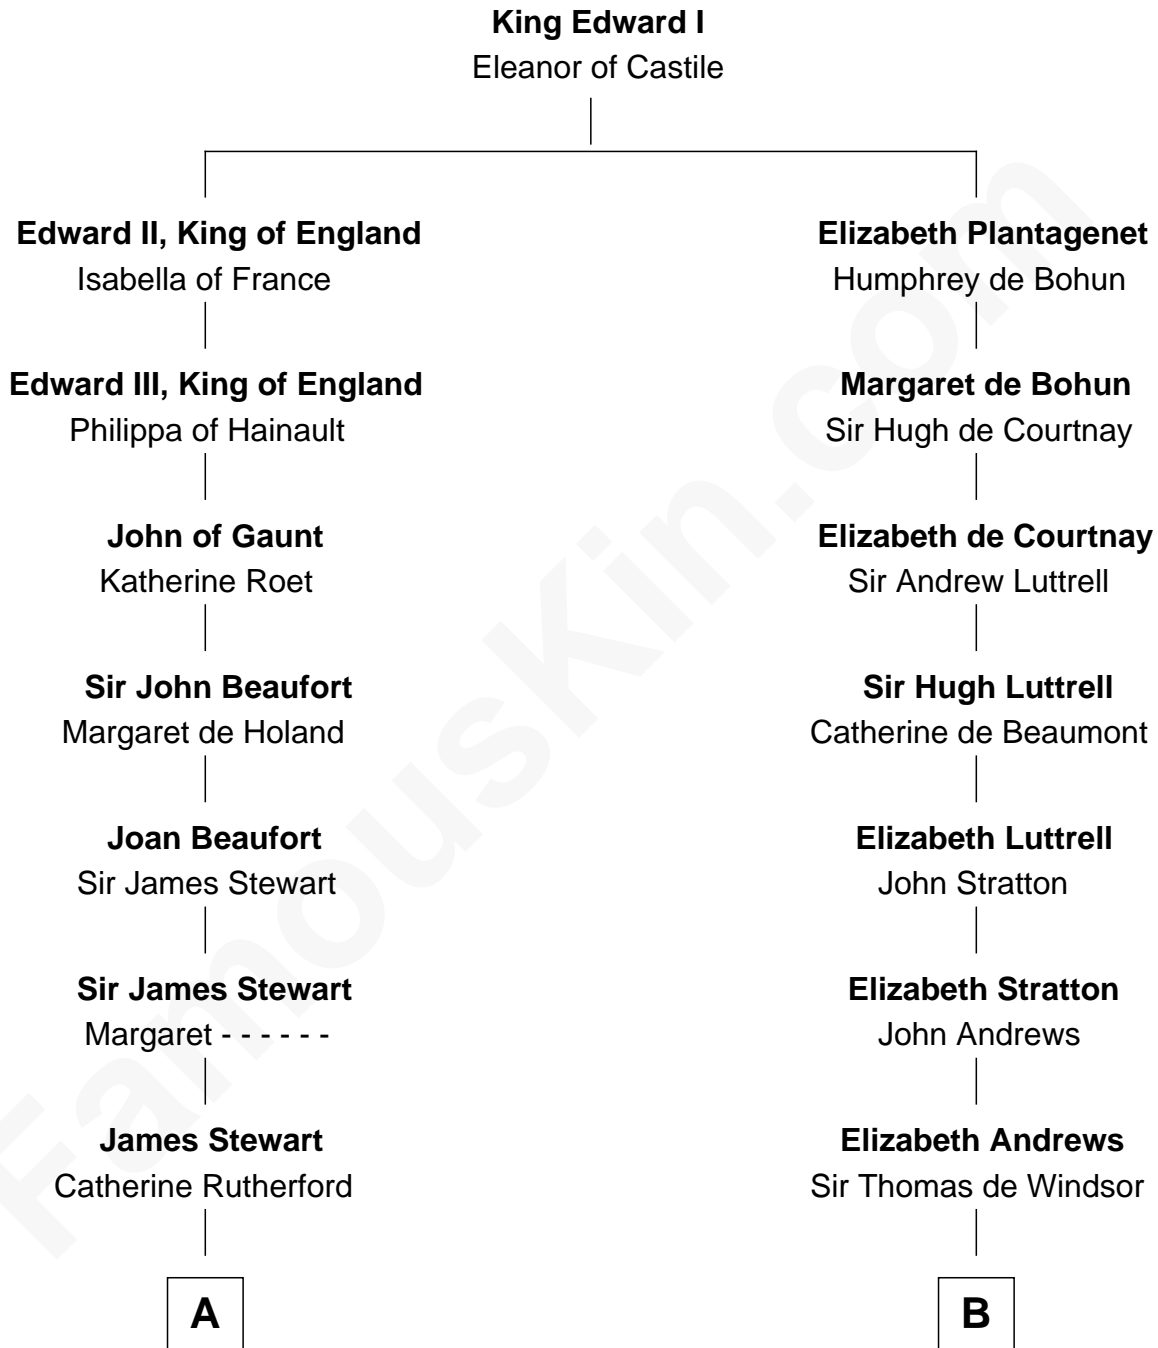

Benjamin Harrison V

Signer of the Declaration of Independence