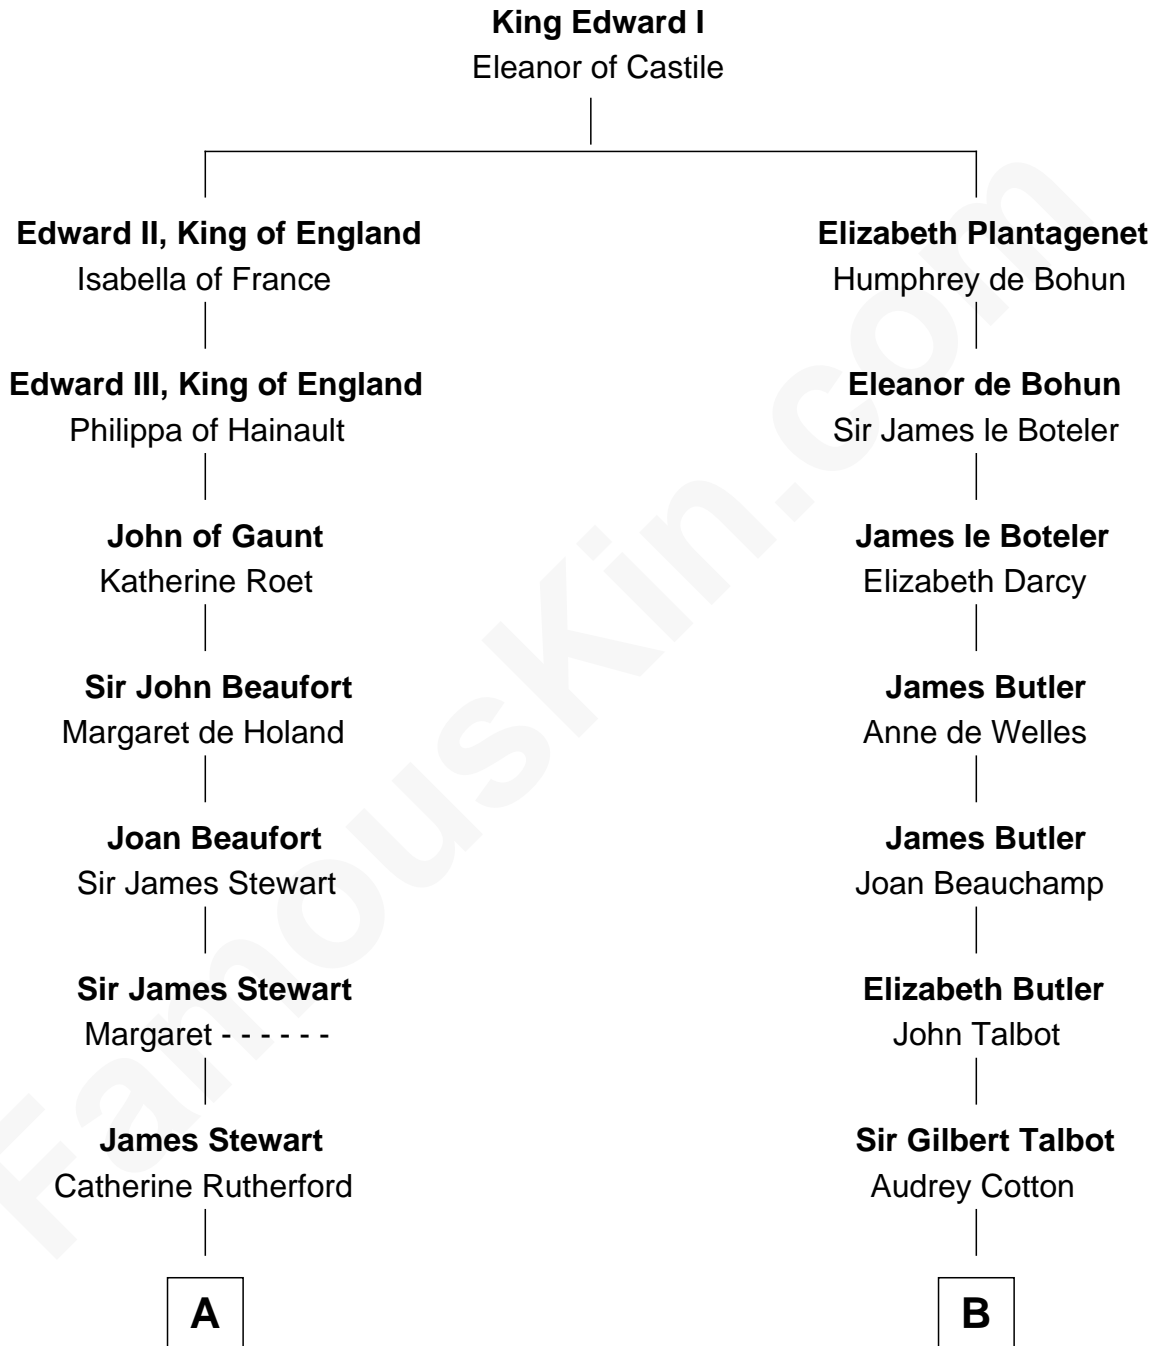

FamousKin.com

Relationship Chart of

Johnny Mercer

Songwriter and Co-Founder of Capitol Records

18th cousin 1 time removed of

Jay Gould

American Railroad "Robber Baron"

FamousKin.com