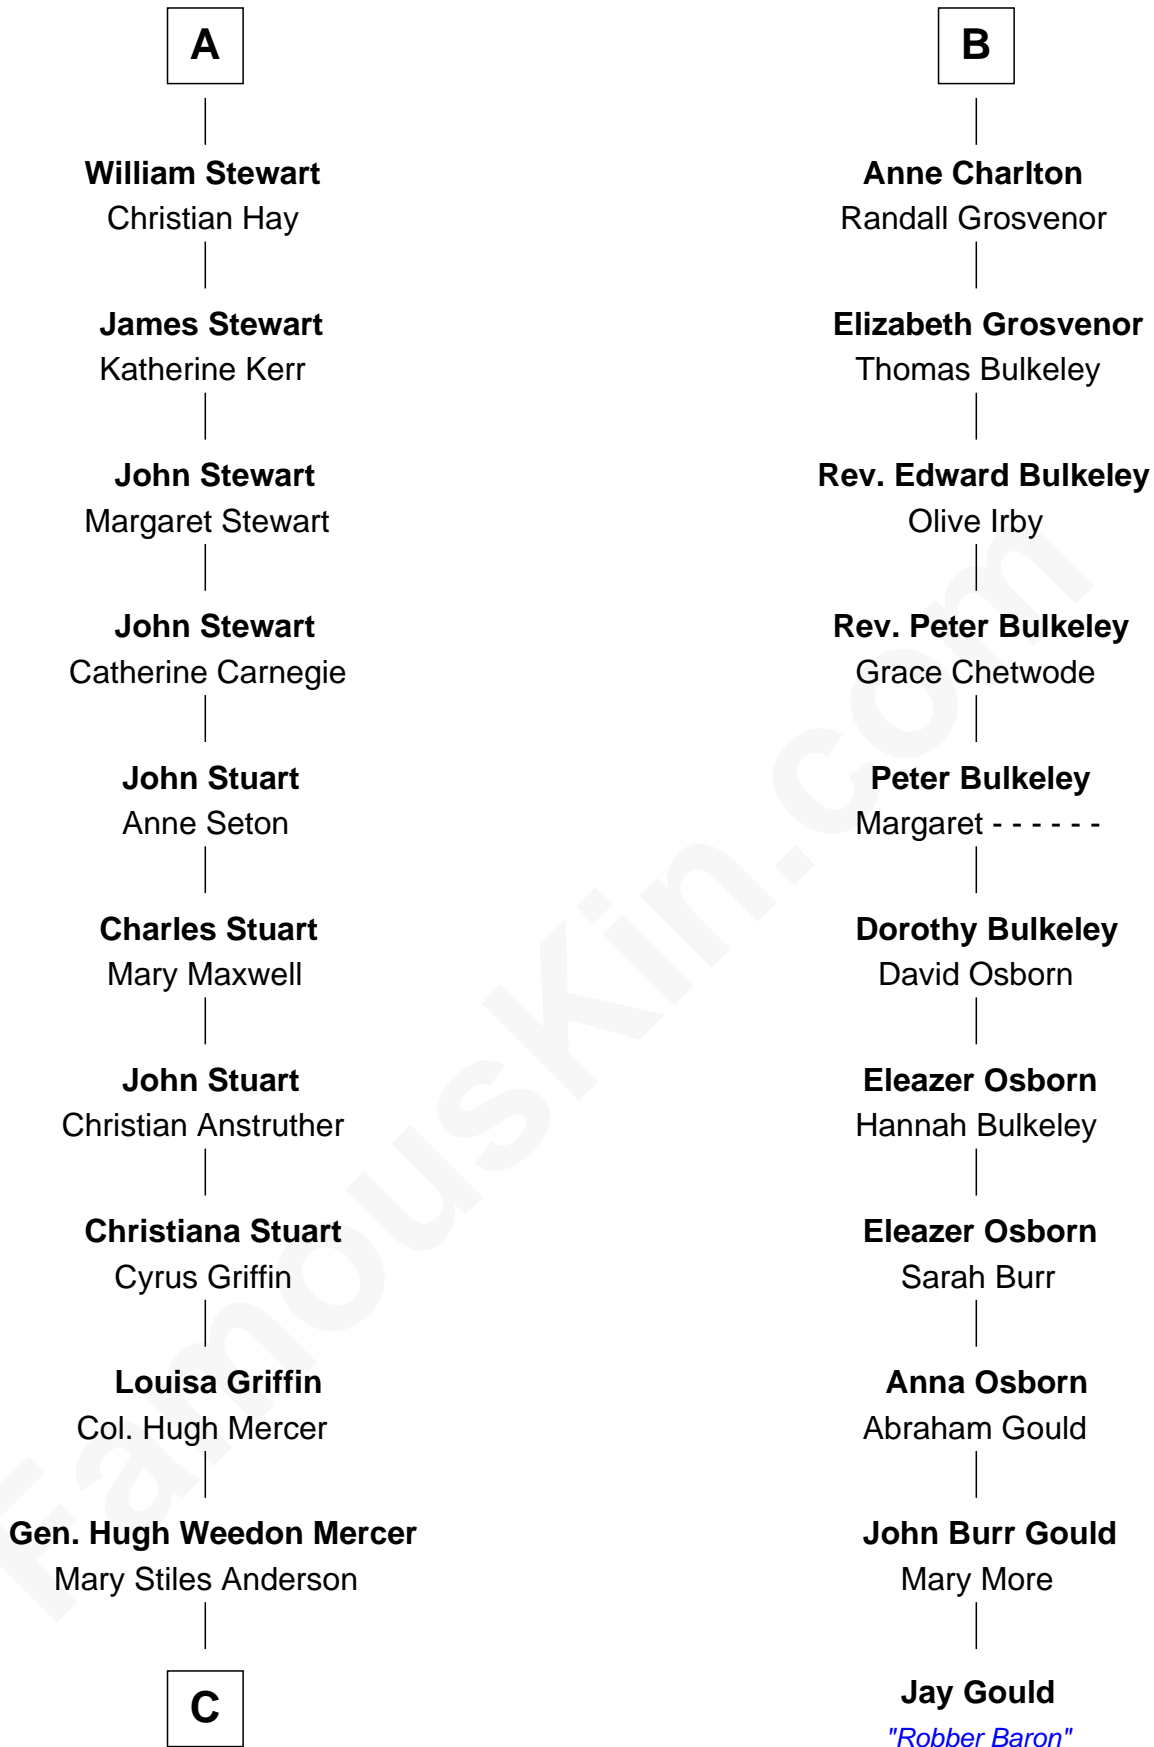

FamousKin.com

Relationship Chart of

Johnny Mercer

Songwriter and Co-Founder of Capitol Records

17th cousin 2 times removed of

Jay Gould

American Railroad "Robber Baron"

C

George Anderson Mercer

Nanny Maury Herndon

George Anderson Mercer

Lillian Elizabeth Ciucevich

Johnny Mercer

Co-Founder of Capitol Records

FamousKin.com