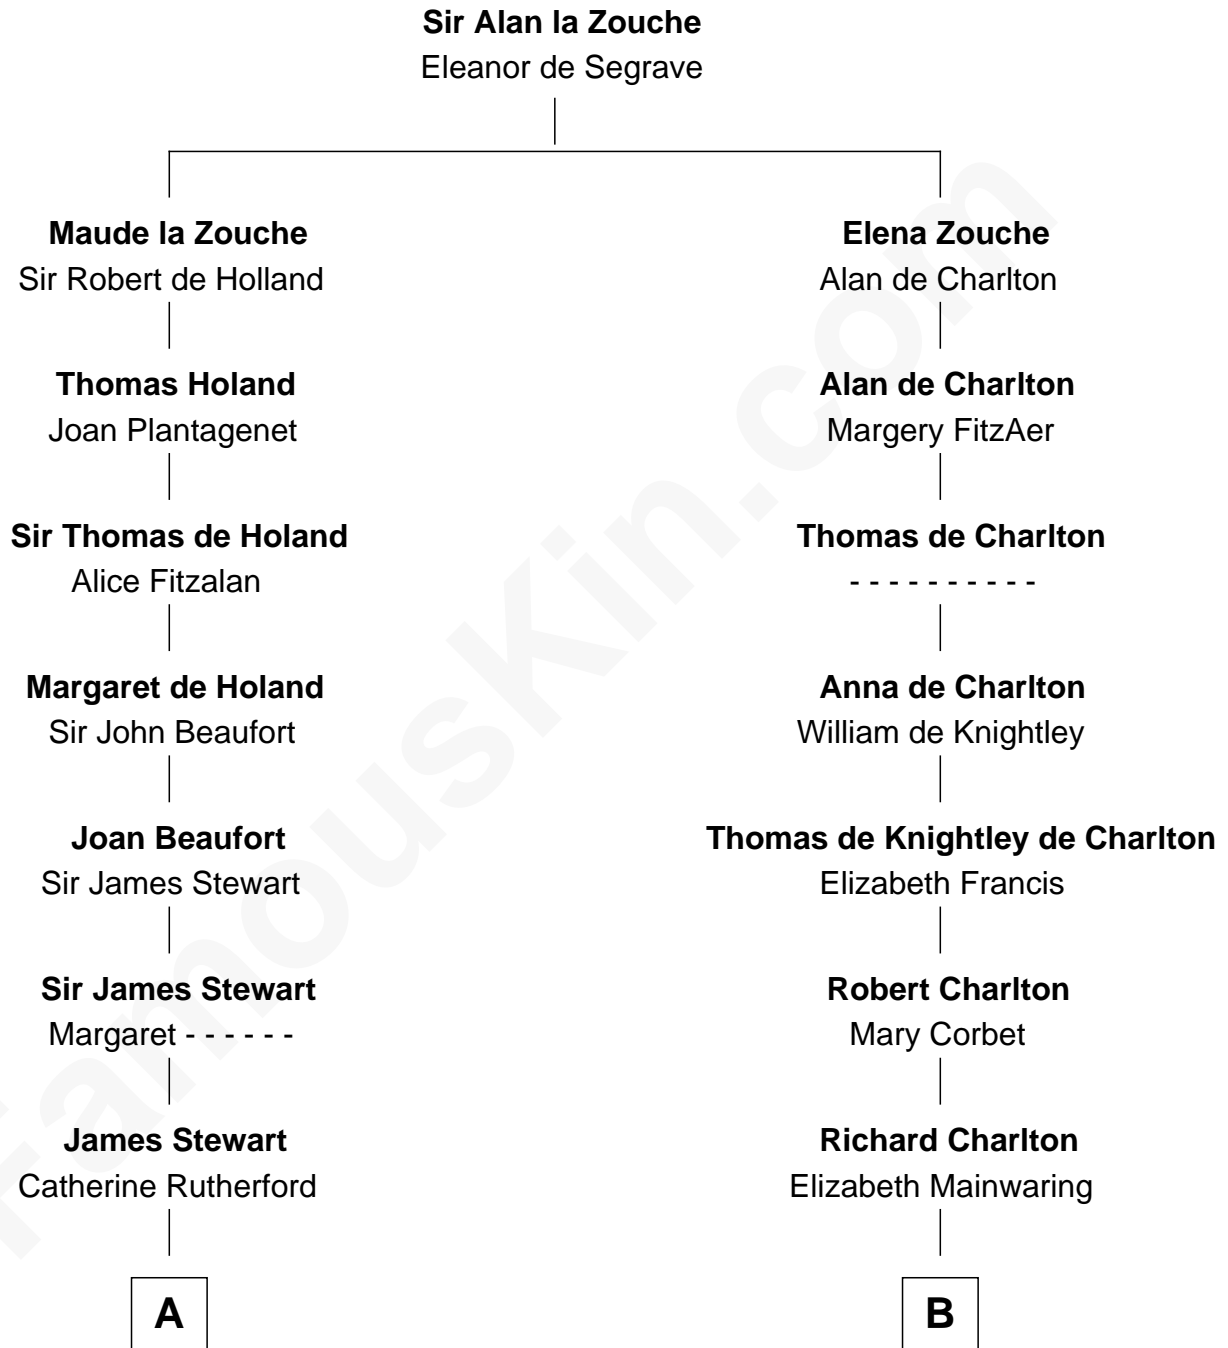

FamousKin.com

Relationship Chart of

Johnny Mercer

Songwriter and Co-Founder of Capitol Records

17th cousin 2 times removed of

Jay Gould

American Railroad "Robber Baron"

C

George Anderson Mercer

Nanny Maury Herndon

George Anderson Mercer

Lillian Elizabeth Ciucevich

Johnny Mercer

Co-Founder of Capitol Records

FamousKin.com