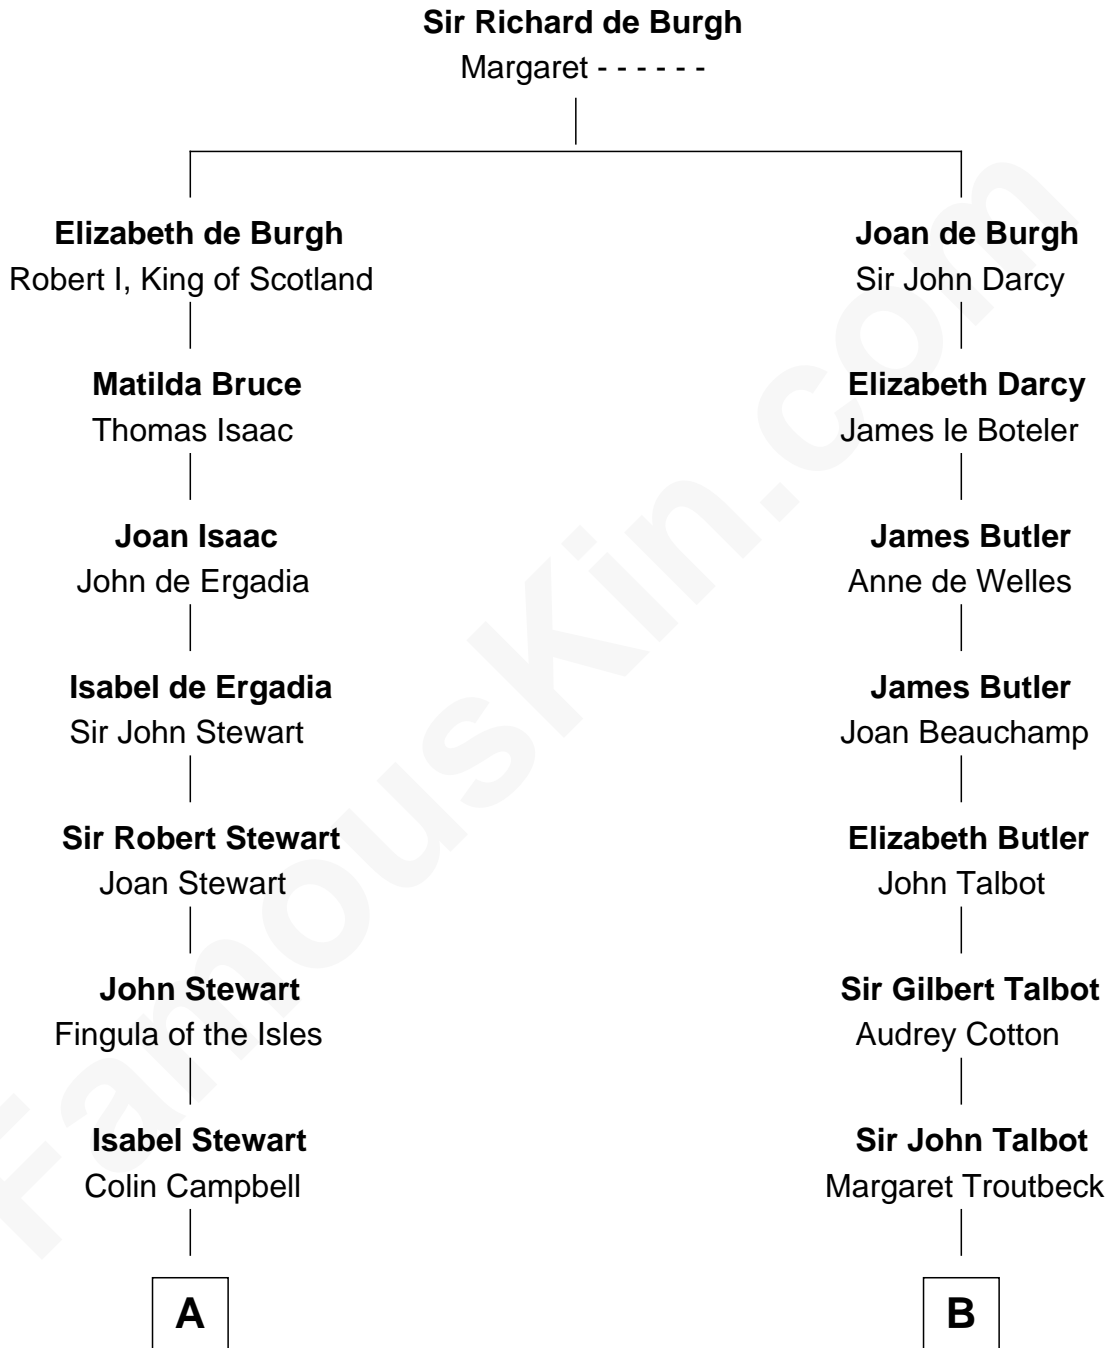

## Relationship Chart of

### Johnny Mercer

*Songwriter and Co-Founder of Capitol Records*

17th cousin 3 times removed of

### Jay Gould

*American Railroad "Robber Baron"*

C

Gen. Hugh Weedon Mercer

Mary Stiles Anderson

George Anderson Mercer

Nanny Maury Herndon

George Anderson Mercer