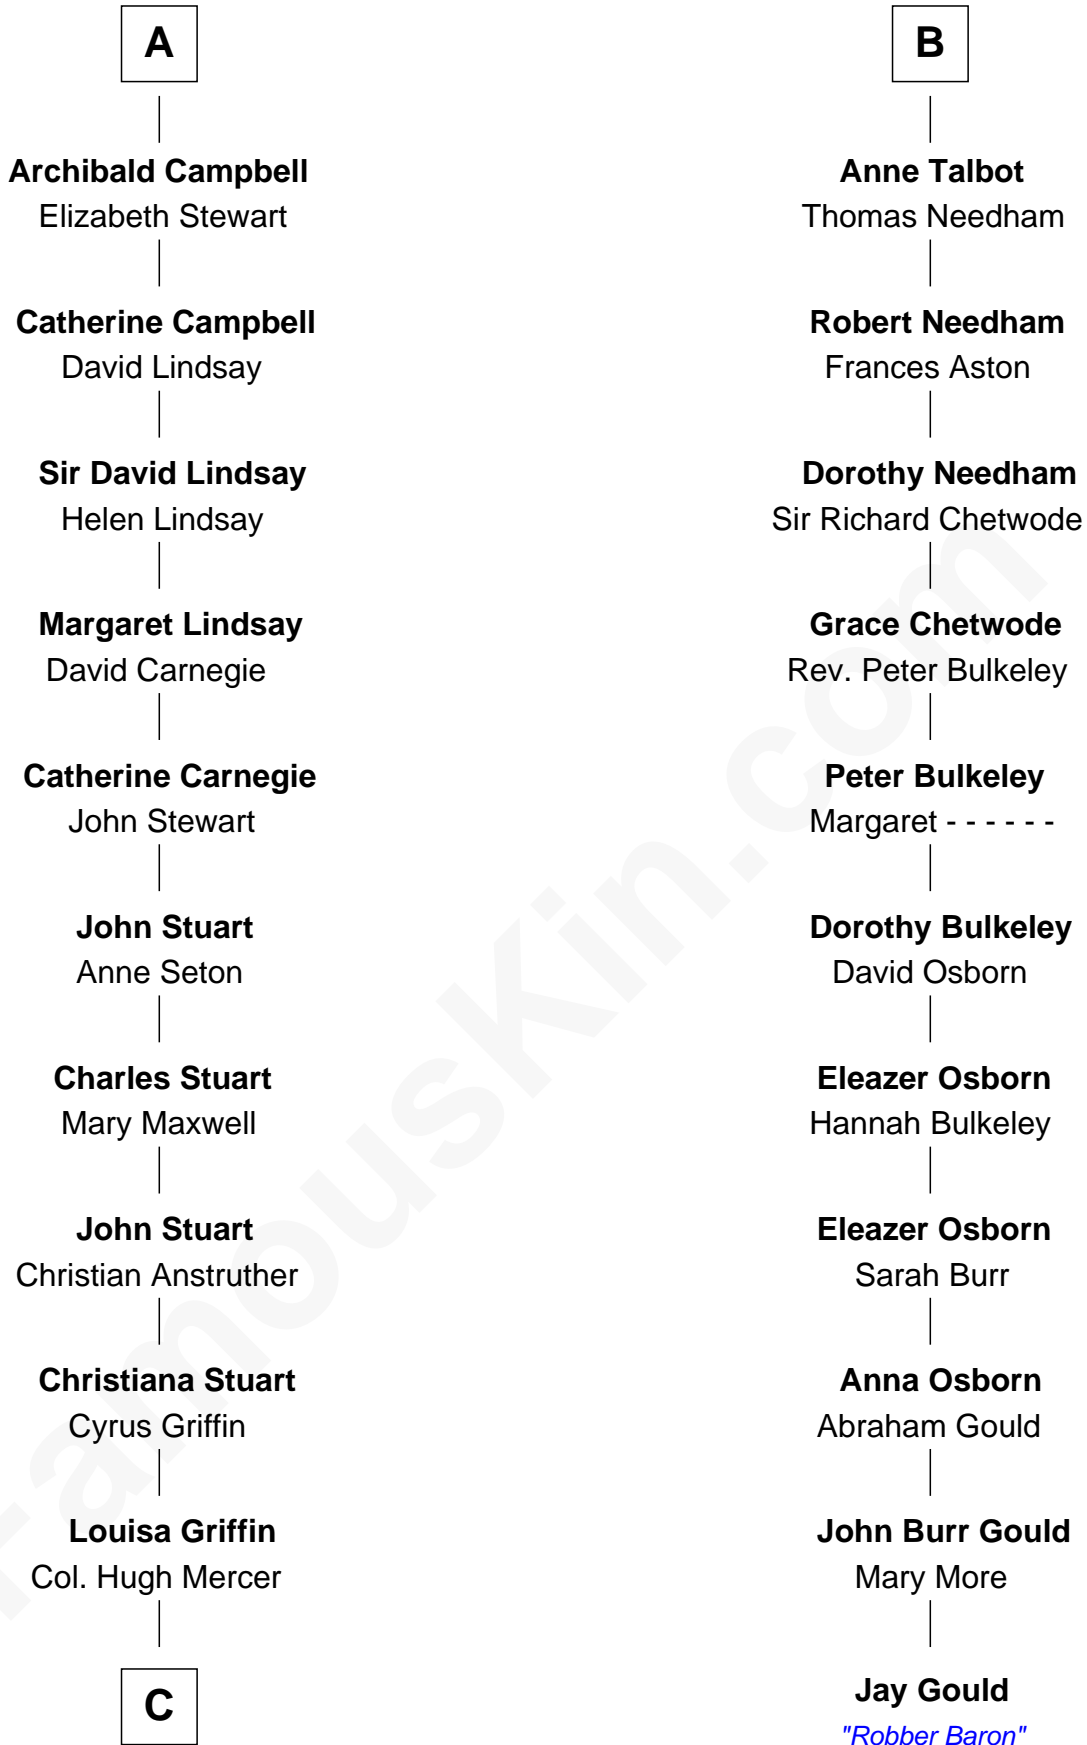

## Relationship Chart of

### Johnny Mercer

*Songwriter and Co-Founder of Capitol Records*

17th cousin 3 times removed of

### Jay Gould

*American Railroad "Robber Baron"*

C

Gen. Hugh Weedon Mercer

Mary Stiles Anderson

George Anderson Mercer

Nanny Maury Herndon

George Anderson Mercer