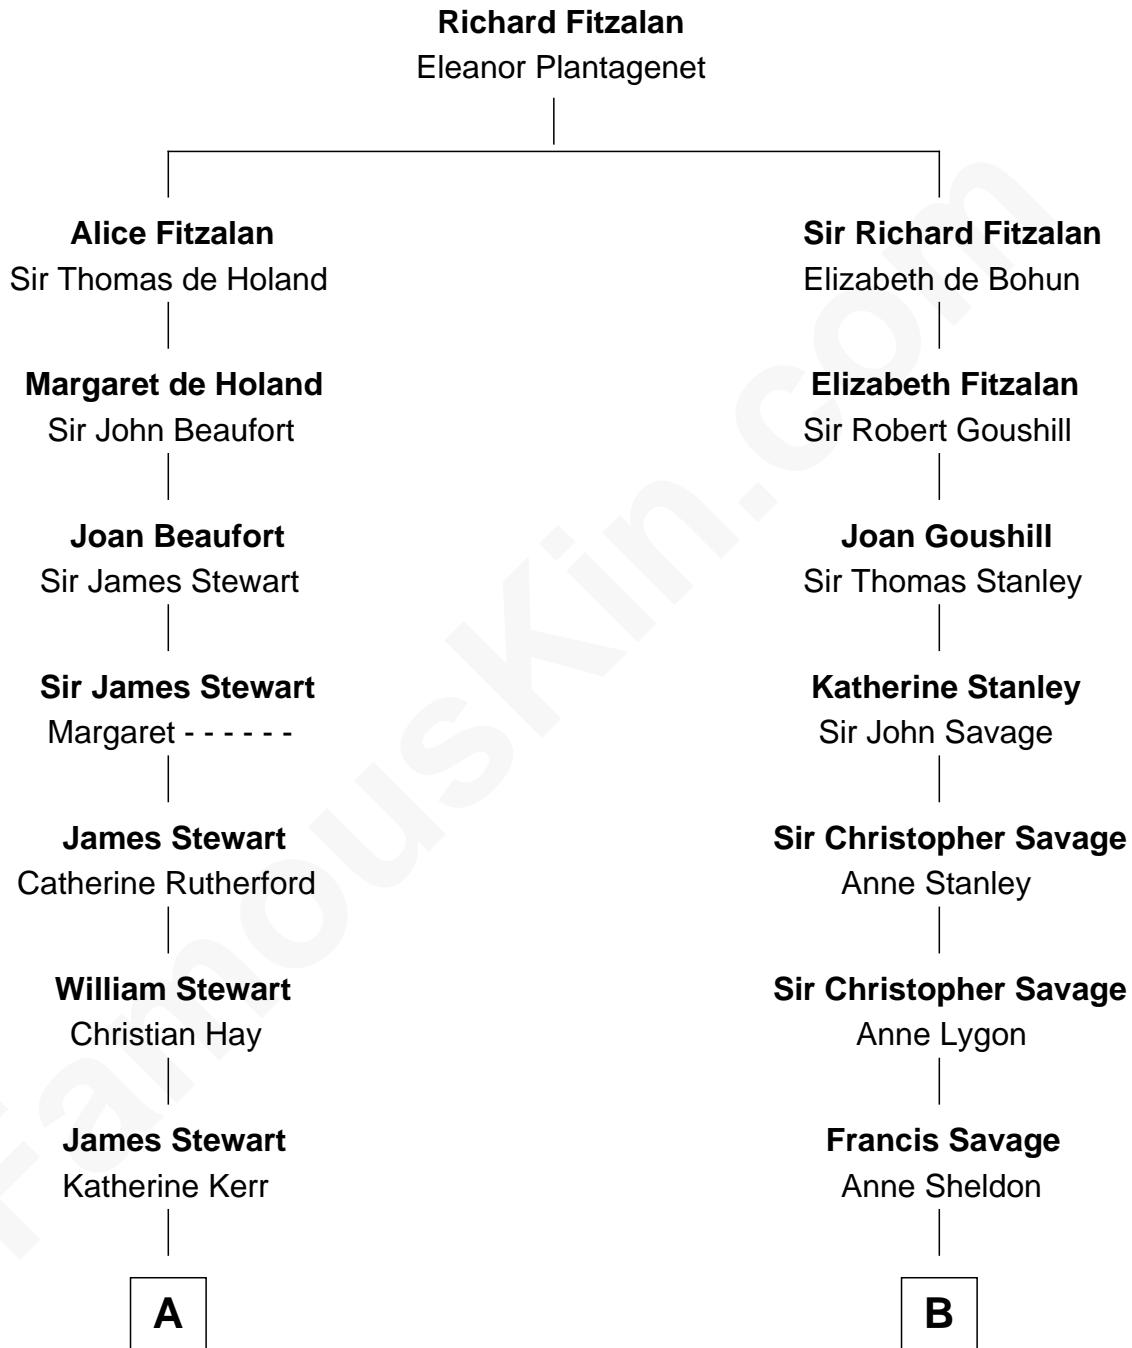

FamousKin.com

Relationship Chart of

Johnny Mercer

Songwriter and Co-Founder of Capitol Records

17th cousin 1 time removed of

General George C. Marshall

Author of "The Marshall Plan"

C

George Catlett Marshall

Laura Emily Bradford

General George C. Marshall

U.S. Army - World War II

FamousKin.com