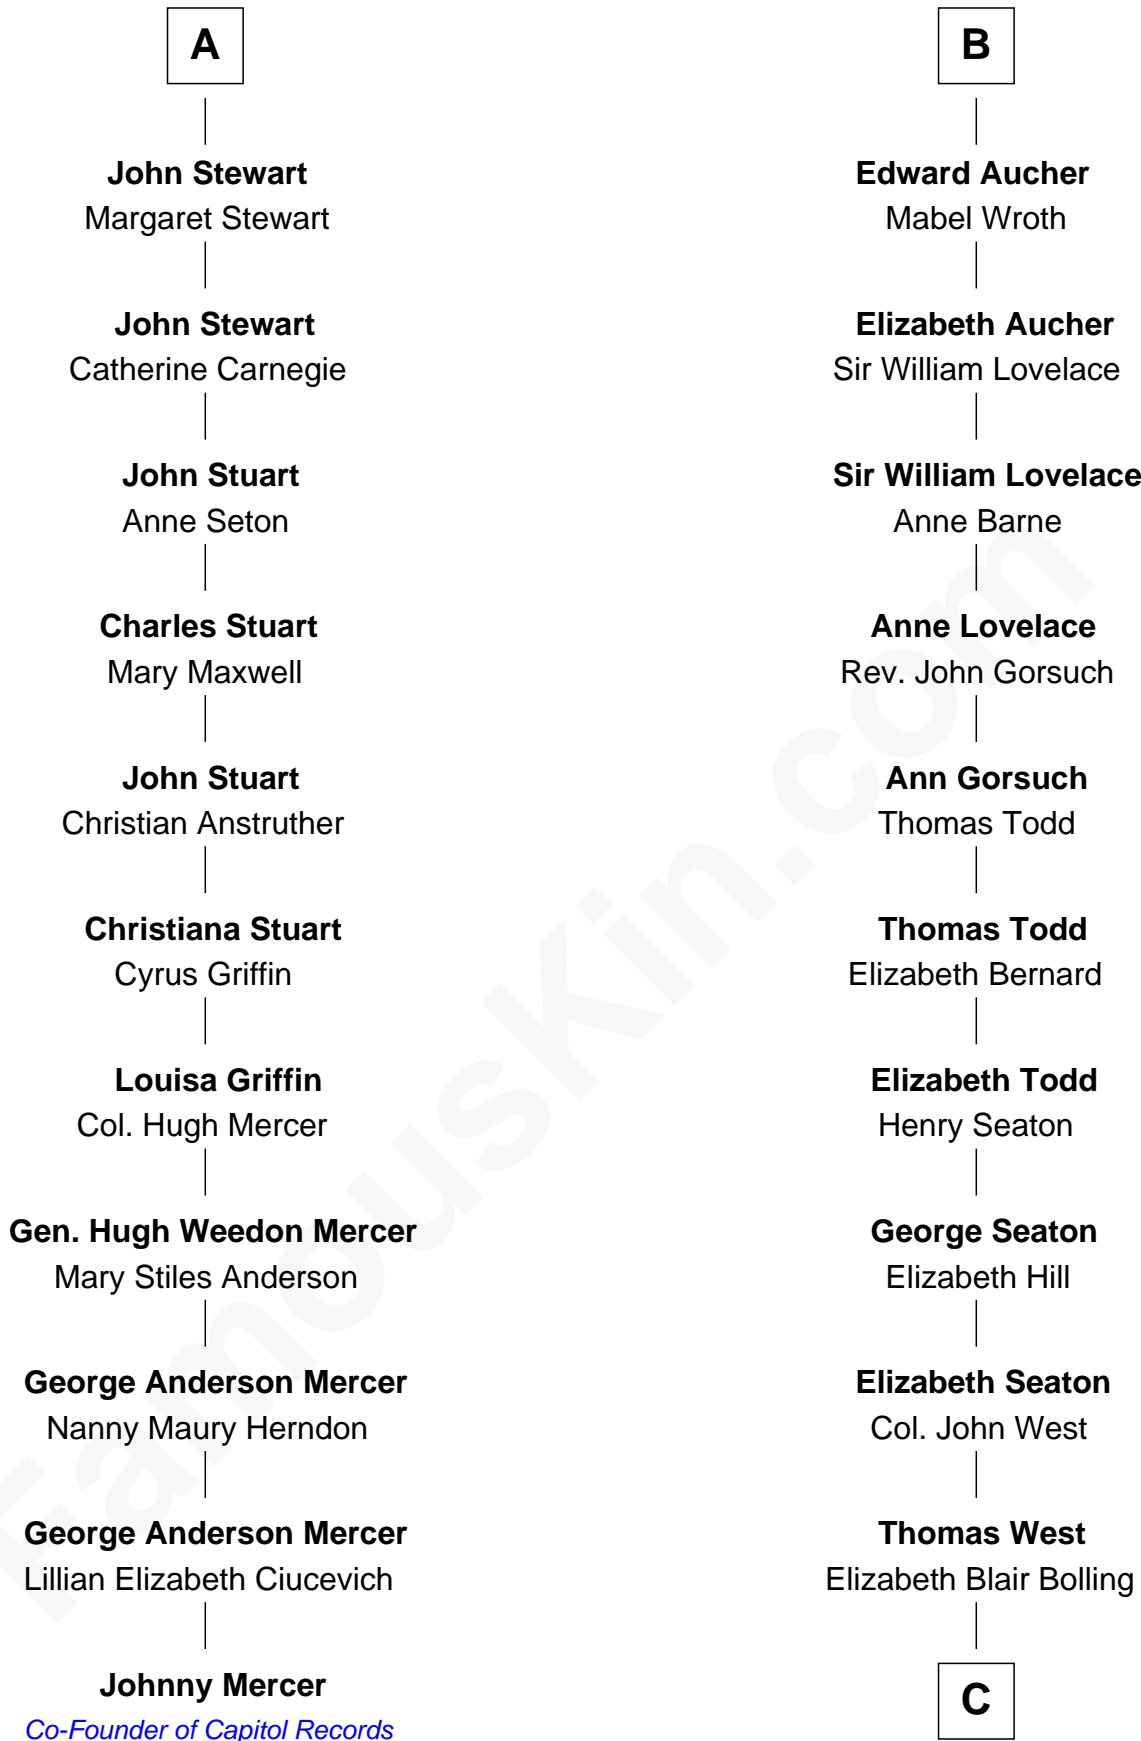

## Relationship Chart of

### Johnny Mercer

*Songwriter and Co-Founder of Capitol Records*

17th cousin 4 times removed of

### Harry F. Byrd

*50th Governor of Virginia*

**C**

**Eliza Bolling West**  
Dr. Joel Walker Flood

**Col. Henry De La Warr Flood**  
Mary Elizabeth Trent

**Joel Walker Flood**  
Ella Faulkner

**Eleanor Bolling Flood**  
Richard Evelyn Byrd