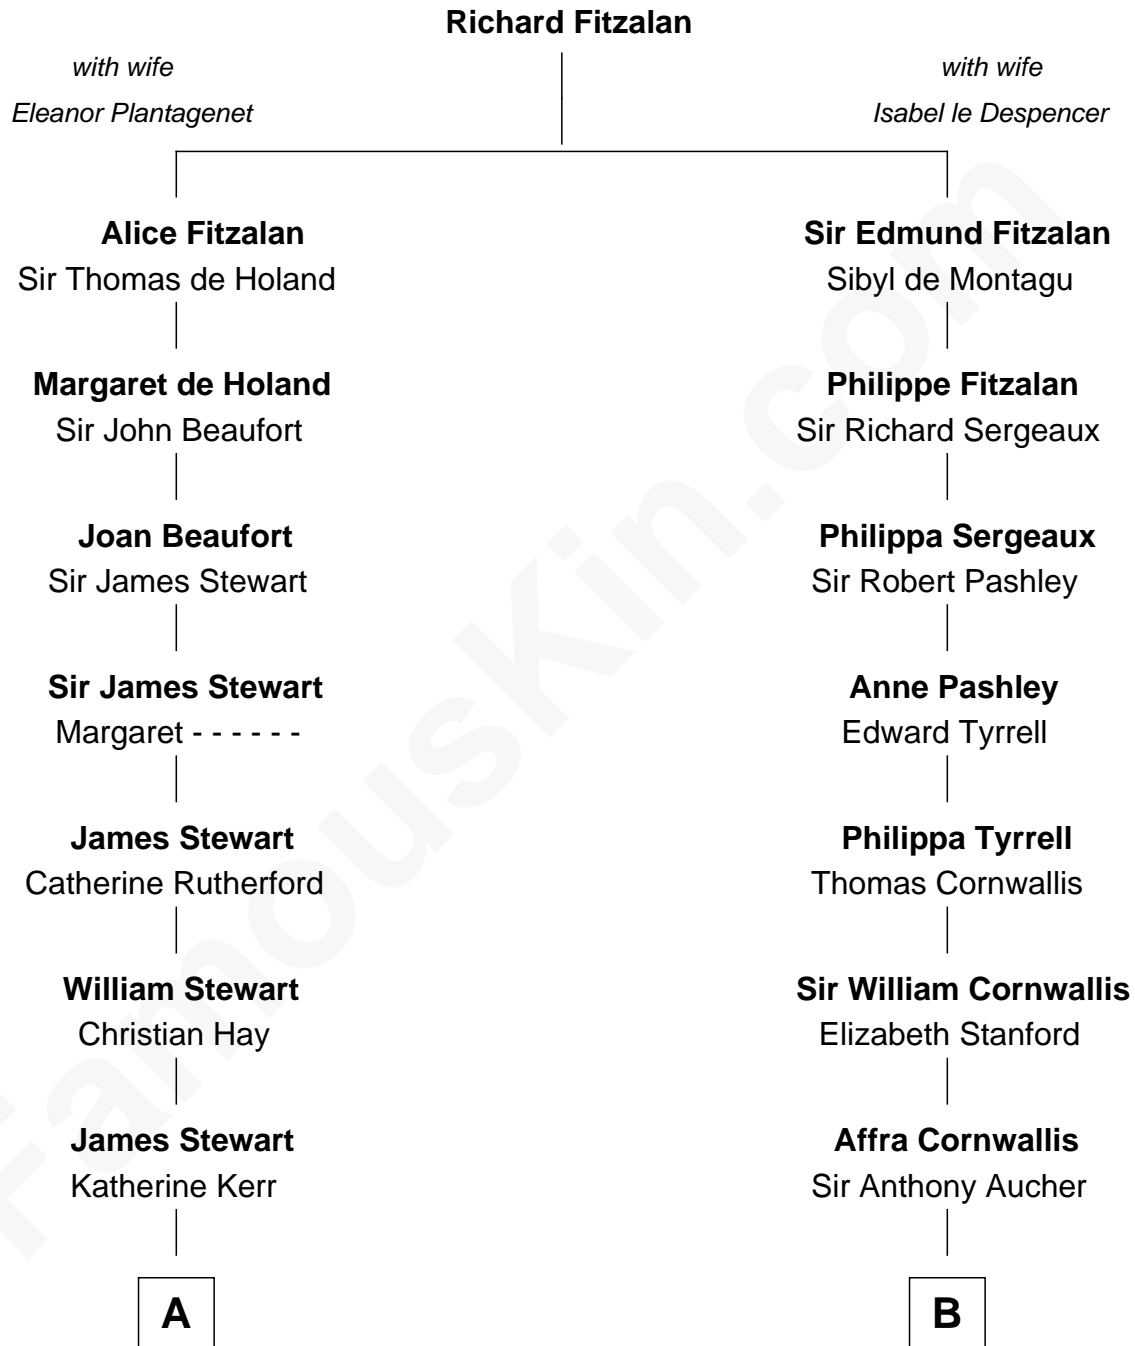

FamousKin.com

Relationship Chart of

Johnny Mercer

Songwriter and Co-Founder of Capitol Records

17th cousin 4 times removed of

Harry F. Byrd

50th Governor of Virginia