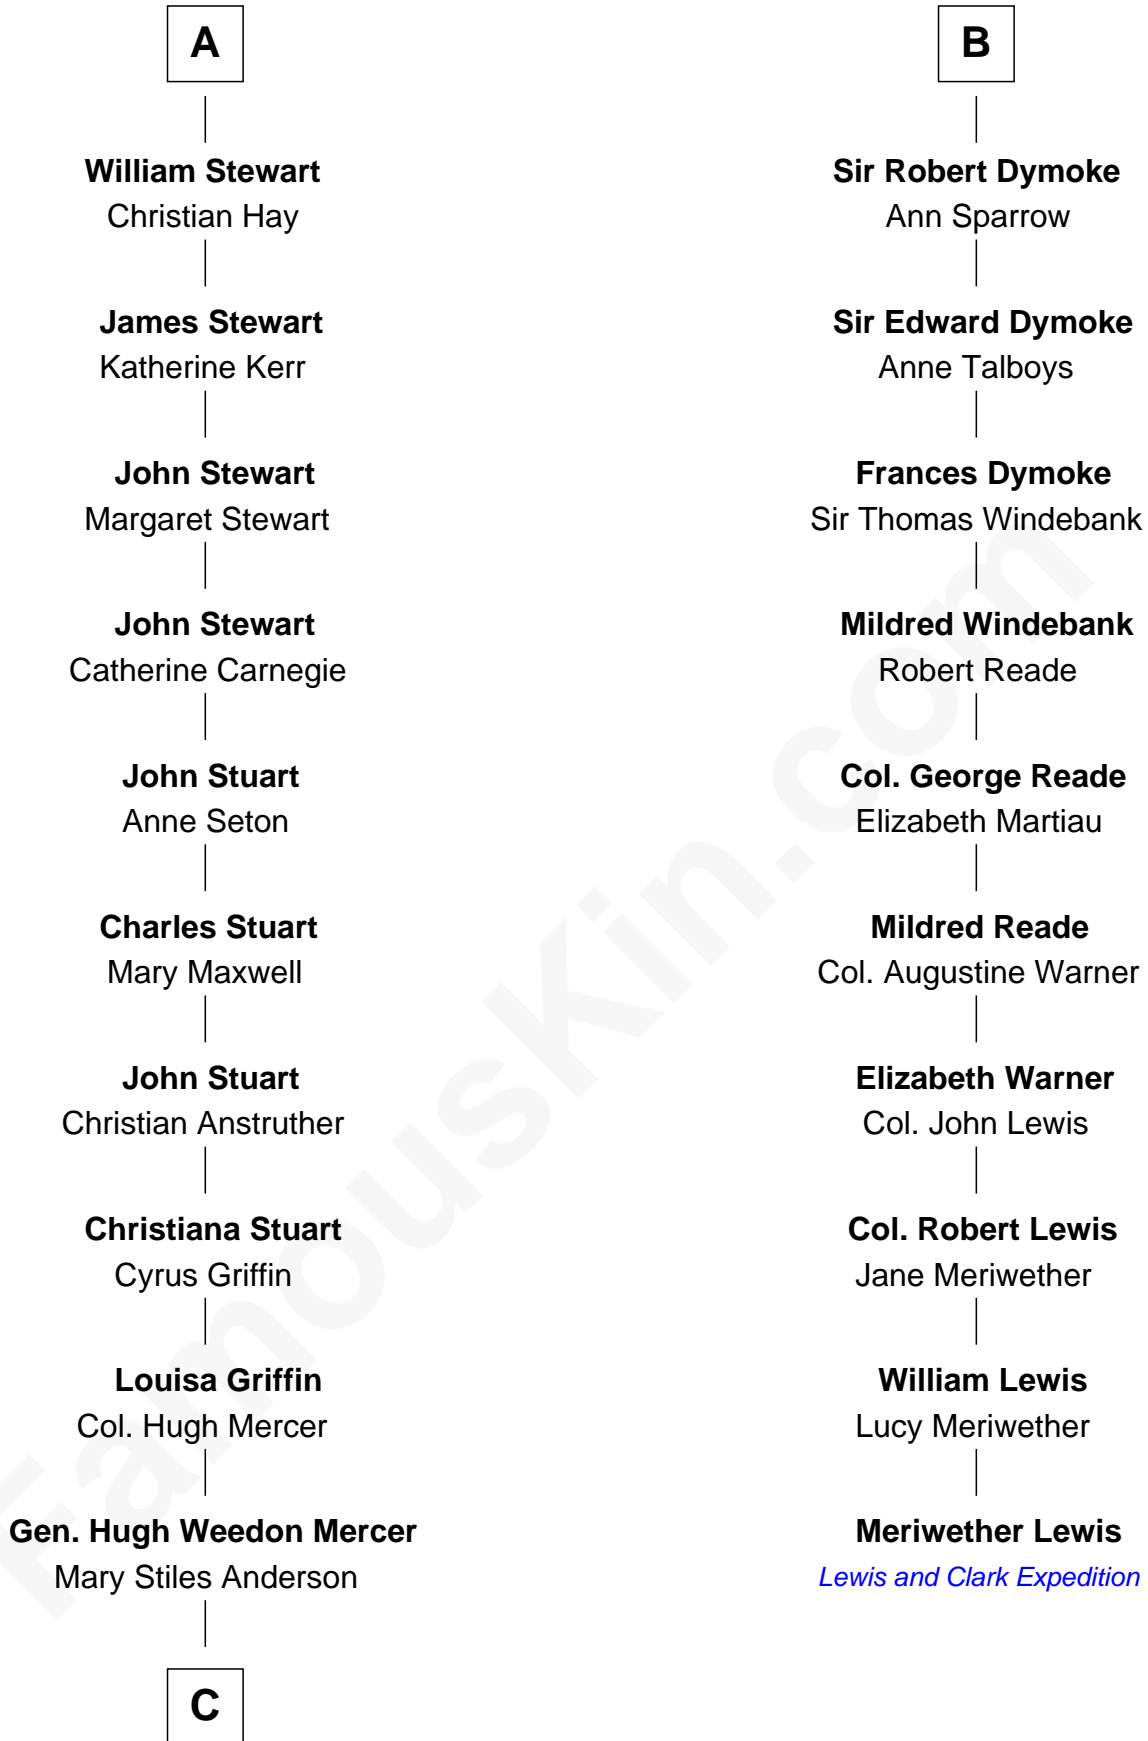

FamousKin.com

Relationship Chart of

Johnny Mercer

Songwriter and Co-Founder of Capitol Records

16th cousin 3 times removed of

Meriwether Lewis

Lewis and Clark Expedition

C

George Anderson Mercer

Nanny Maury Herndon

George Anderson Mercer

Lillian Elizabeth Ciucevich

Johnny Mercer

Co-Founder of Capitol Records

FamousKin.com