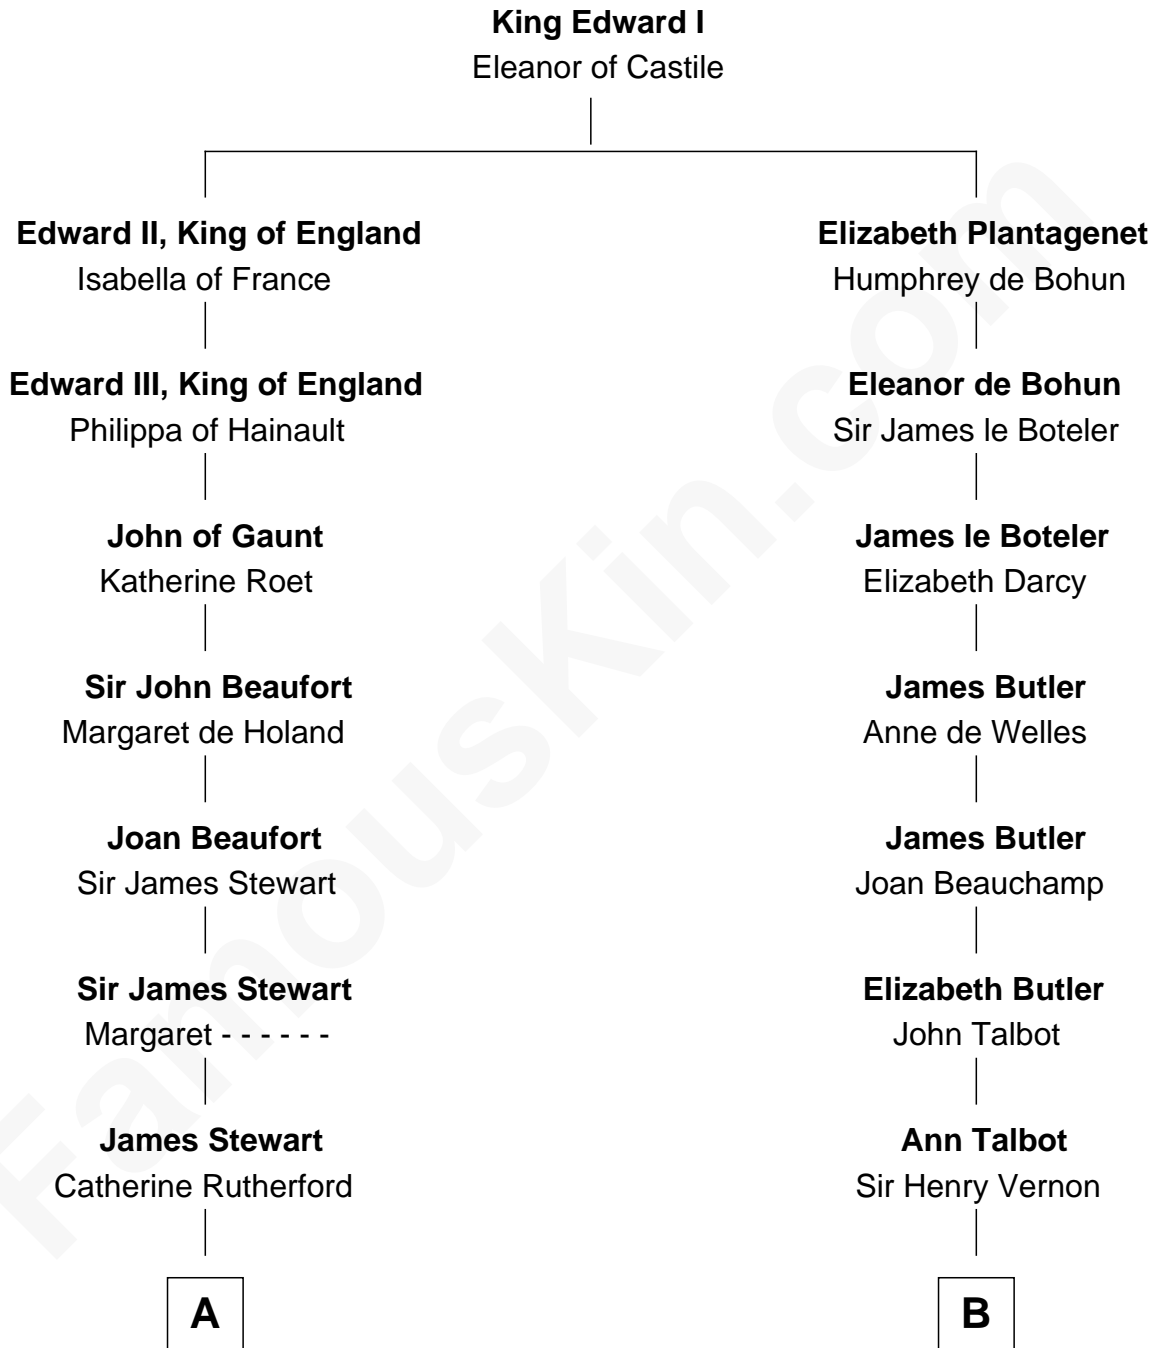

FamousKin.com Relationship Chart of

Johnny Mercer

Songwriter and Co-Founder of Capitol Records

19th cousin of

Olivia De Havilland

Movie Actress

C

George Anderson Mercer
Nanny Maury Herndon

George Anderson Mercer
Lillian Elizabeth Ciucevich

Johnny Mercer
Co-Founder of Capitol Records

D

Margaret Letitia Molesworth
Charles Richard De Havilland

Walter Augustus De Havilland
Lillian Augusta Ruse

Olivia De Havilland
Movie Actress