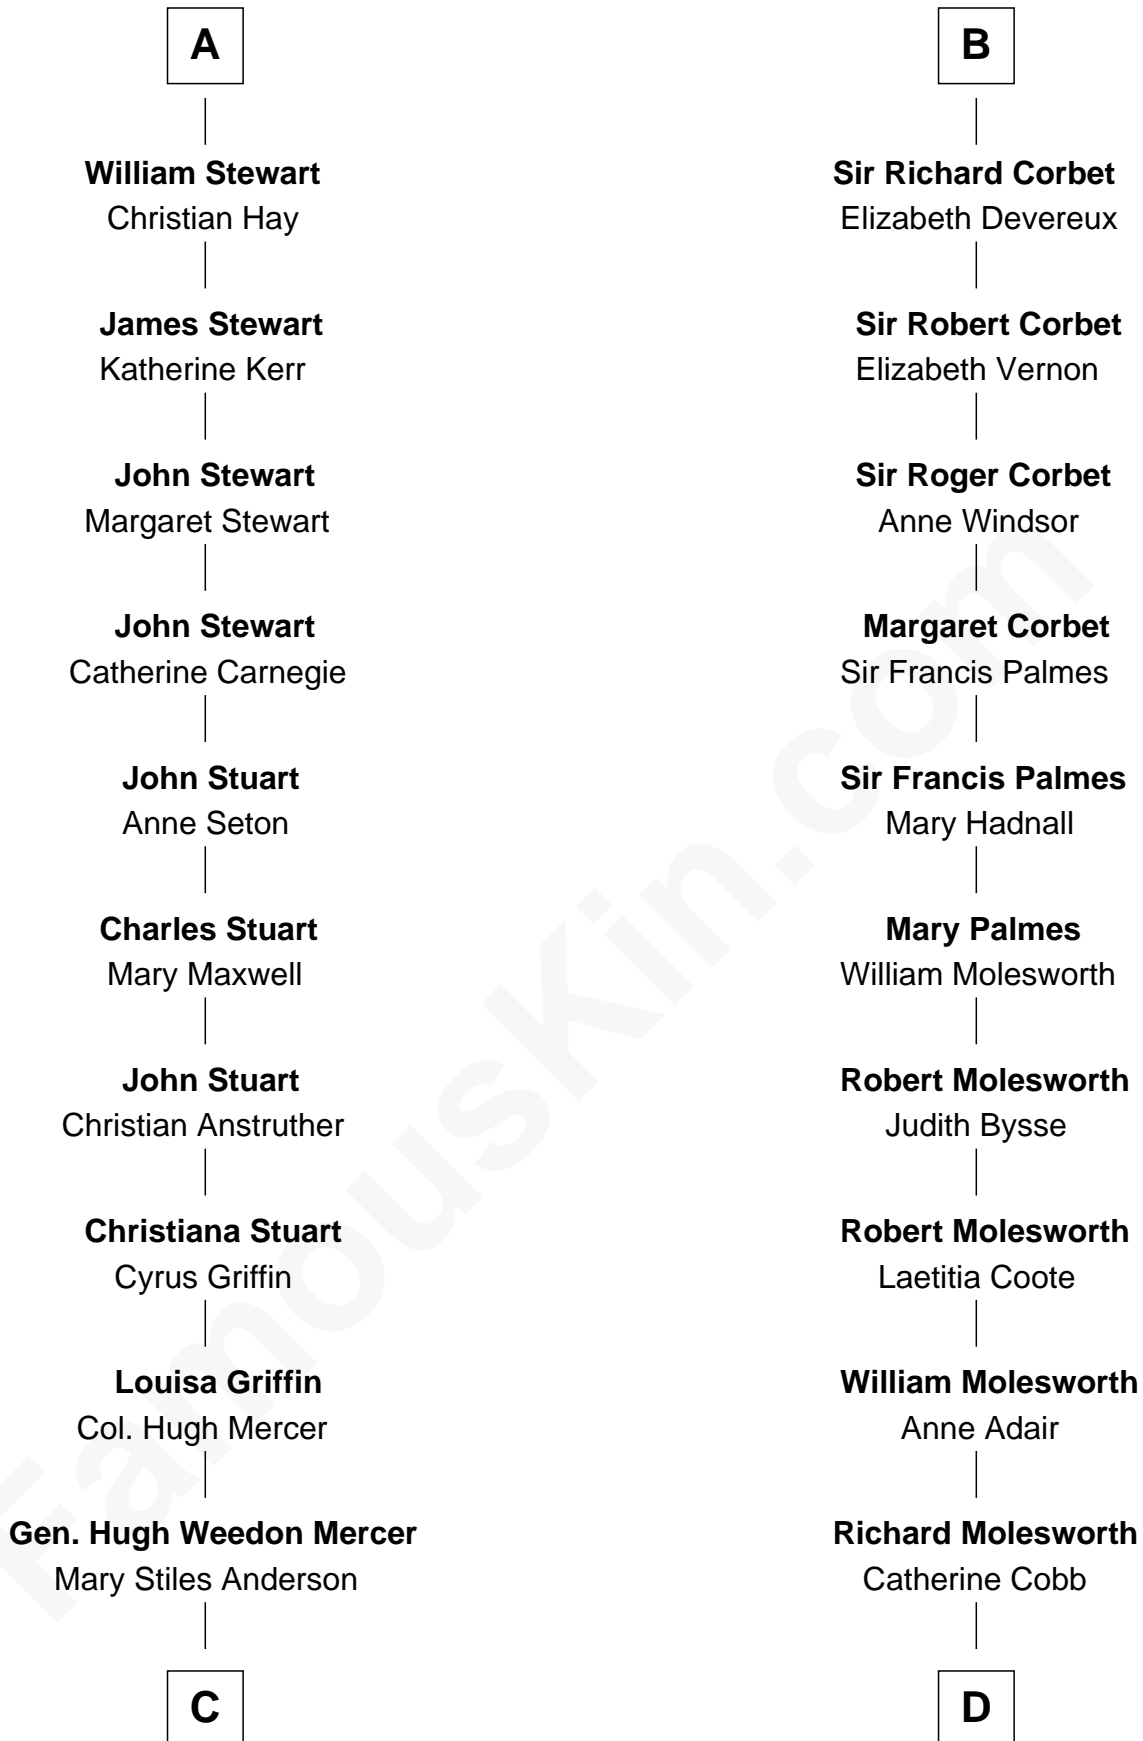

FamousKin.com

Relationship Chart of

Johnny Mercer

Songwriter and Co-Founder of Capitol Records

19th cousin 1 time removed of

Olivia De Havilland
Movie Actress

C

George Anderson Mercer

Nanny Maury Herndon

George Anderson Mercer

Lillian Elizabeth Ciucevich

Johnny Mercer

Co-Founder of Capitol Records

D

John Molesworth

Louise Tomkyns

Margaret Letitia Molesworth

Charles Richard De Havilland

Walter Augustus De Havilland

Lillian Augusta Ruse

Olivia De Havilland

Movie Actress

FamousKin.com