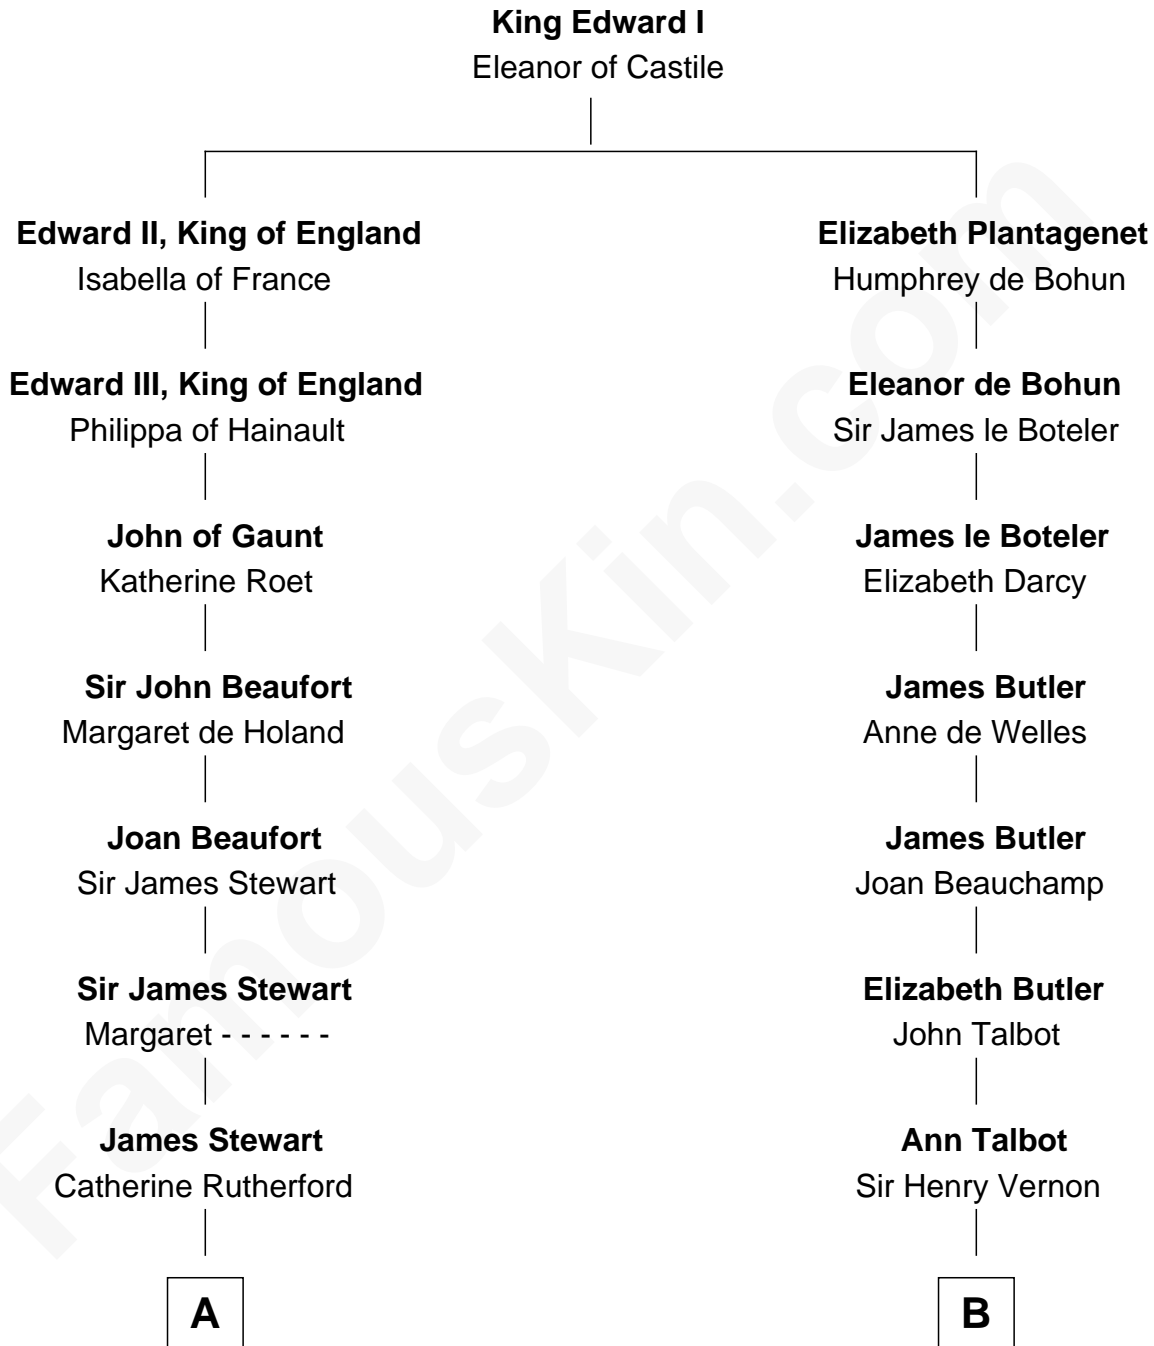

FamousKin.com Relationship Chart of

Johnny Mercer

Songwriter and Co-Founder of Capitol Records

19th cousin of

Joan Fontaine

Movie Actress

C

George Anderson Mercer

Nanny Maury Herndon

George Anderson Mercer

Lillian Elizabeth Ciucevich

Johnny Mercer

Co-Founder of Capitol Records

D

Margaret Letitia Molesworth

Charles Richard De Havilland