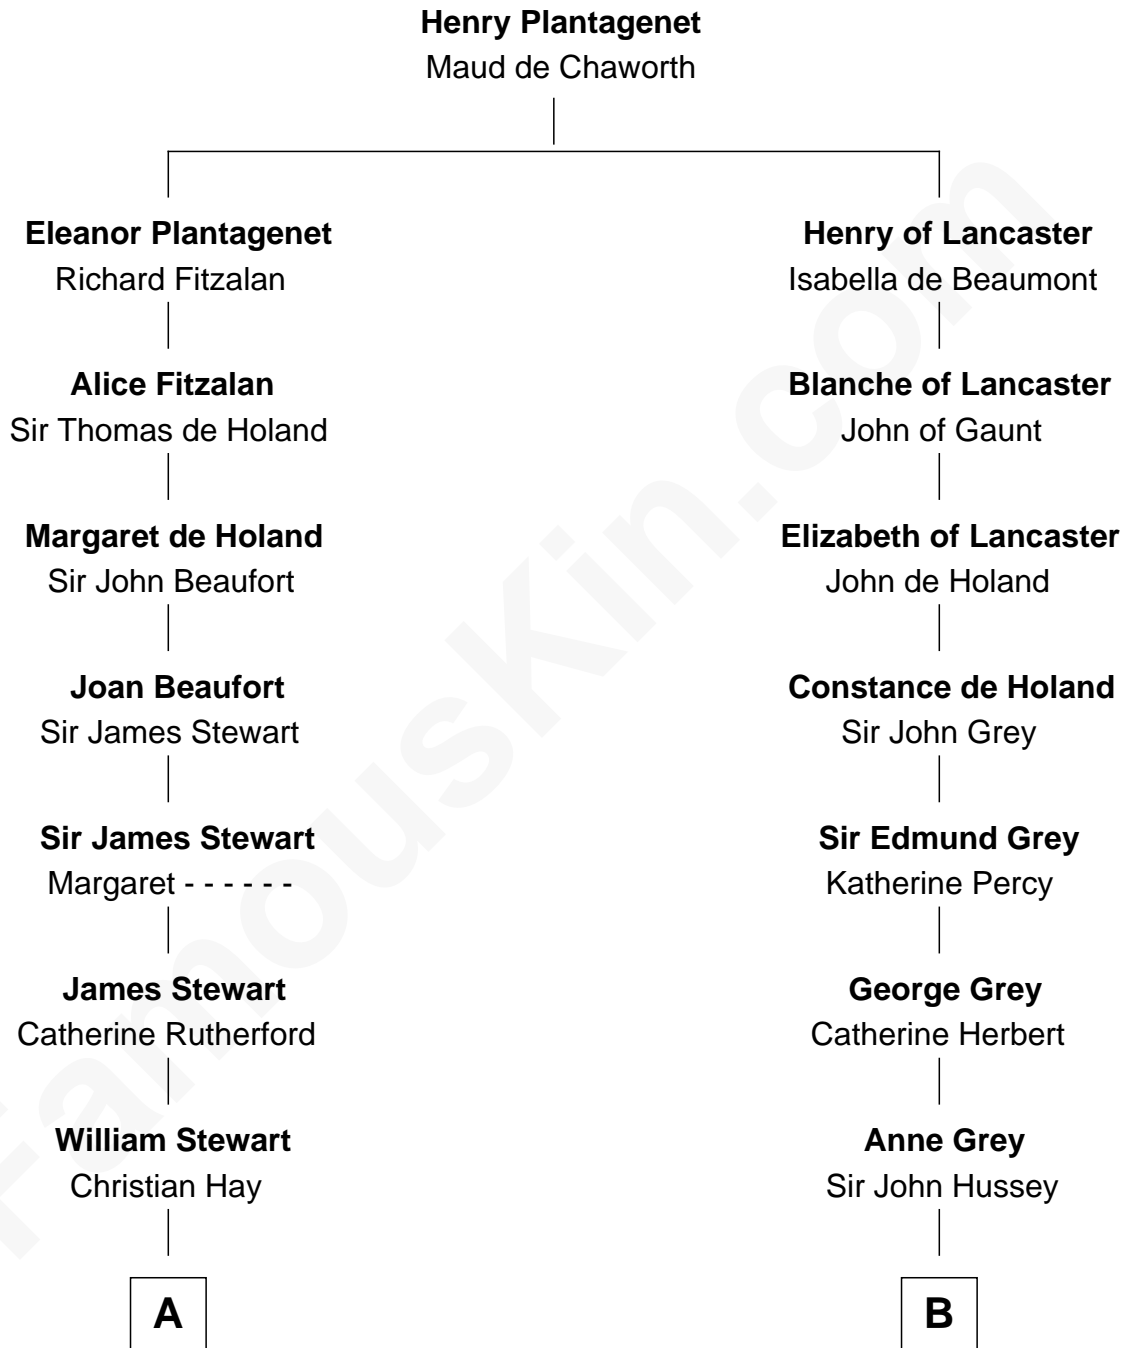

FamousKin.com

Relationship Chart of

Johnny Mercer

Songwriter and Co-Founder of Capitol Records

14th cousin 4 times removed of

DeWitt Clinton

6th Governor of New York

C

George Anderson Mercer

Lillian Elizabeth Ciucevich

Johnny Mercer

Co-Founder of Capitol Records

FamousKin.com