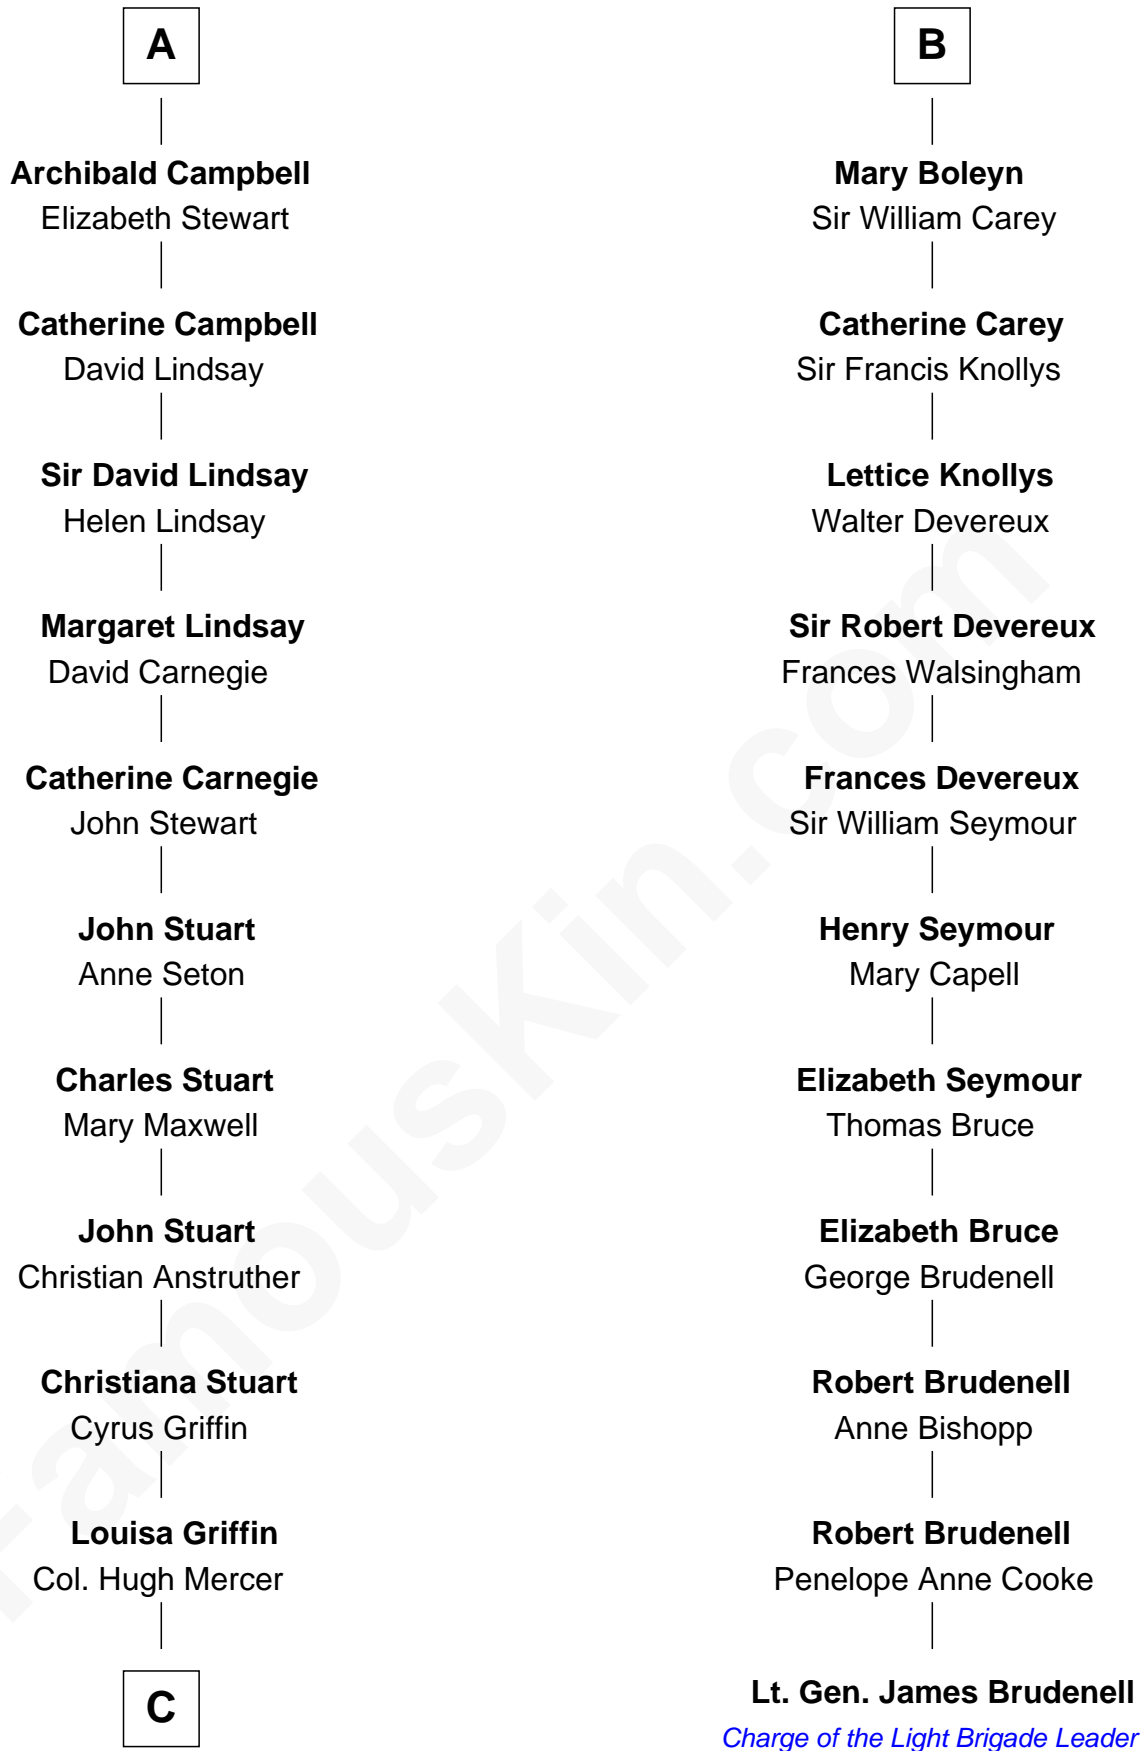

## Relationship Chart of

### Johnny Mercer

*Songwriter and Co-Founder of Capitol Records*

17th cousin 3 times removed of

### Lt. Gen. James Brudenell

*Leader of the "Charge of the Light Brigade"*

C

Gen. Hugh Weedon Mercer

Mary Stiles Anderson

George Anderson Mercer

Nanny Maury Herndon

George Anderson Mercer