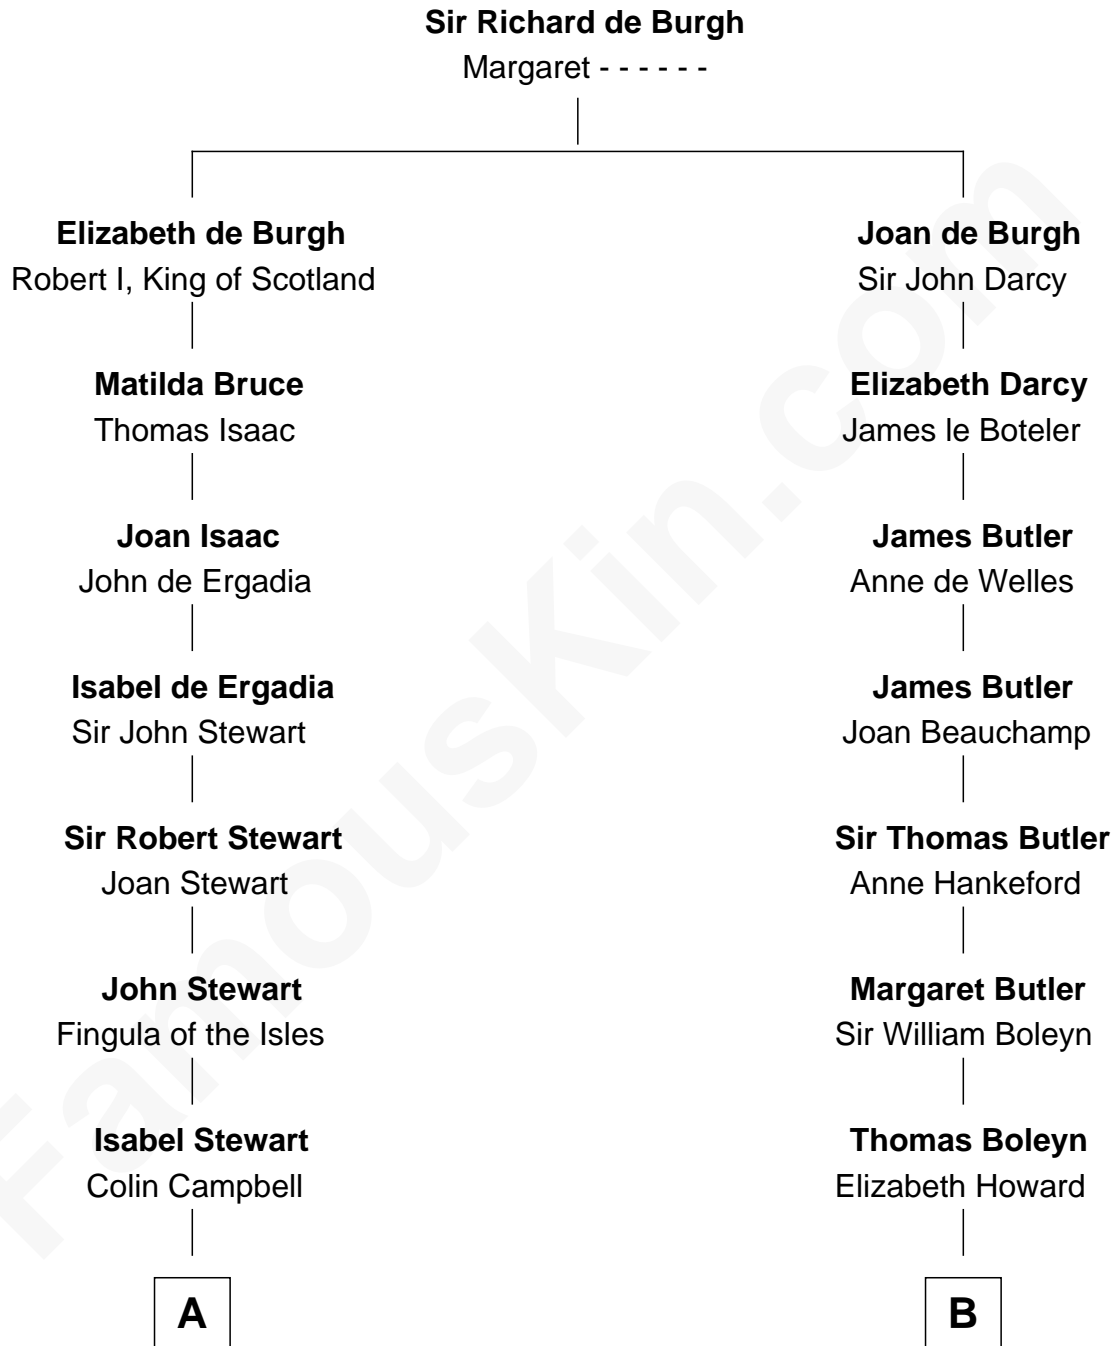

FamousKin.com

Relationship Chart of

Johnny Mercer

Songwriter and Co-Founder of Capitol Records

17th cousin 3 times removed of

Lt. Gen. James Brudenell

Leader of the "Charge of the Light Brigade"