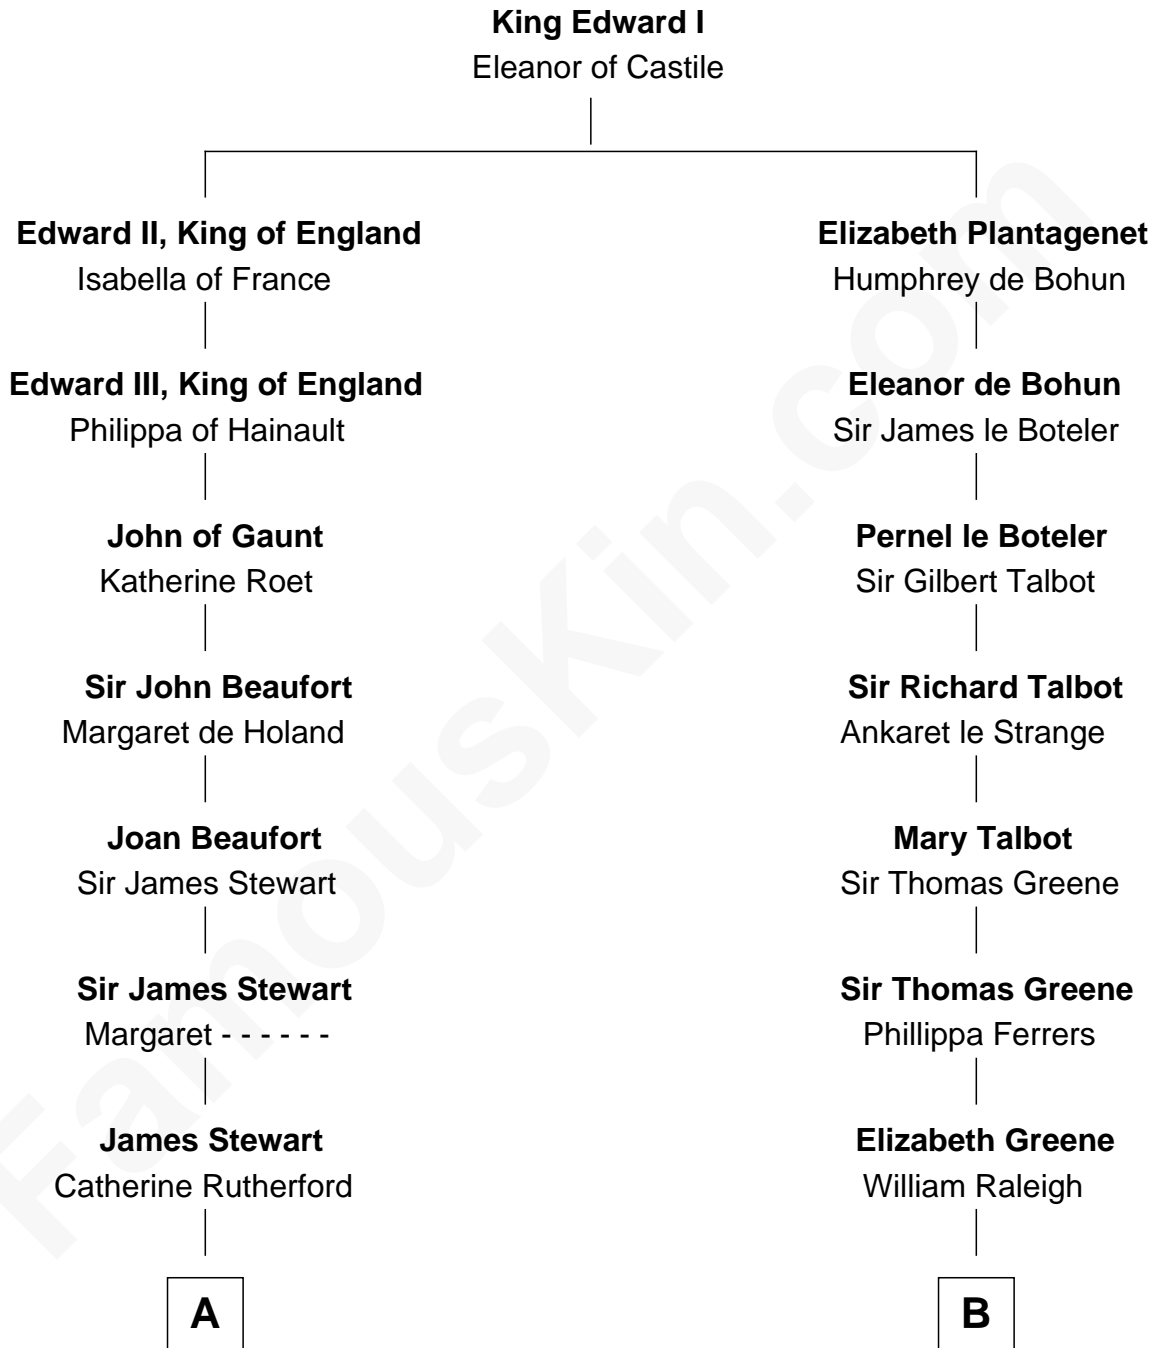

## Relationship Chart of

### Johnny Mercer

*Songwriter and Co-Founder of Capitol Records*

14th cousin 5 times removed of

### Jonathan Swift

*Author of Gulliver's Travels*

**C**

George Anderson Mercer

Nanny Maury Herndon

George Anderson Mercer

Lillian Elizabeth Ciucevich

Johnny Mercer