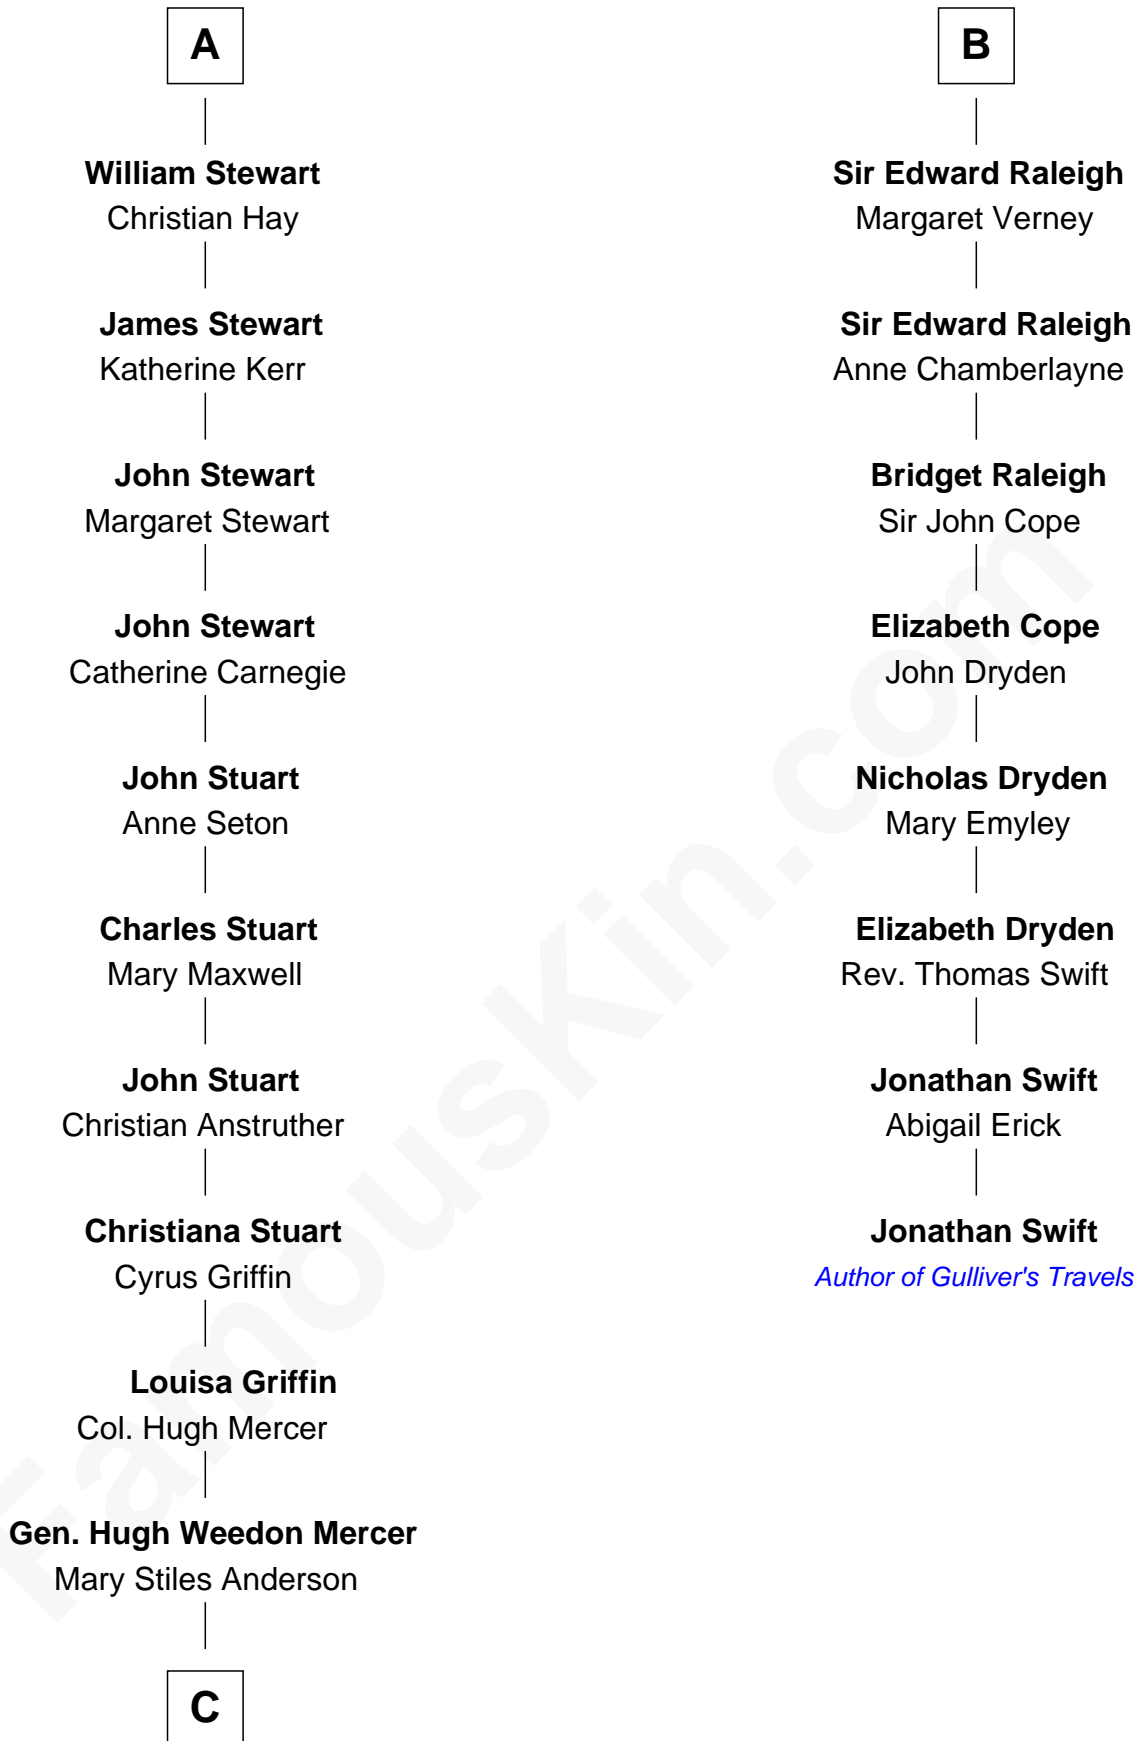

## Relationship Chart of

### Johnny Mercer

*Songwriter and Co-Founder of Capitol Records*

14th cousin 5 times removed of

### Jonathan Swift

*Author of Gulliver's Travels*

**C**

George Anderson Mercer

Nanny Maury Herndon

George Anderson Mercer

Lillian Elizabeth Ciucevich

Johnny Mercer