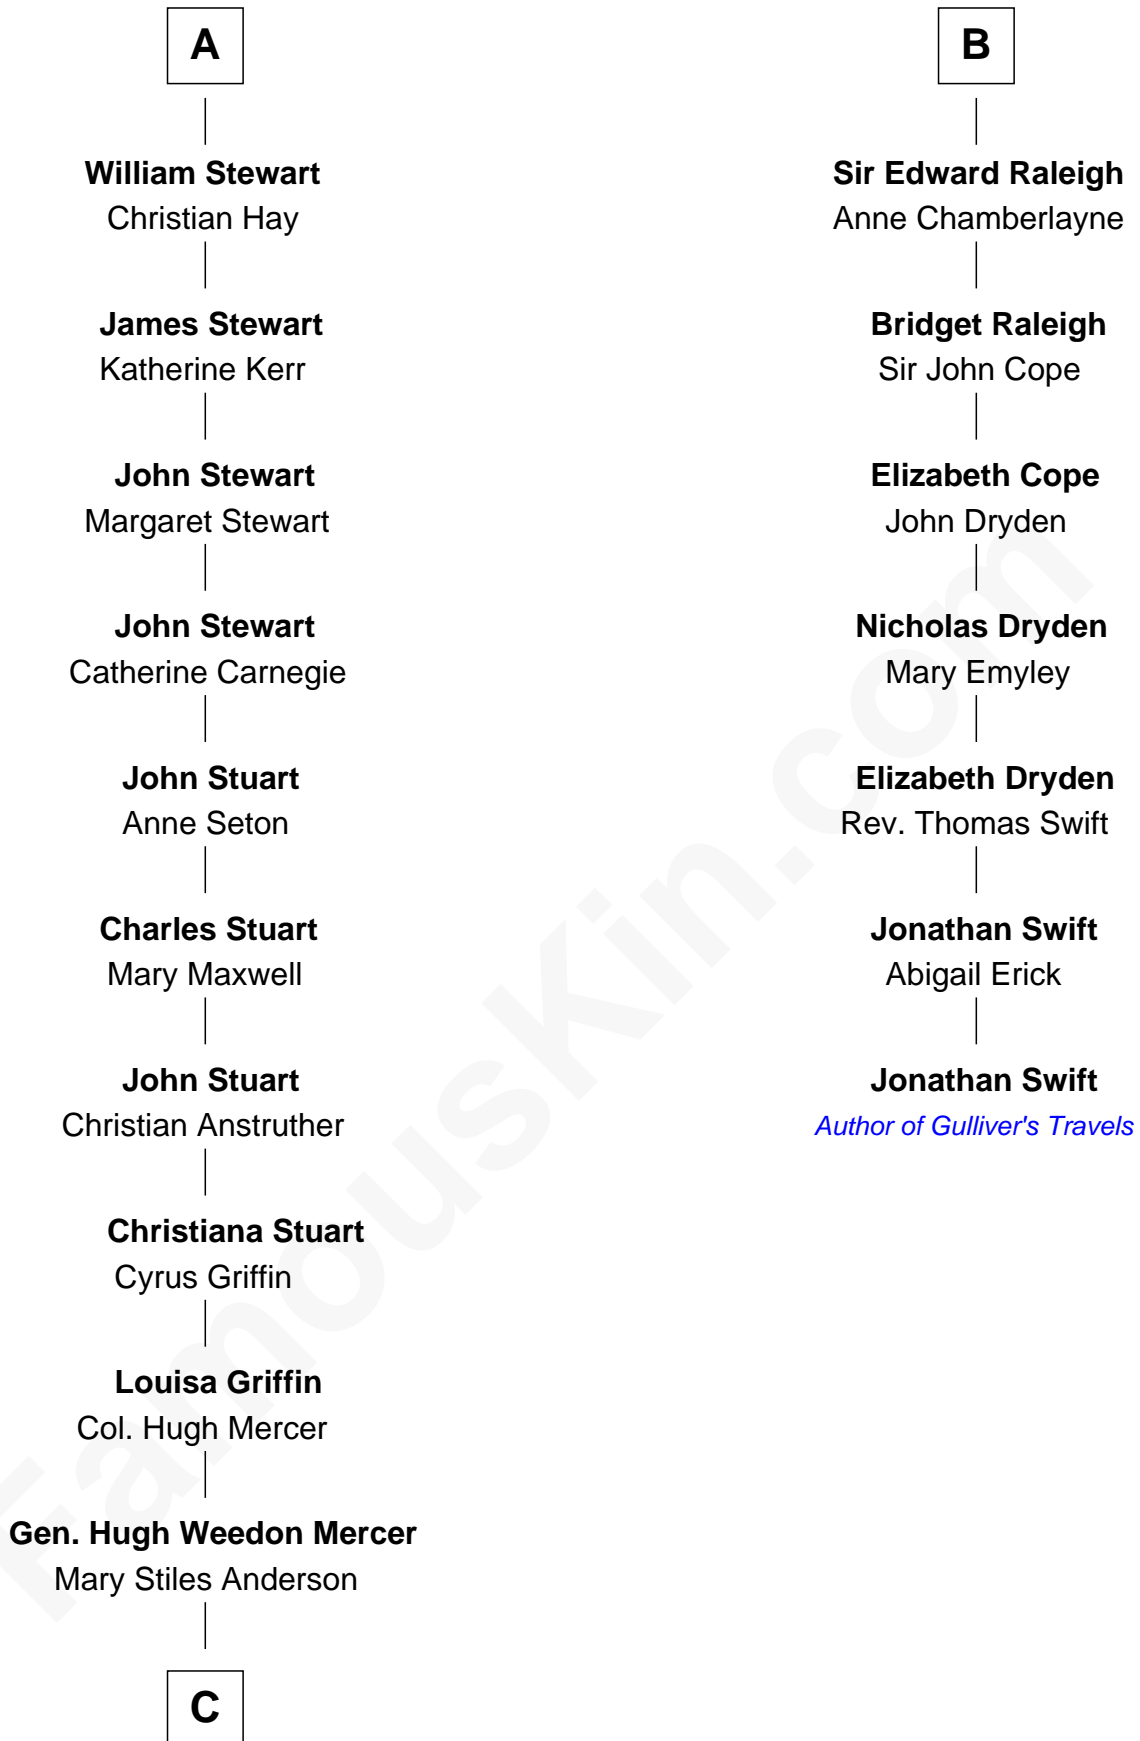

FamousKin.com

Relationship Chart of

Johnny Mercer

Songwriter and Co-Founder of Capitol Records

13th cousin 6 times removed of

Jonathan Swift

Author of Gulliver's Travels

C

George Anderson Mercer

Nanny Maury Herndon

George Anderson Mercer

Lillian Elizabeth Ciucevich

Johnny Mercer

Co-Founder of Capitol Records

FamousKin.com