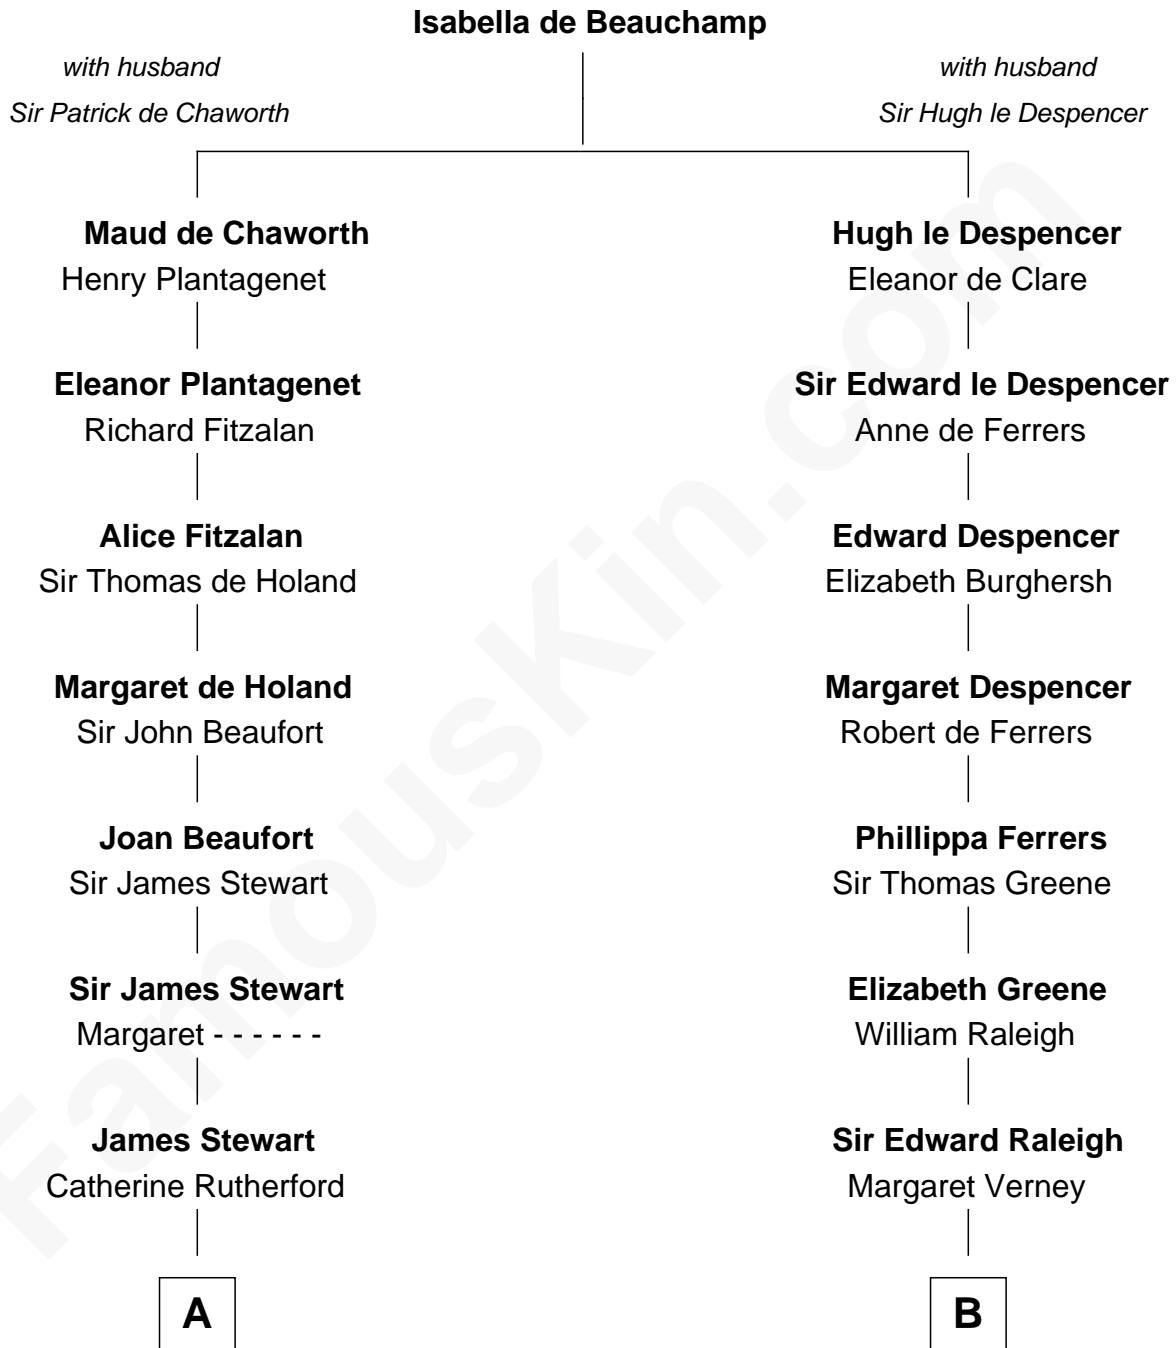

FamousKin.com

Relationship Chart of

Johnny Mercer

Songwriter and Co-Founder of Capitol Records

13th cousin 6 times removed of

Jonathan Swift

Author of Gulliver's Travels

C

George Anderson Mercer

Nanny Maury Herndon

George Anderson Mercer

Lillian Elizabeth Ciucevich

Johnny Mercer

Co-Founder of Capitol Records

FamousKin.com