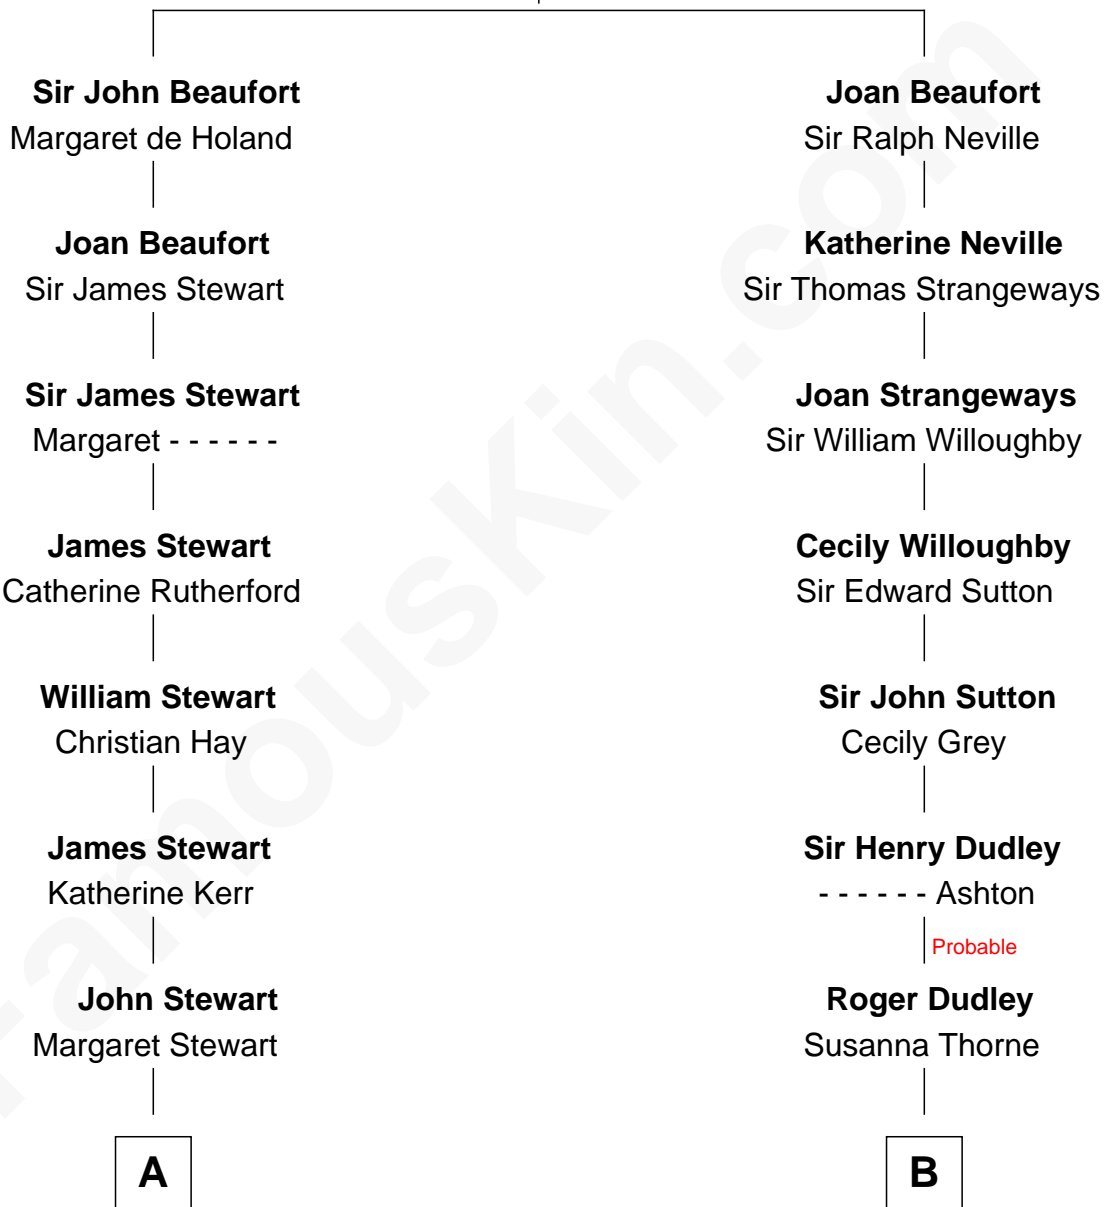

## Relationship Chart of

### Johnny Mercer

*Songwriter and Co-Founder of Capitol Records*

16th cousin 2 times removed of

**Alan Ladd**  
*Movie Actor*

**John of Gaunt**  
Katherine Roet

**C**

Alan Harwood Ladd

Selina Raleigh