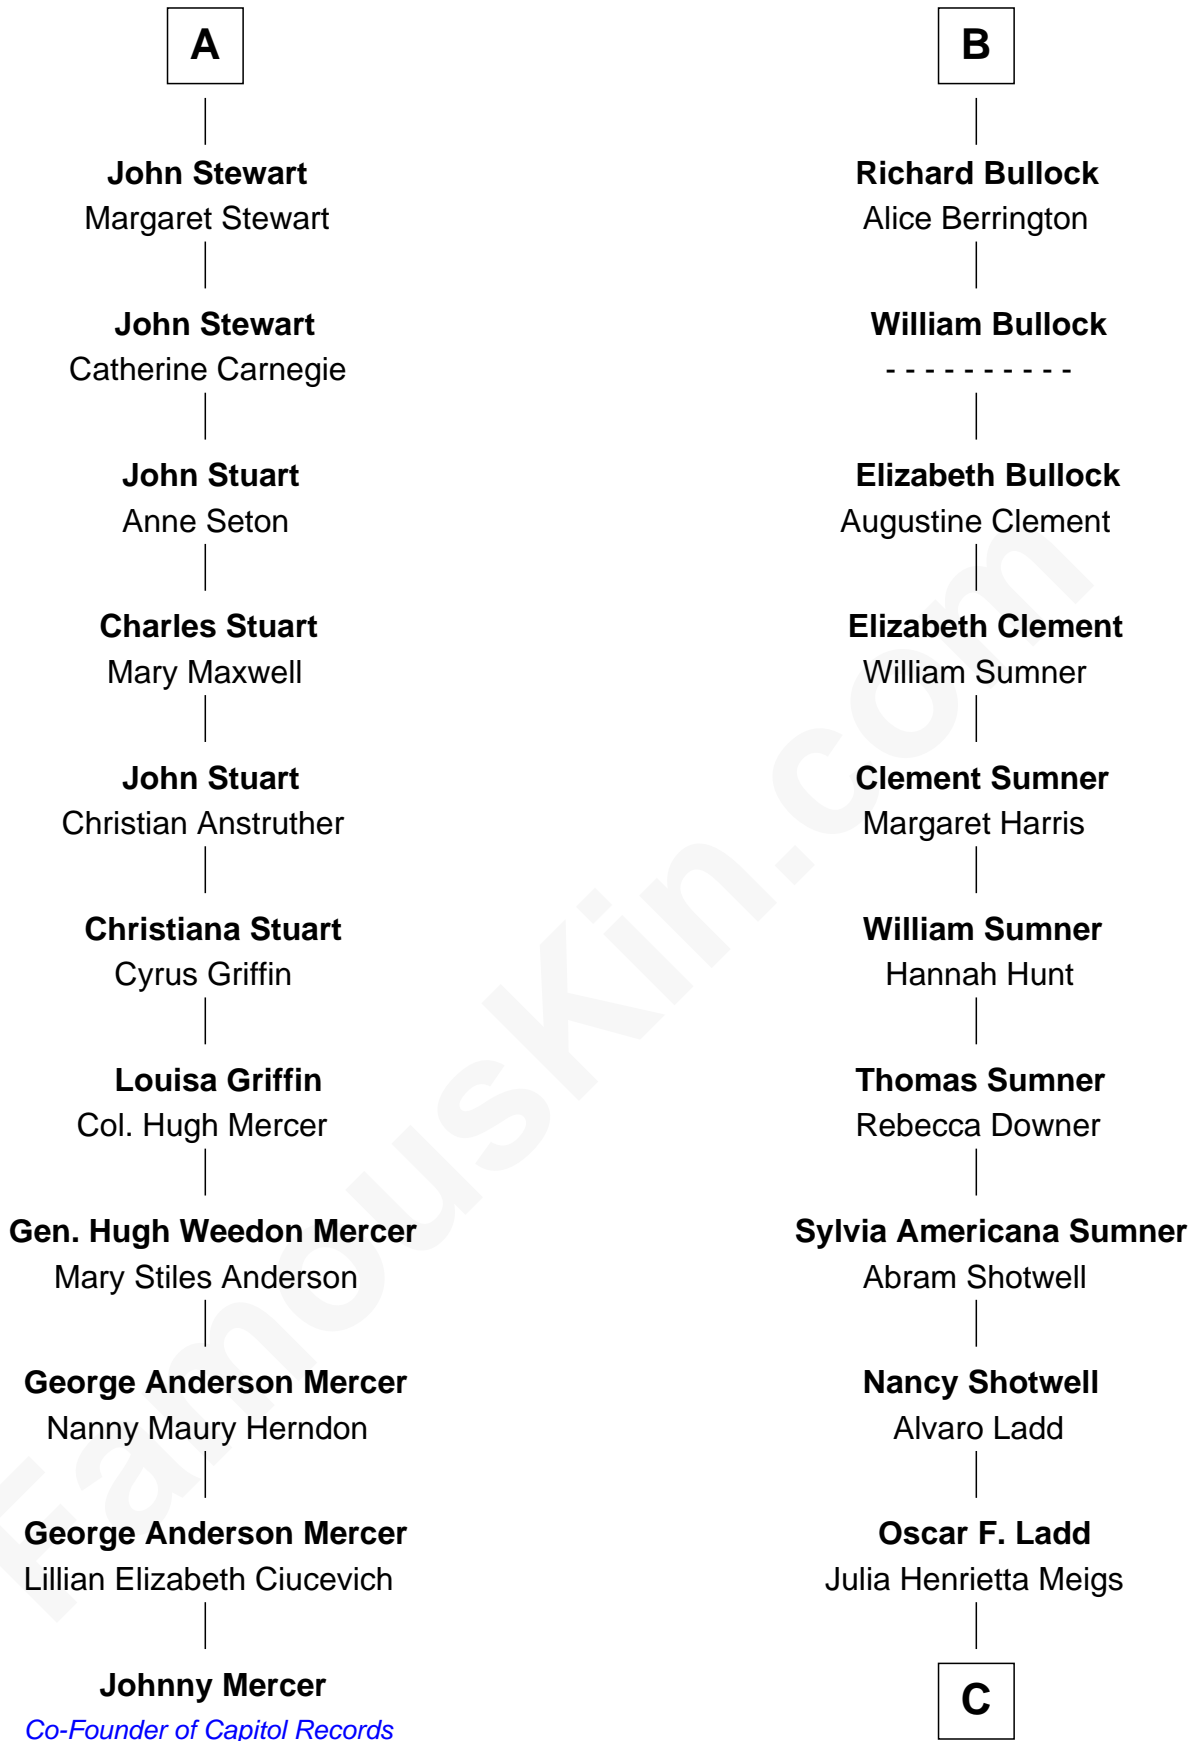

FamousKin.com

Relationship Chart of

Johnny Mercer

Songwriter and Co-Founder of Capitol Records

17th cousin 1 time removed of

Alan Ladd
Movie Actor

C

Alan Harwood Ladd

Selina Raleigh

Alan Ladd

Movie Actor

FamousKin.com