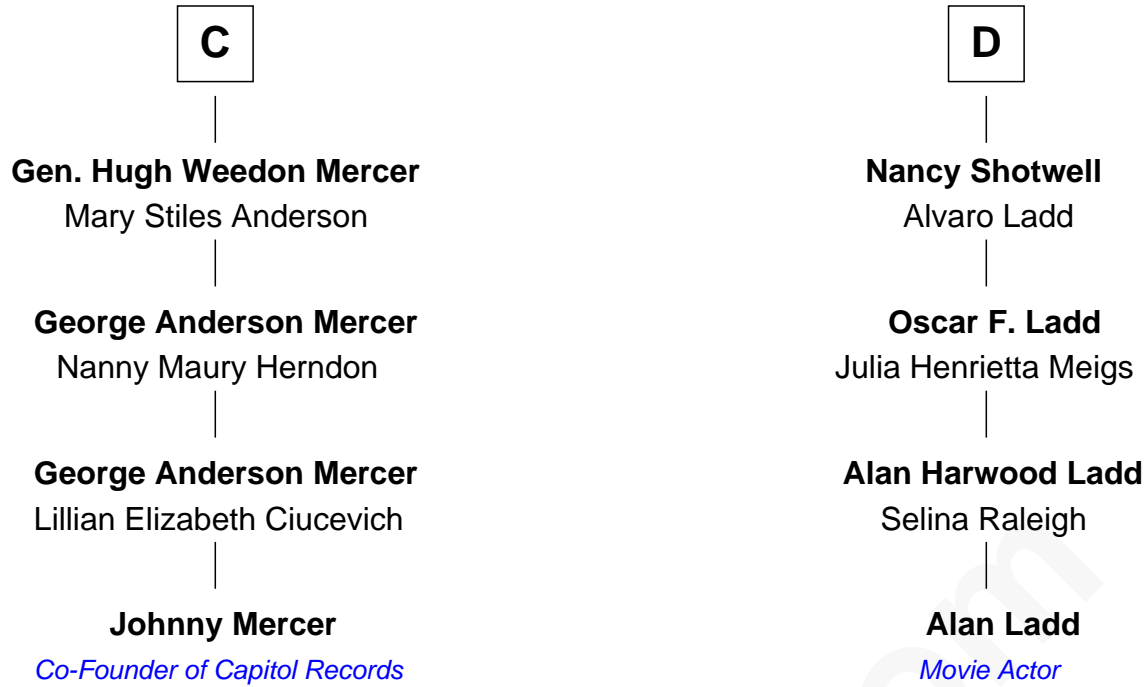

FamousKin.com Relationship Chart of

Johnny Mercer

Songwriter and Co-Founder of Capitol Records

20th cousin of

Alan Ladd

Movie Actor

Sir Richard de Burgh

Margaret - - - - -

Elizabeth de Burgh
Robert I, King of Scotland

Matilda Bruce
Thomas Isaac

Joan Isaac
John de Ergadia

Isabel de Ergadia
Sir John Stewart

Sir Robert Stewart
Joan Stewart

John Stewart
Fingula of the Isles

Isabel Stewart
Colin Campbell

A

Eleanor de Burgh
Sir Thomas de Multon

Joan de Multon
Sir Robert FitzWalter

Sir John FitzWalter
Eleanor de Percy

Alice FitzWalter
Aubrey de Vere

Sir Richard de Vere
Alice Sergeaux

Sir John de Vere
Elizabeth Howard

Joan de Vere
Sir William Norreys

B

FamousKin.com