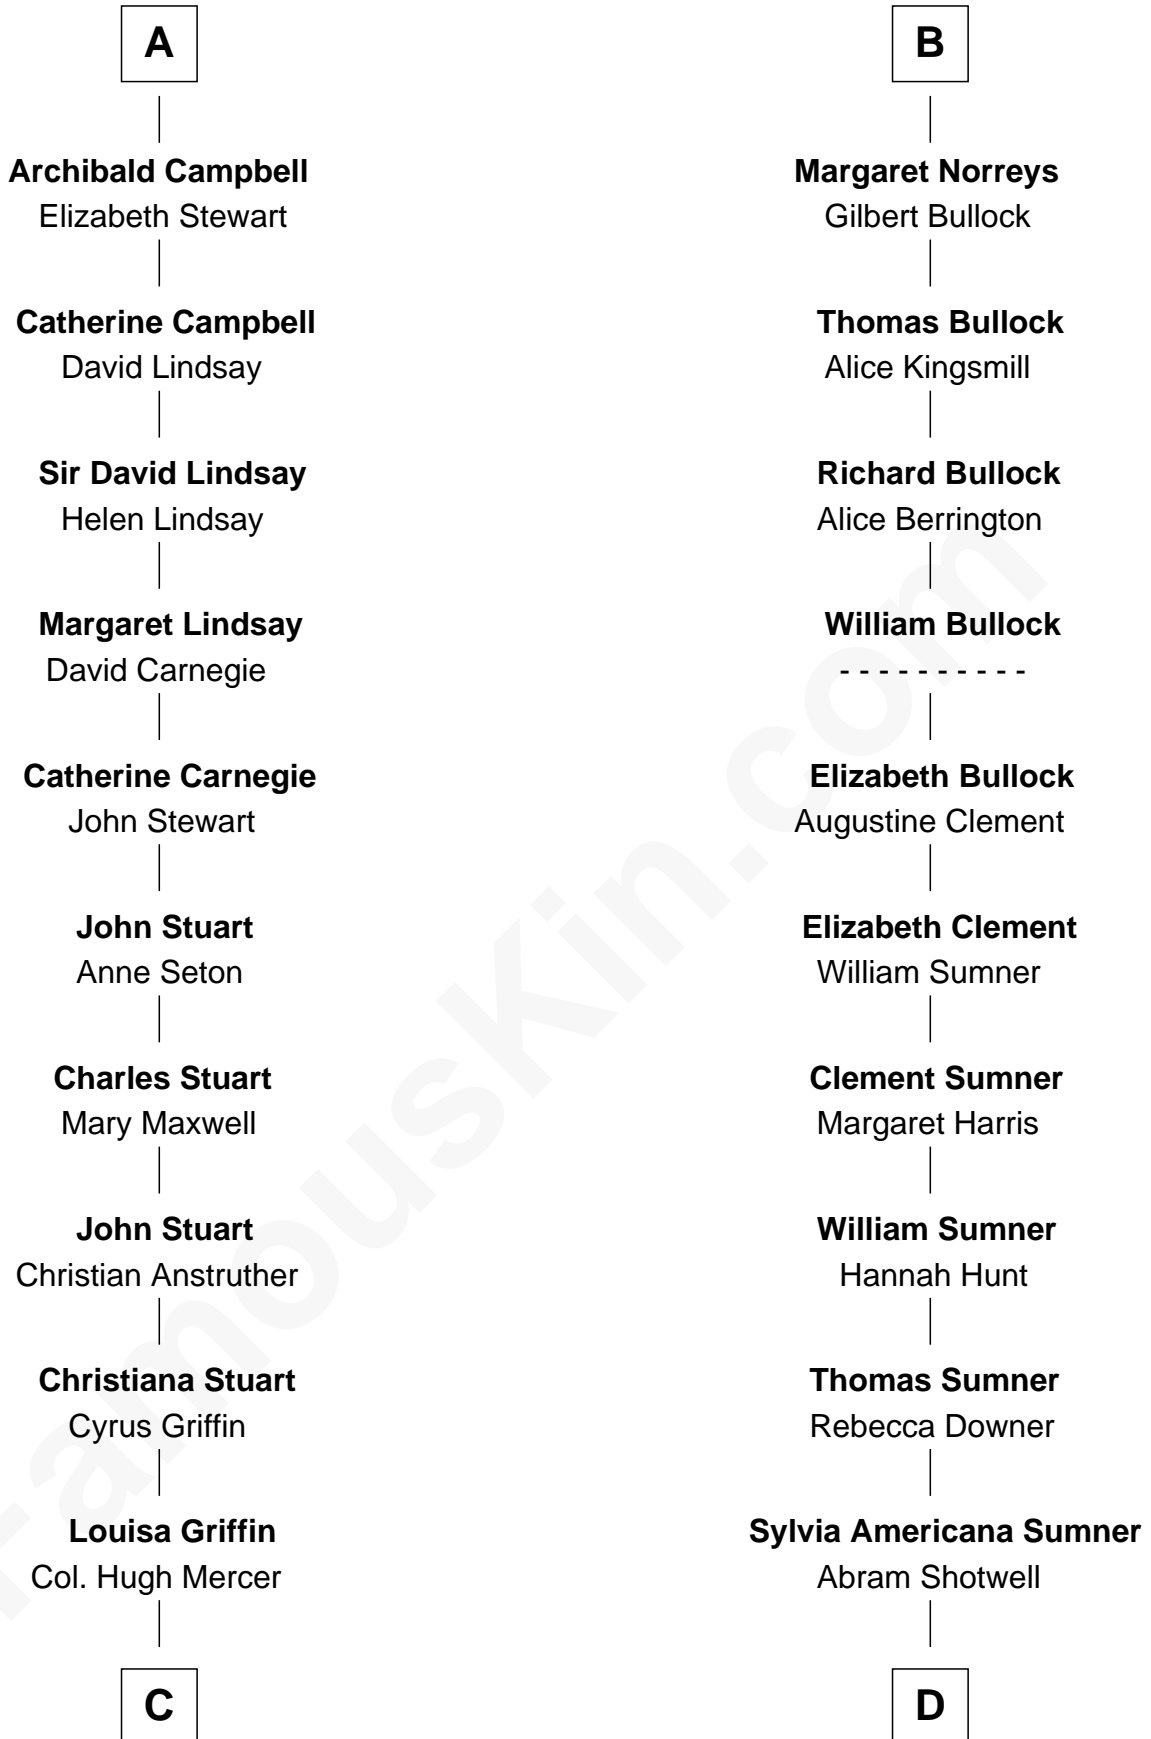

FamousKin.com Relationship Chart of

Johnny Mercer

Songwriter and Co-Founder of Capitol Records

20th cousin of

Alan Ladd

Movie Actor

Sir Richard de Burgh

Margaret - - - - -

Elizabeth de Burgh
Robert I, King of Scotland

Matilda Bruce
Thomas Isaac

Joan Isaac
John de Ergadia

Isabel de Ergadia
Sir John Stewart

Sir Robert Stewart
Joan Stewart

John Stewart
Fingula of the Isles

Isabel Stewart
Colin Campbell

A

Eleanor de Burgh
Sir Thomas de Multon

Joan de Multon
Sir Robert FitzWalter

Sir John FitzWalter
Eleanor de Percy

Alice FitzWalter
Aubrey de Vere

Sir Richard de Vere
Alice Sergeaux

Sir John de Vere
Elizabeth Howard

Joan de Vere
Sir William Norreys

B

FamousKin.com