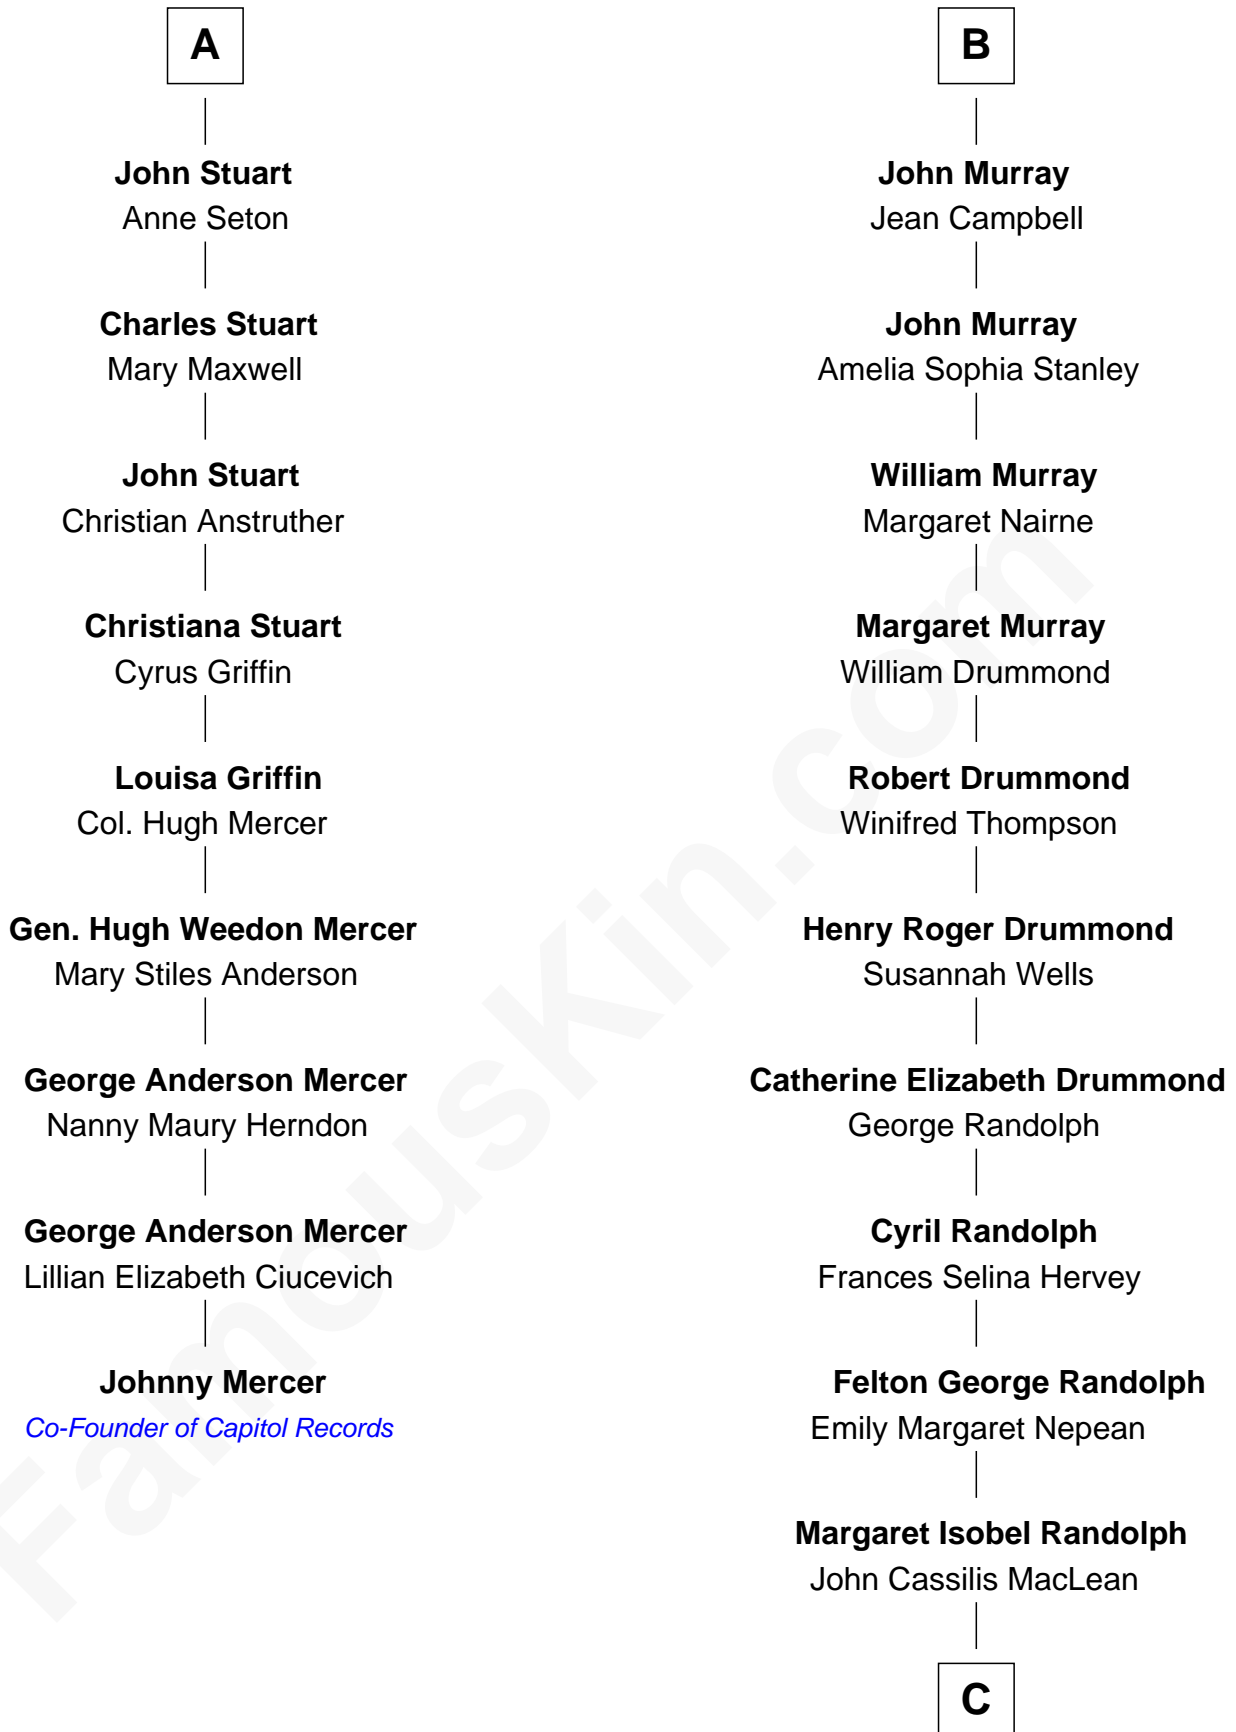

## Relationship Chart of

### Johnny Mercer

*Songwriter and Co-Founder of Capitol Records*

15th cousin 3 times removed of

**Hugh Grant**  
*Movie Actor*

**Sir David Lindsay**  
Marjory Ogilvie

**C**

**Fynvola Susan MacLean**

James Murray Grant