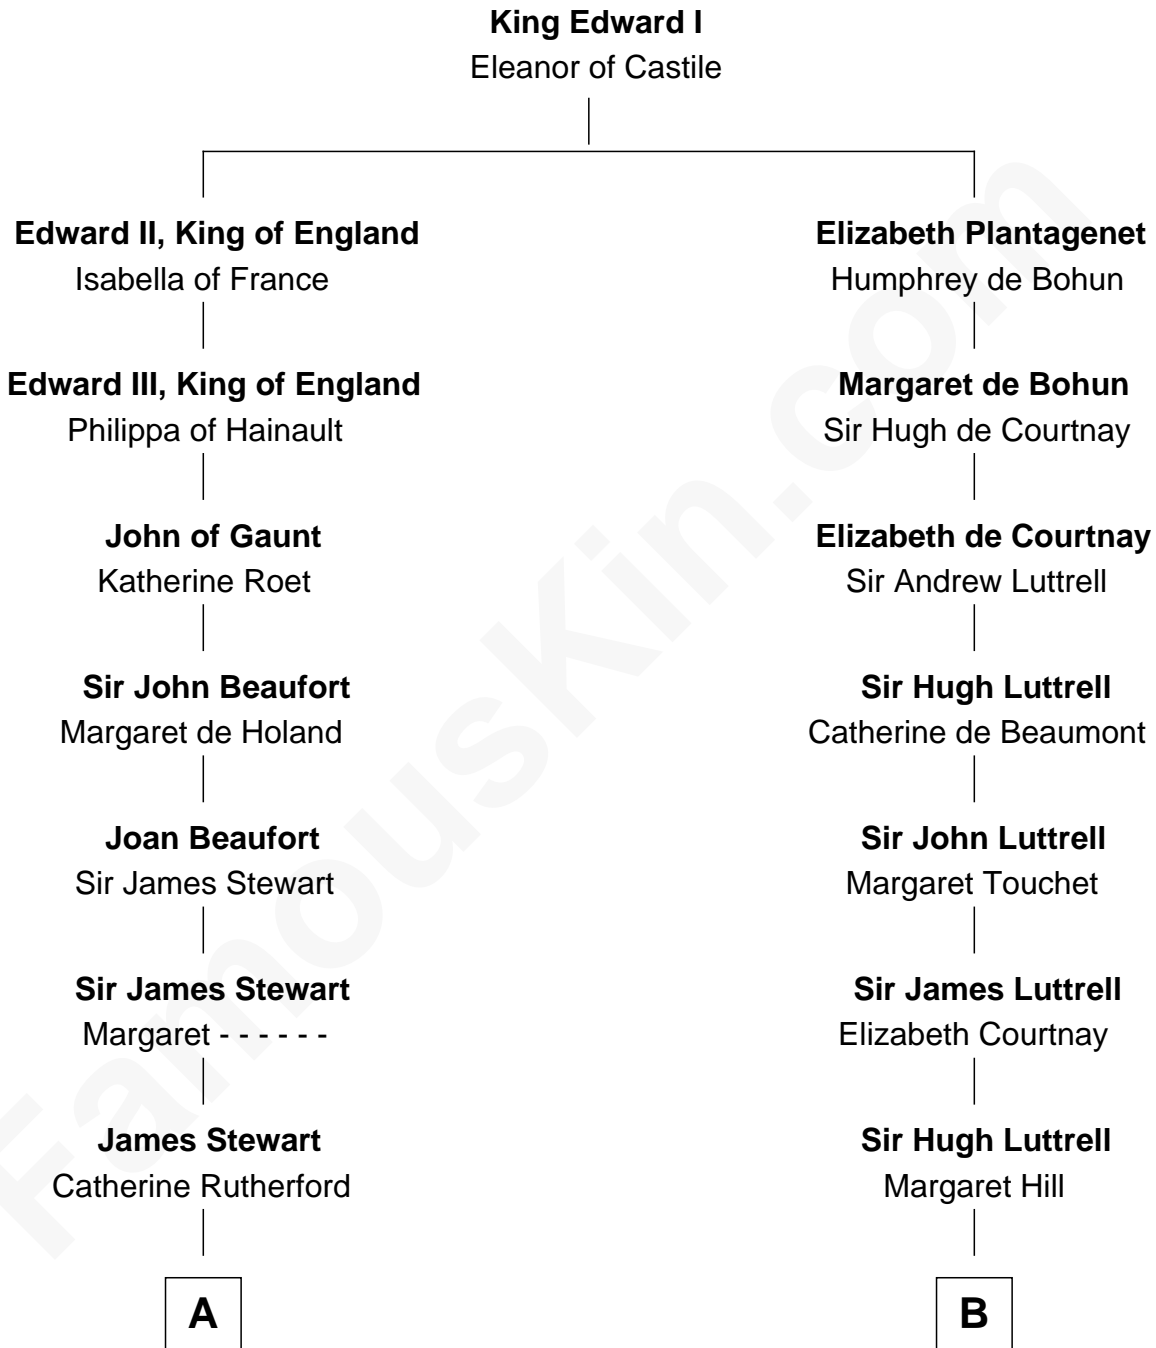

## Relationship Chart of

### Johnny Mercer

*Songwriter and Co-Founder of Capitol Records*

17th cousin 2 times removed of

**Herman Melville**  
*Author of Moby Dick*

**C**

George Anderson Mercer

Nanny Maury Herndon

George Anderson Mercer