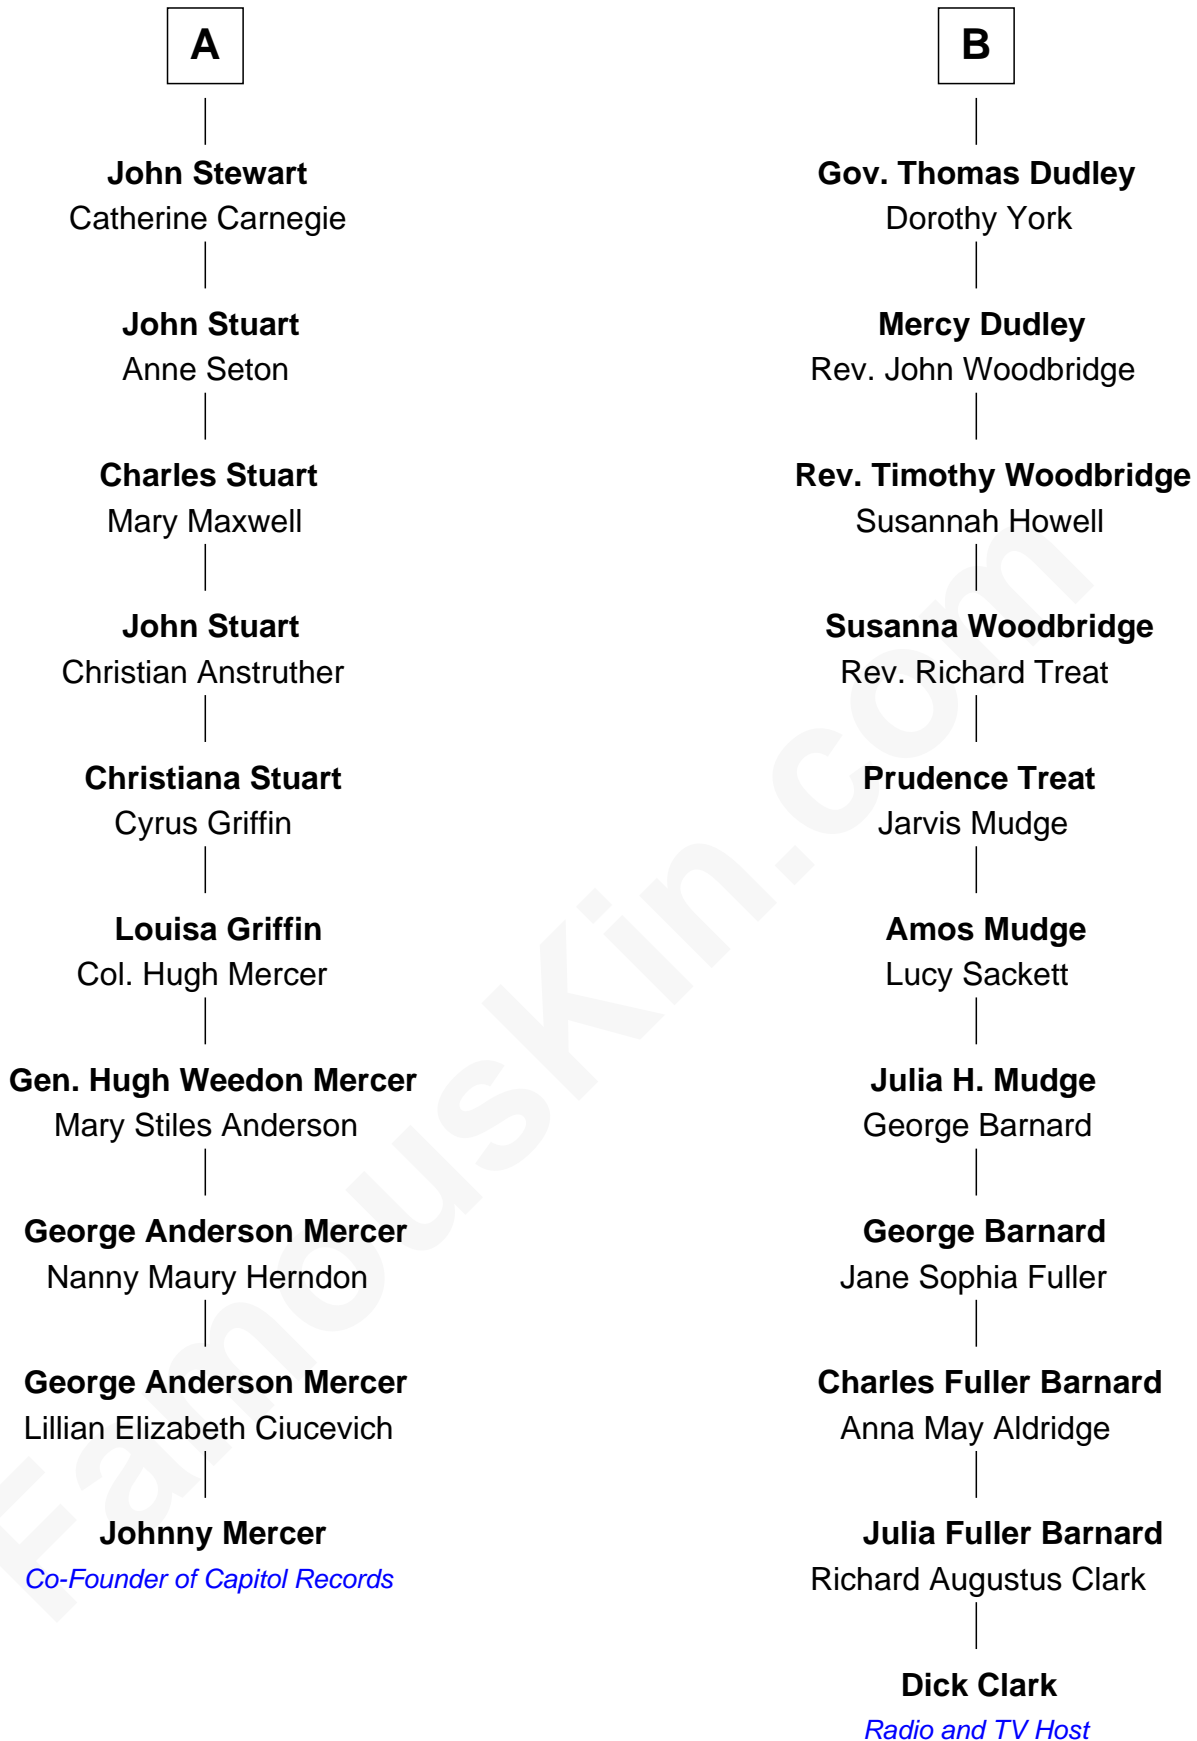

FamousKin.com

Relationship Chart of

Johnny Mercer

Songwriter and Co-Founder of Capitol Records

16th cousin 1 time removed of

Dick Clark

Radio and TV Host

Sir Thomas de Holand

Alice Fitzalan

Dick Clark photo by [Alan Light](#) (CC BY 2.0)