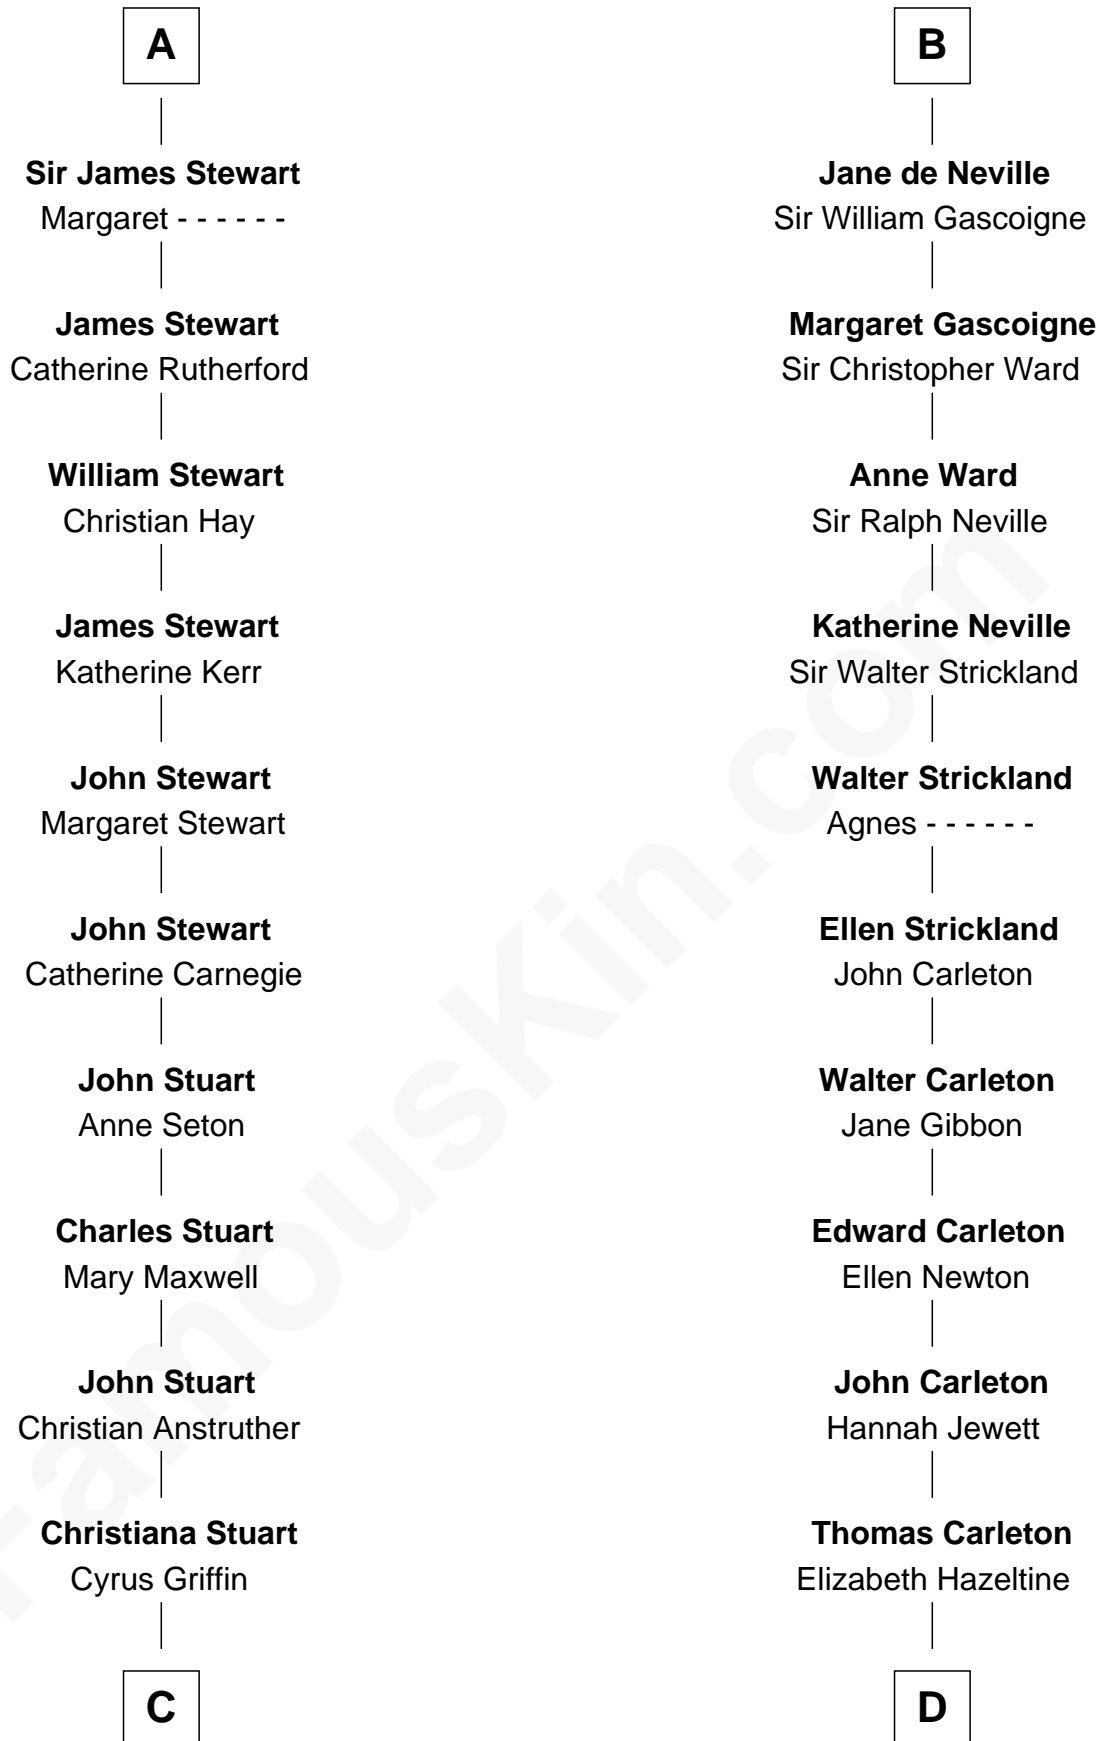

FamousKin.com Relationship Chart of

Johnny Mercer

Songwriter and Co-Founder of Capitol Records

21st cousin of

Charles A. Pillsbury

Co-Founder of C.A. Pillsbury Co.

Alan la Zouche

Ellen de Quincy

Margaret de Stafford

Ralph de Neville

Mary Ferrers

John Neville

Elizabeth Newmarch

B

C

Louisa Griffin
Col. Hugh Mercer