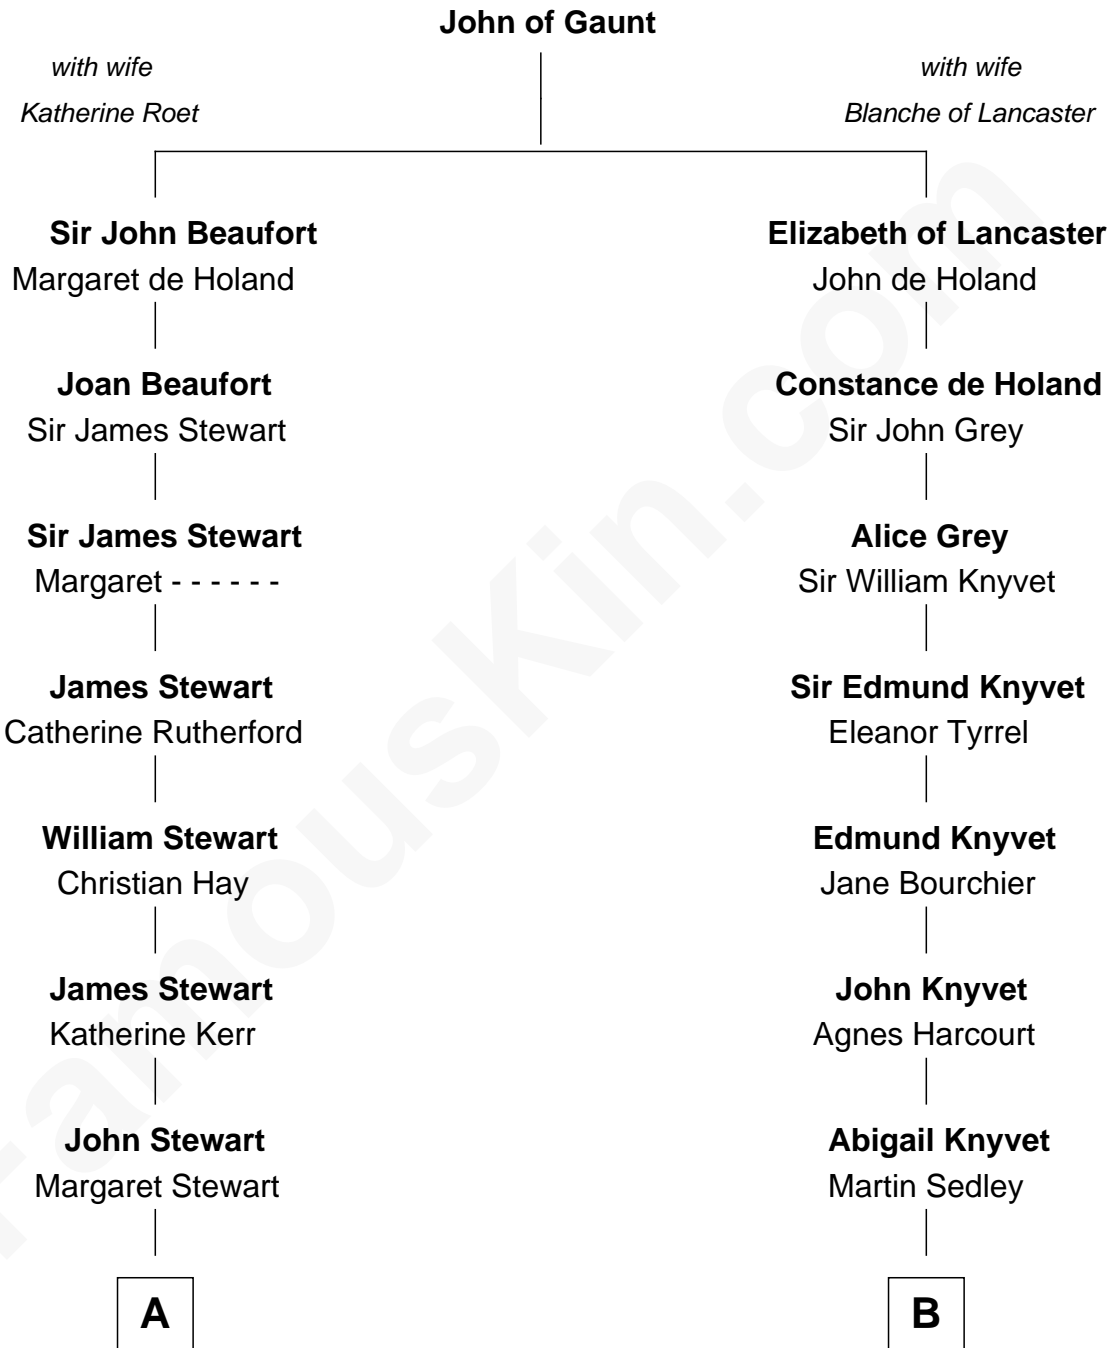

FamousKin.com

Relationship Chart of

Johnny Mercer

Songwriter and Co-Founder of Capitol Records

16th cousin 4 times removed of

Carly Fiorina

CEO of Hewlett-Packard

C

John Walker Weber

Maude Graves

Cara Carleton Weber

Harold Marvin Sneed

Joseph Tyree Sneed

Madelon Montross Juergens

Carly Fiorina

CEO of Hewlett-Packard