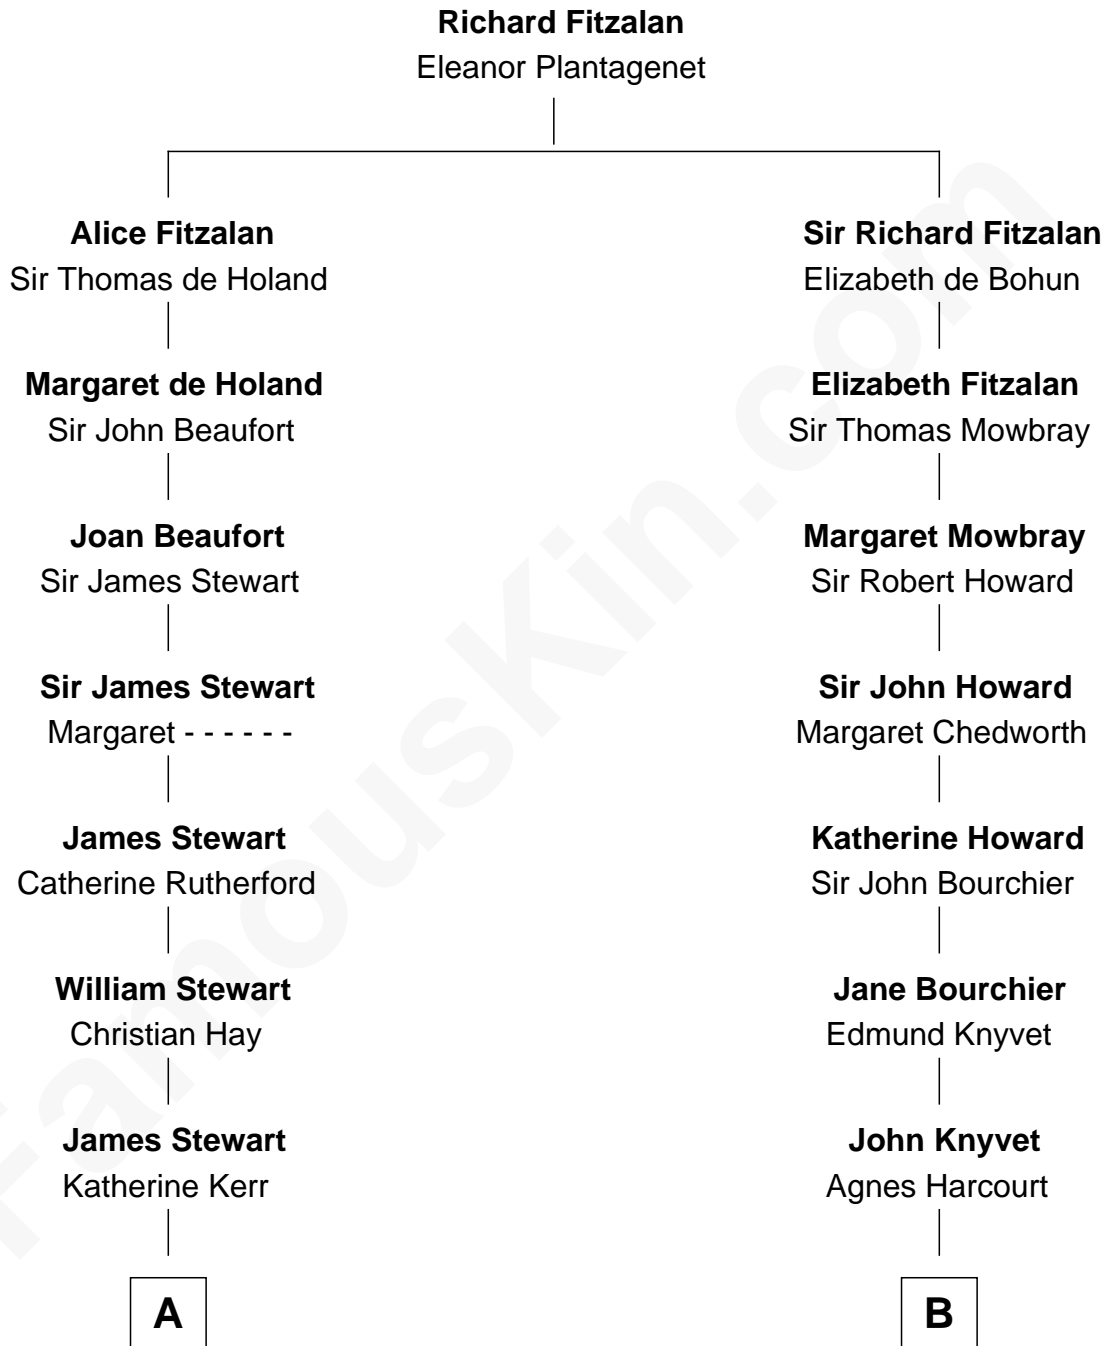

FamousKin.com

Relationship Chart of

Johnny Mercer

Songwriter and Co-Founder of Capitol Records

17th cousin 4 times removed of

Carly Fiorina

CEO of Hewlett-Packard

C

Margaret Isabella Walker

Heinrich Weber

John Walker Weber

Maude Graves

Cara Carleton Weber

Harold Marvin Sneed

Joseph Tyree Sneed

Madelon Montross Juergens