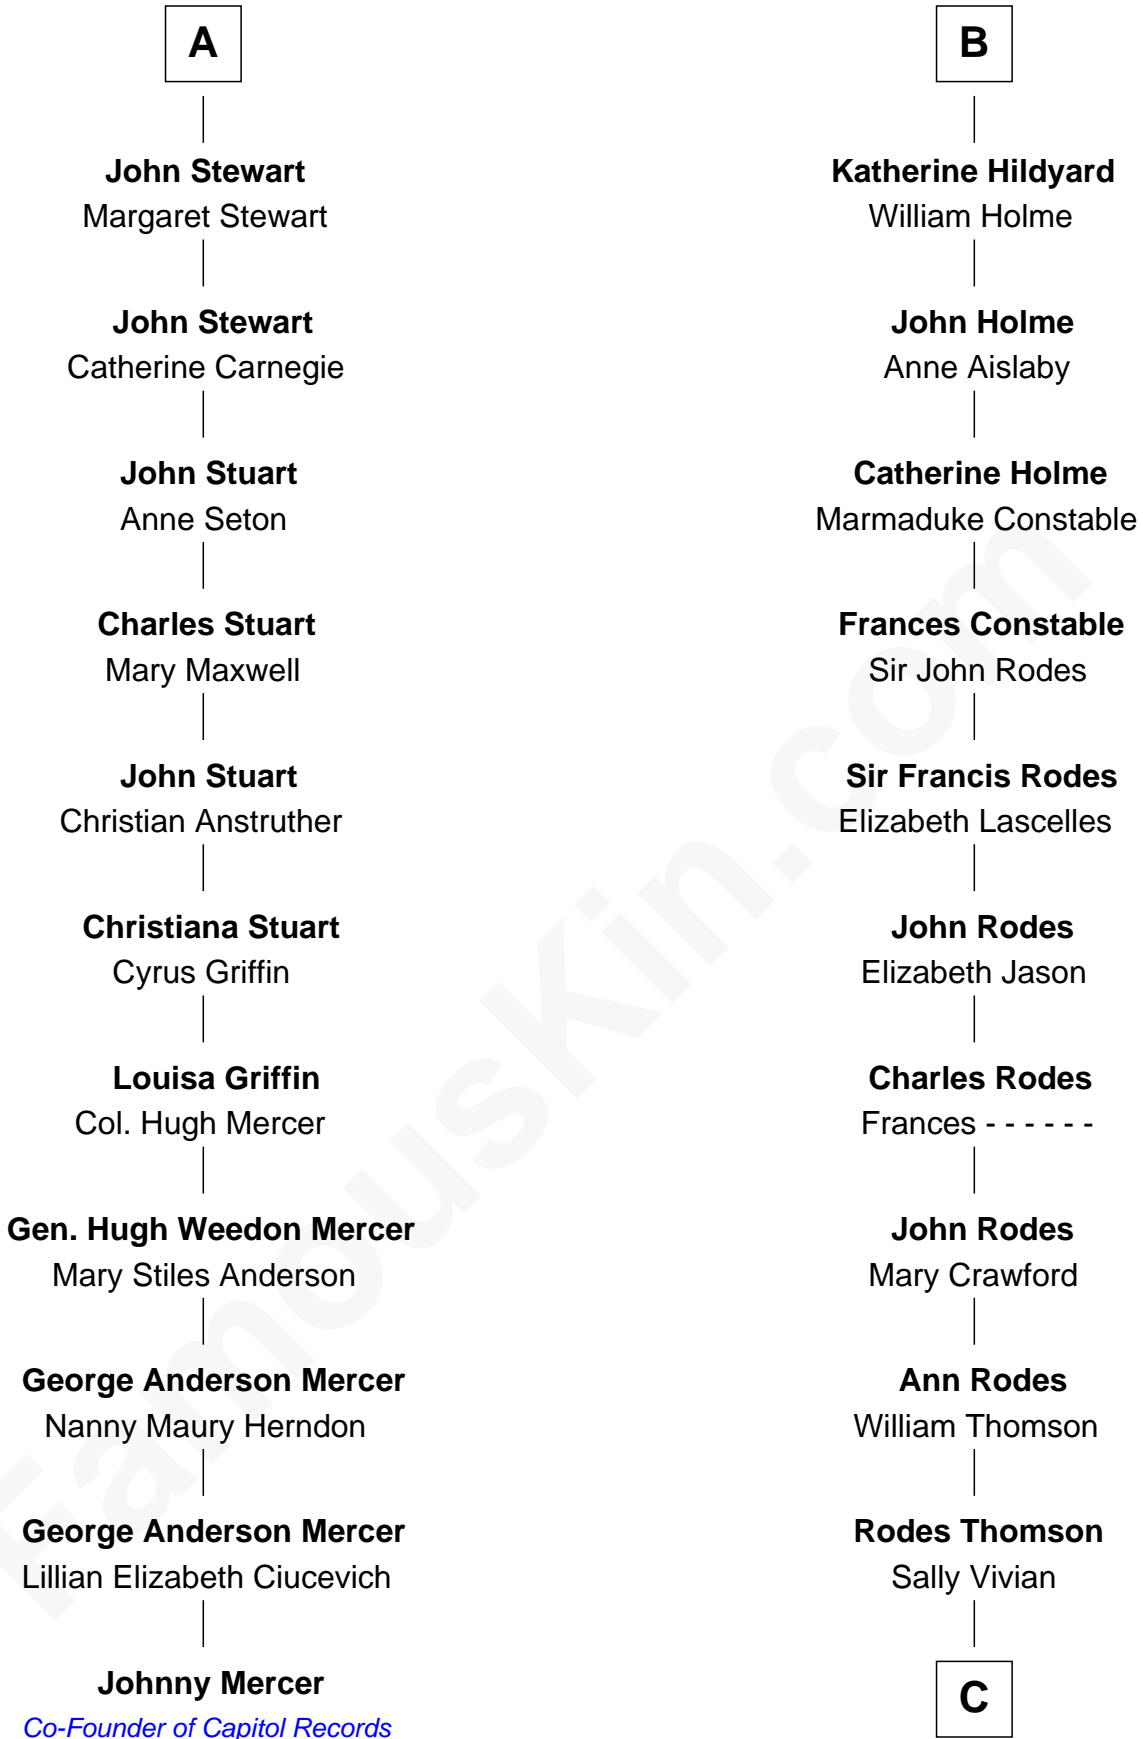

## Relationship Chart of

### Johnny Mercer

*Songwriter and Co-Founder of Capitol Records*

17th cousin 4 times removed of

**Melvyn Douglas**  
*Movie Actor*

**Edward III, King of England**  
Philippa of Hainault

**C**

**Nancy Thomson**

Thomas Johnson Garrett

**Sophia Garrett**

Erskine Douglas

**Emma Jane Douglas**

Col. George Taliaferro Shackelford

**Lena Priscilla Shackelford**

Edouard Gregory Hesselberg

**Melvyn Douglas**