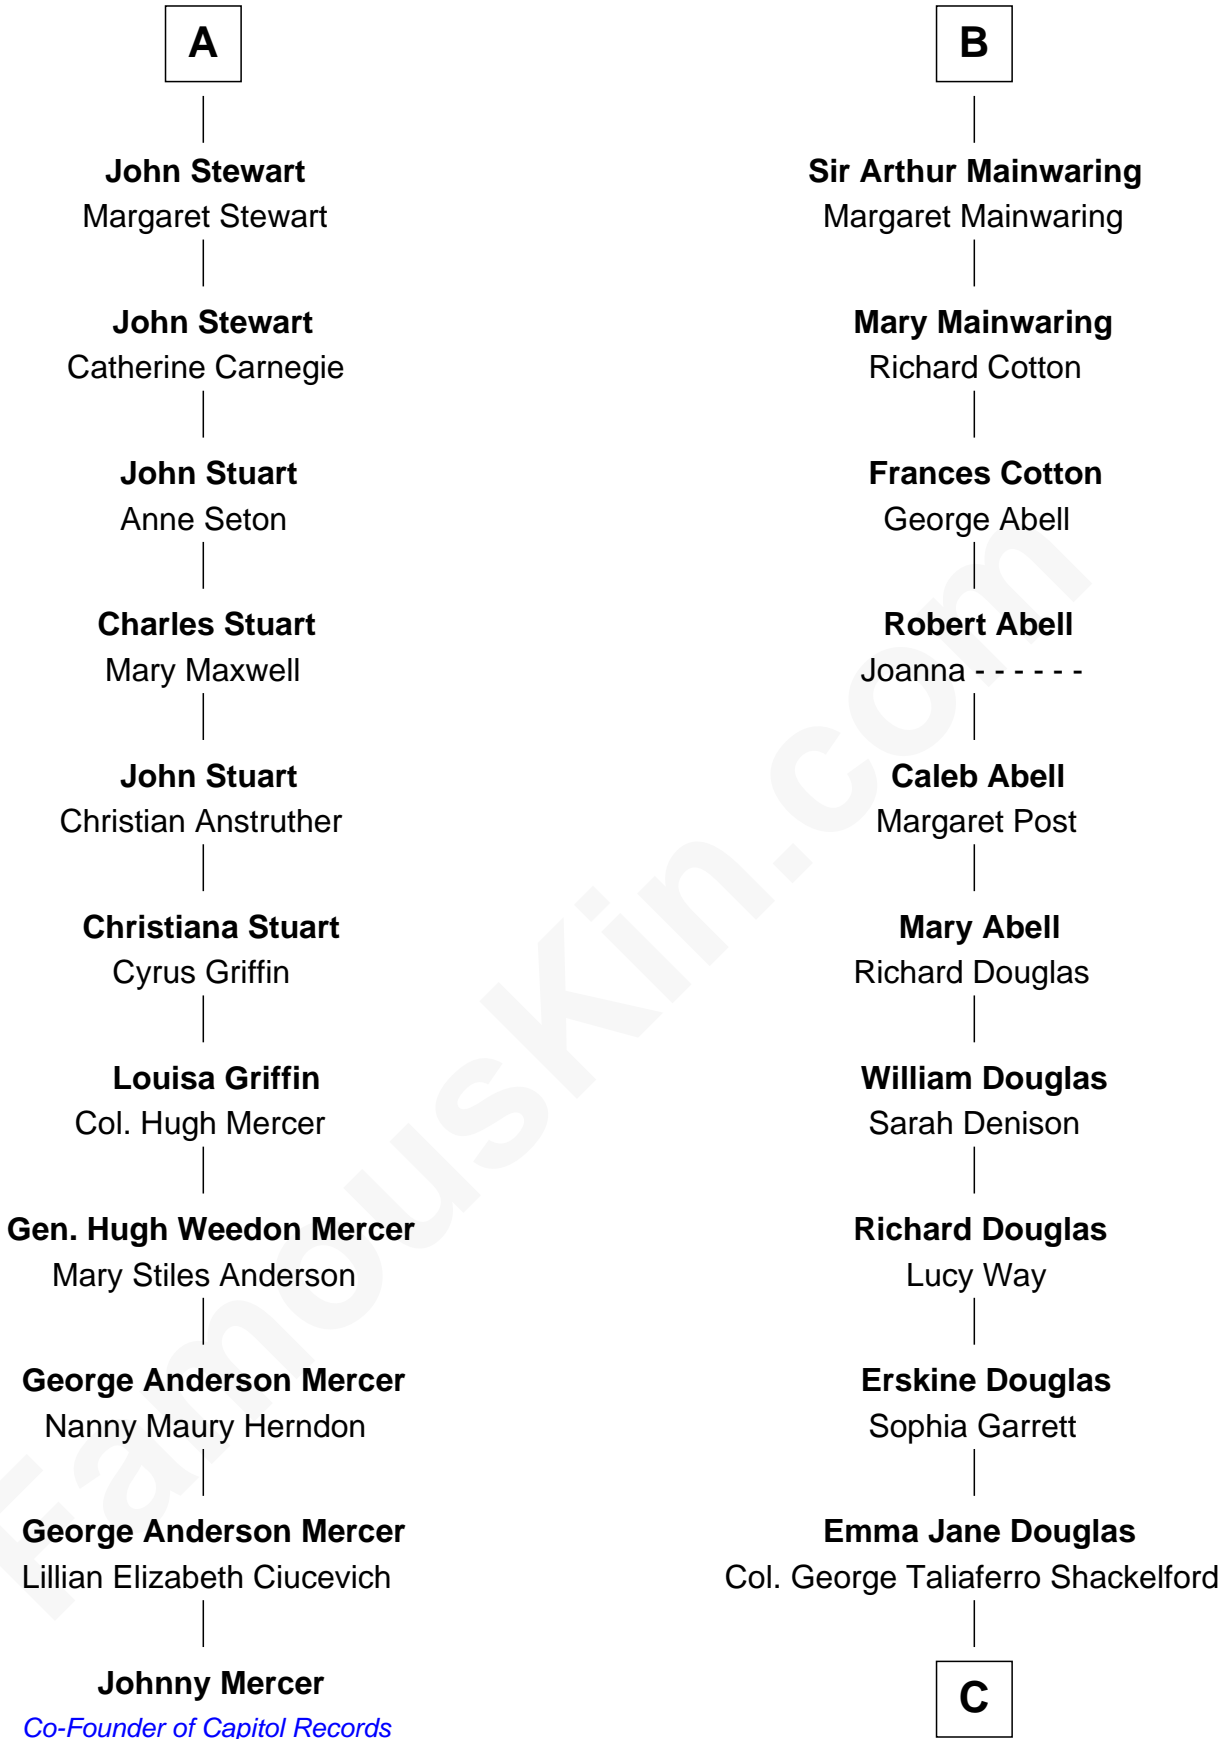

# FamousKin.com Relationship Chart of

**Johnny Mercer**

*Songwriter and Co-Founder of Capitol Records*

17th cousin 1 time removed of

**Melvyn Douglas**

*Movie Actor*

C

**Lena Priscilla Shackelford**  
Edouard Gregory Hesselberg