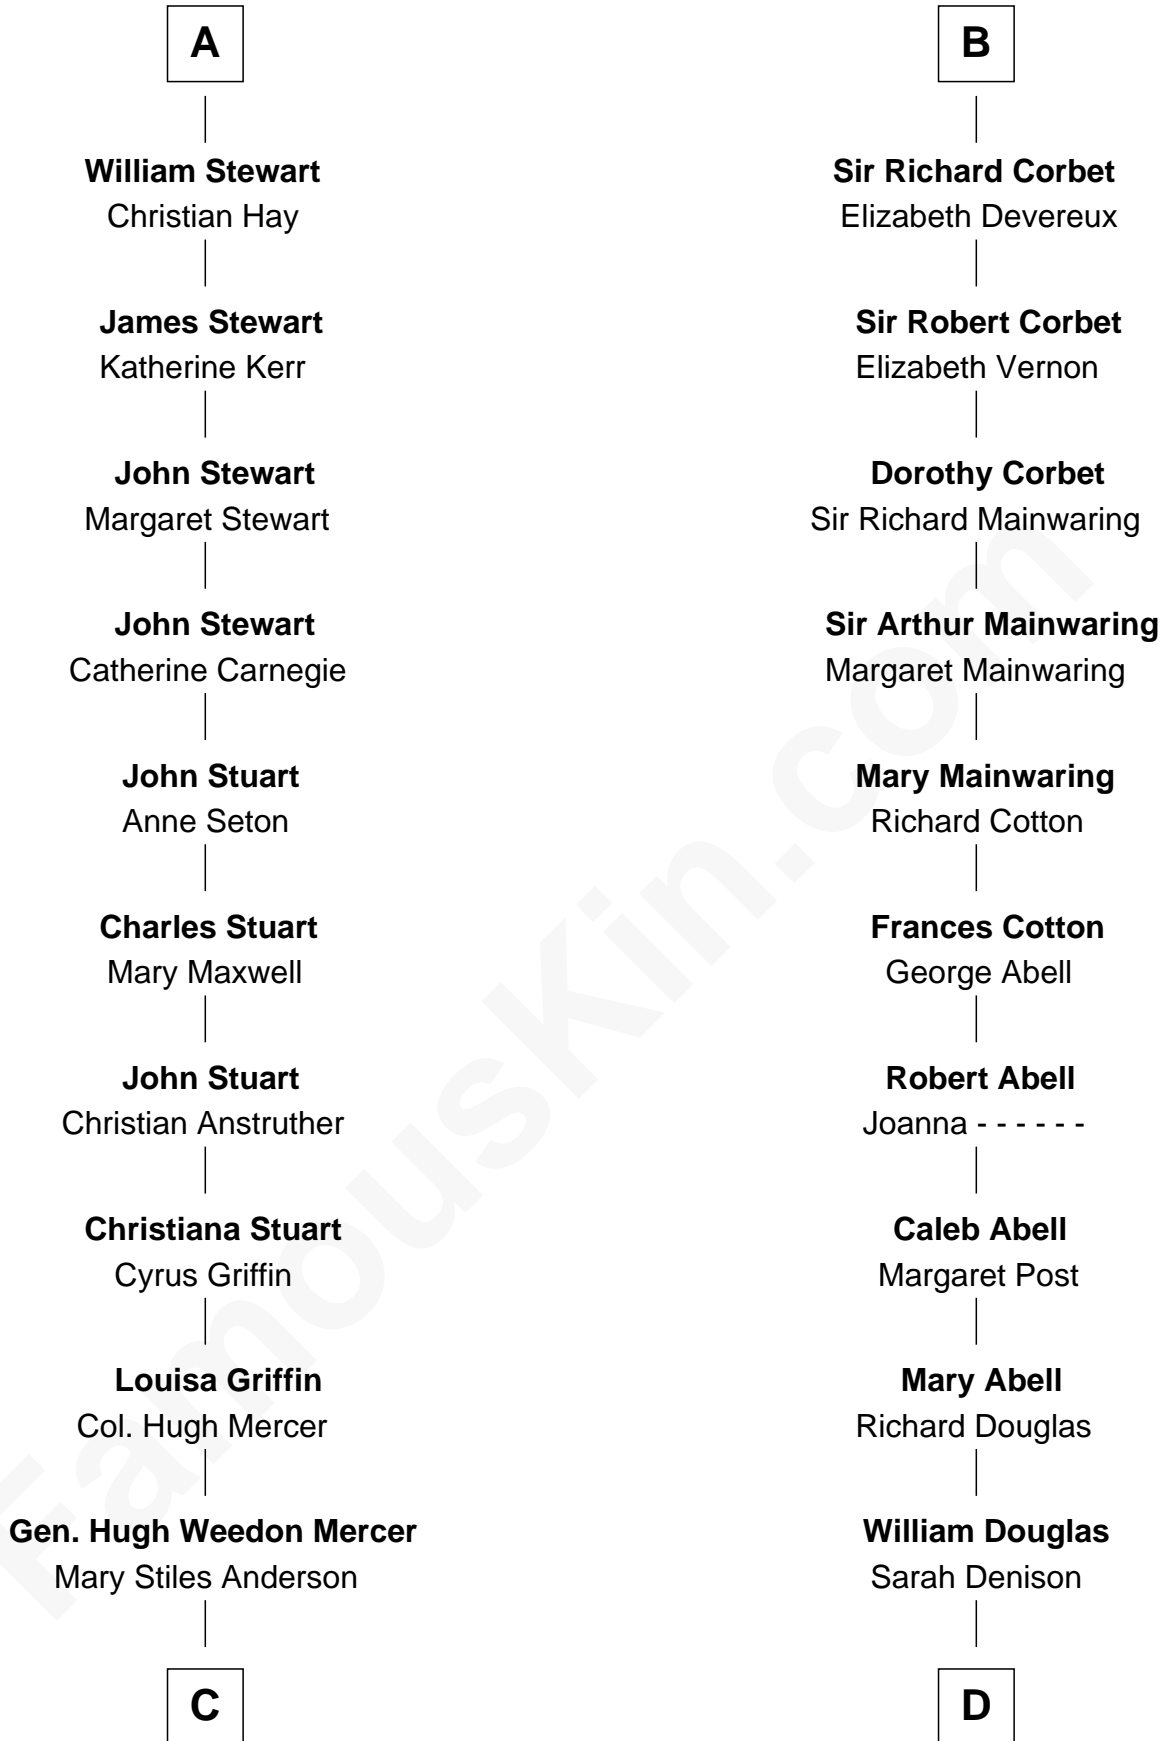

FamousKin.com

Relationship Chart of

Johnny Mercer

Songwriter and Co-Founder of Capitol Records

19th cousin 2 times removed of

Melvyn Douglas
Movie Actor

C

George Anderson Mercer

Nanny Maury Herndon

George Anderson Mercer

Lillian Elizabeth Ciucevich

Johnny Mercer

Co-Founder of Capitol Records

D

Richard Douglas

Lucy Way

Erskine Douglas

Sophia Garrett

Emma Jane Douglas

Col. George Taliaferro Shackelford

Lena Priscilla Shackelford

Edouard Gregory Hesselberg

Melvyn Douglas

Movie Actor