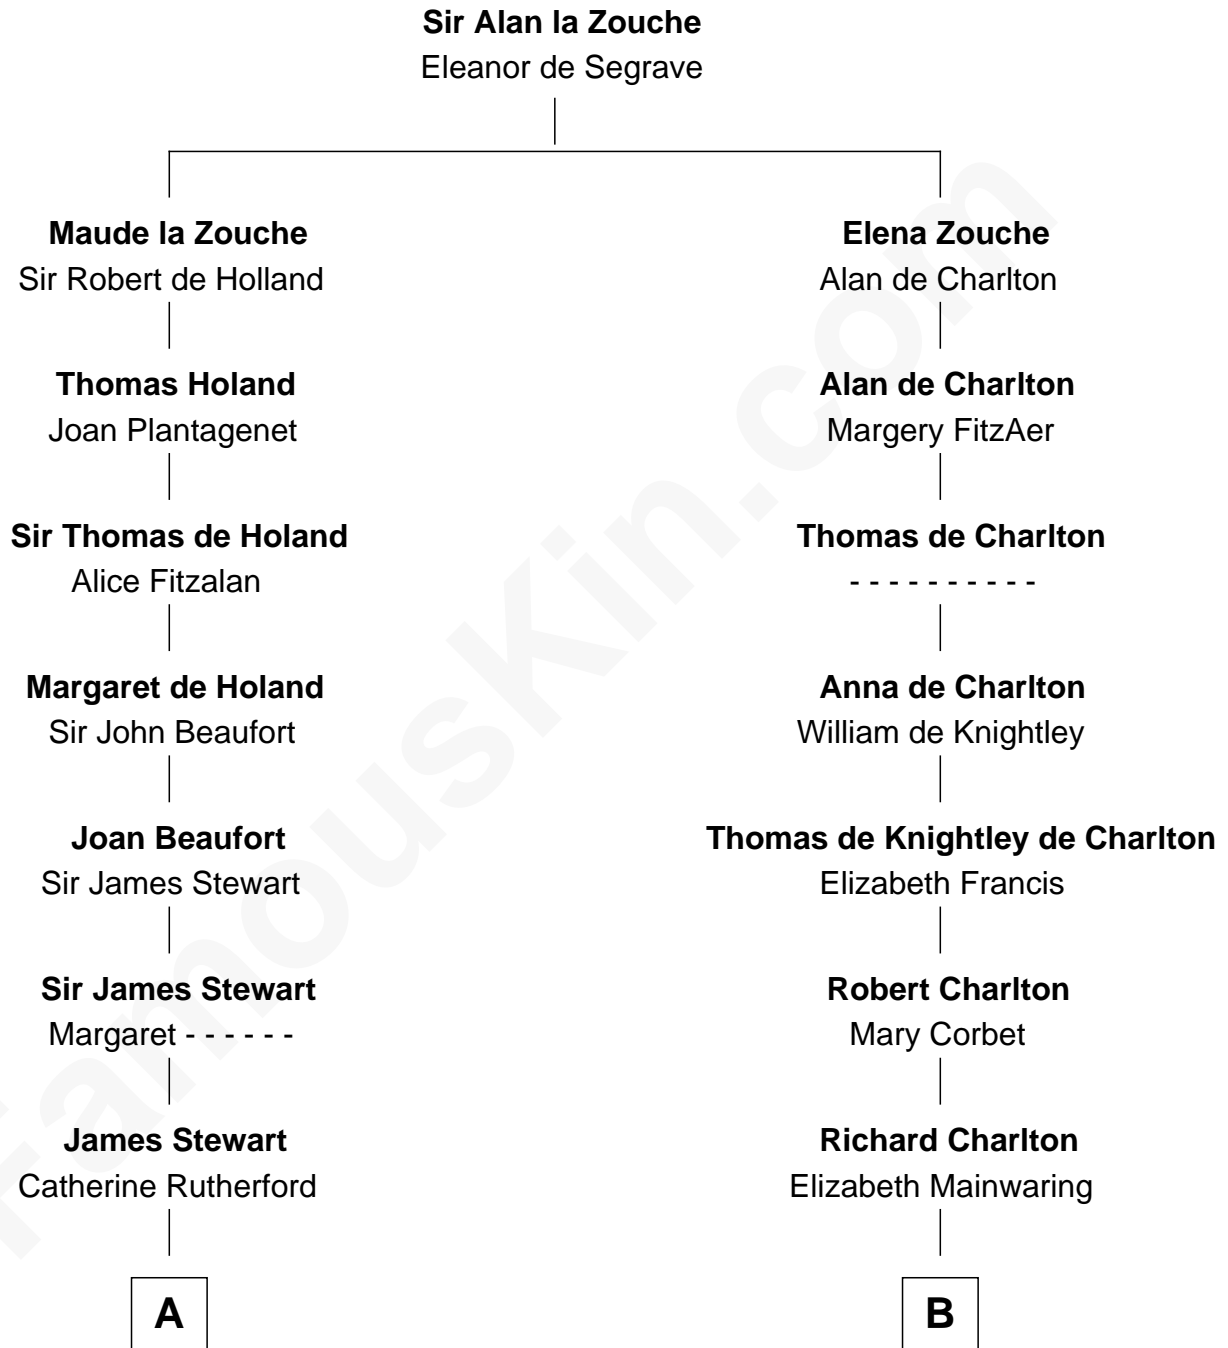

FamousKin.com

Relationship Chart of

Johnny Mercer

Songwriter and Co-Founder of Capitol Records

19th cousin 2 times removed of

Sarah Palin

9th Governor of Alaska

C

George Anderson Mercer

Nanny Maury Herndon

George Anderson Mercer

Lillian Elizabeth Ciucevich

Johnny Mercer

Co-Founder of Capitol Records

D

Thomas S. Ruddock