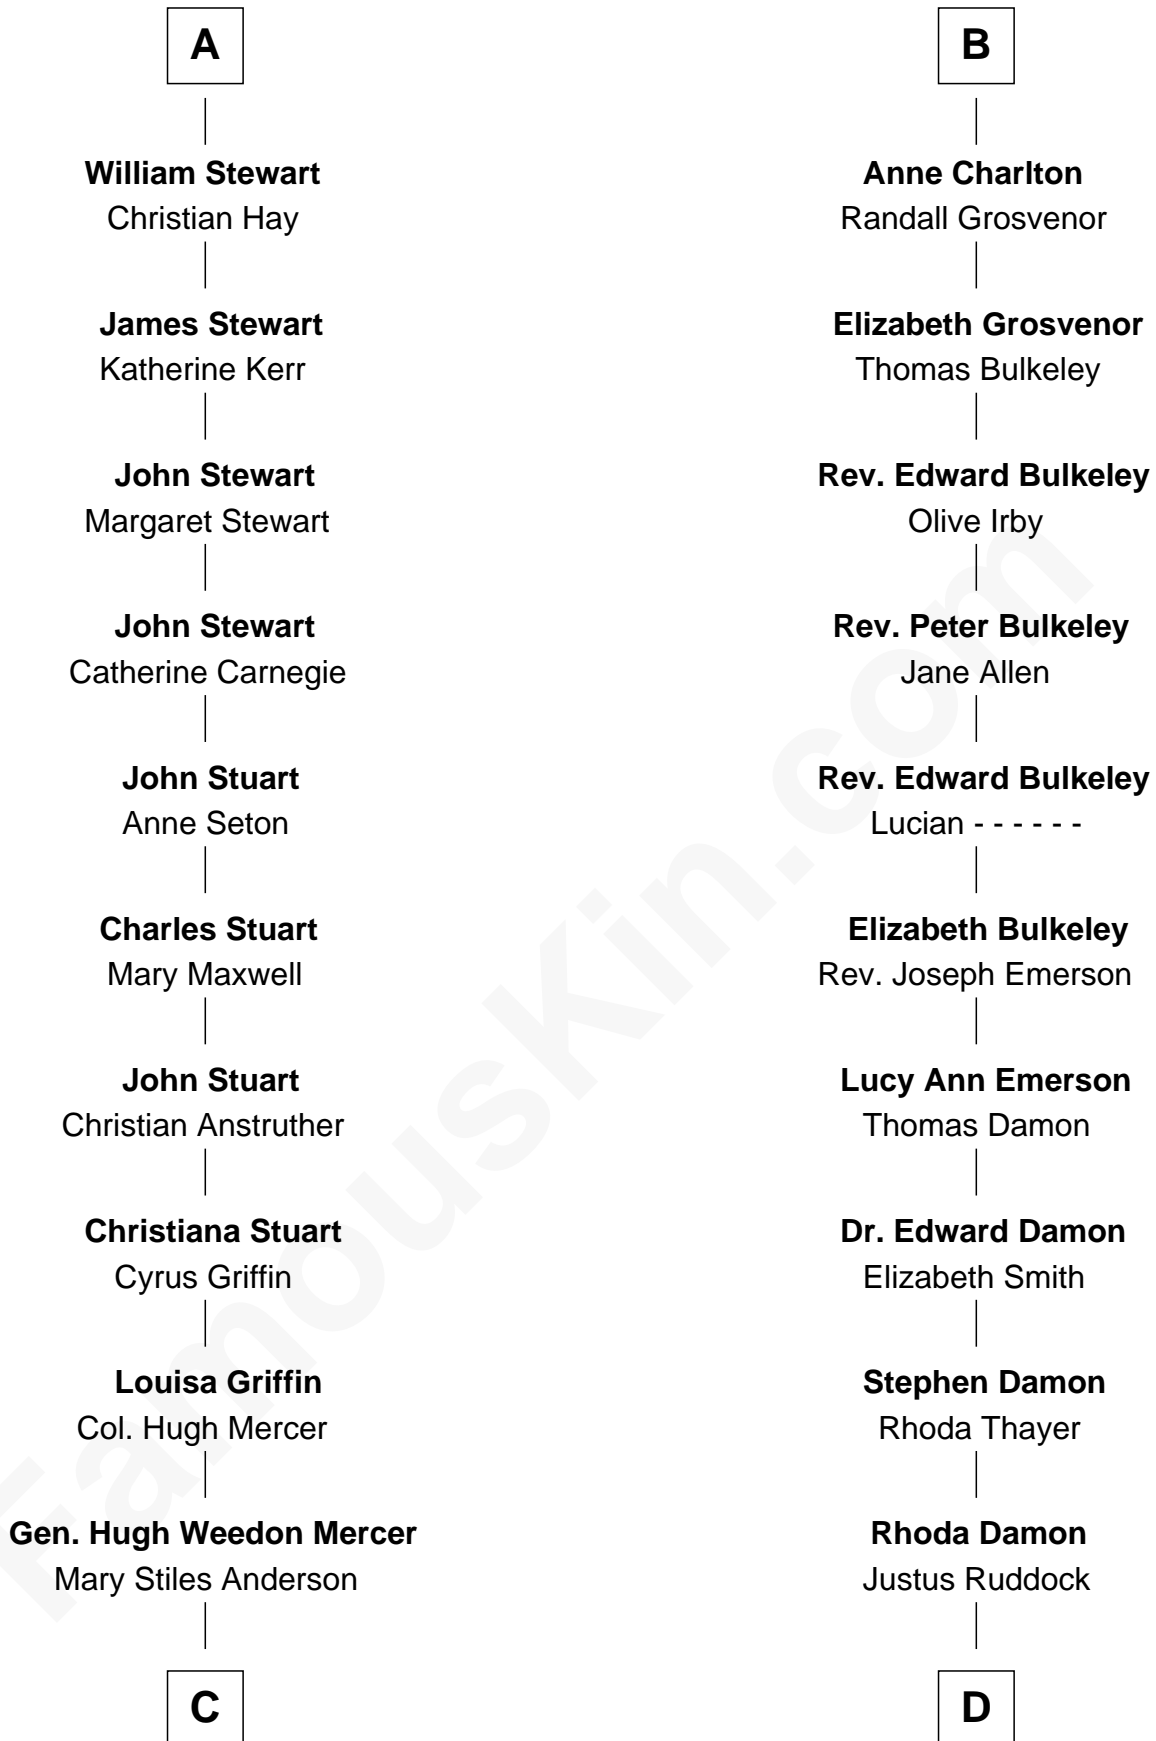

FamousKin.com

Relationship Chart of

Johnny Mercer

Songwriter and Co-Founder of Capitol Records

19th cousin 2 times removed of

Sarah Palin

9th Governor of Alaska

C

George Anderson Mercer

Nanny Maury Herndon

George Anderson Mercer

Lillian Elizabeth Ciucevich

Johnny Mercer

Co-Founder of Capitol Records

D

Thomas S. Ruddock

Maria Nancy Newell

May Belle Ruddock

Henry Charles Brandt

Nellie Marie Brandt

Charles Francis Heath

Charles Richard Heath

Sarah Sheeran

Sarah Palin