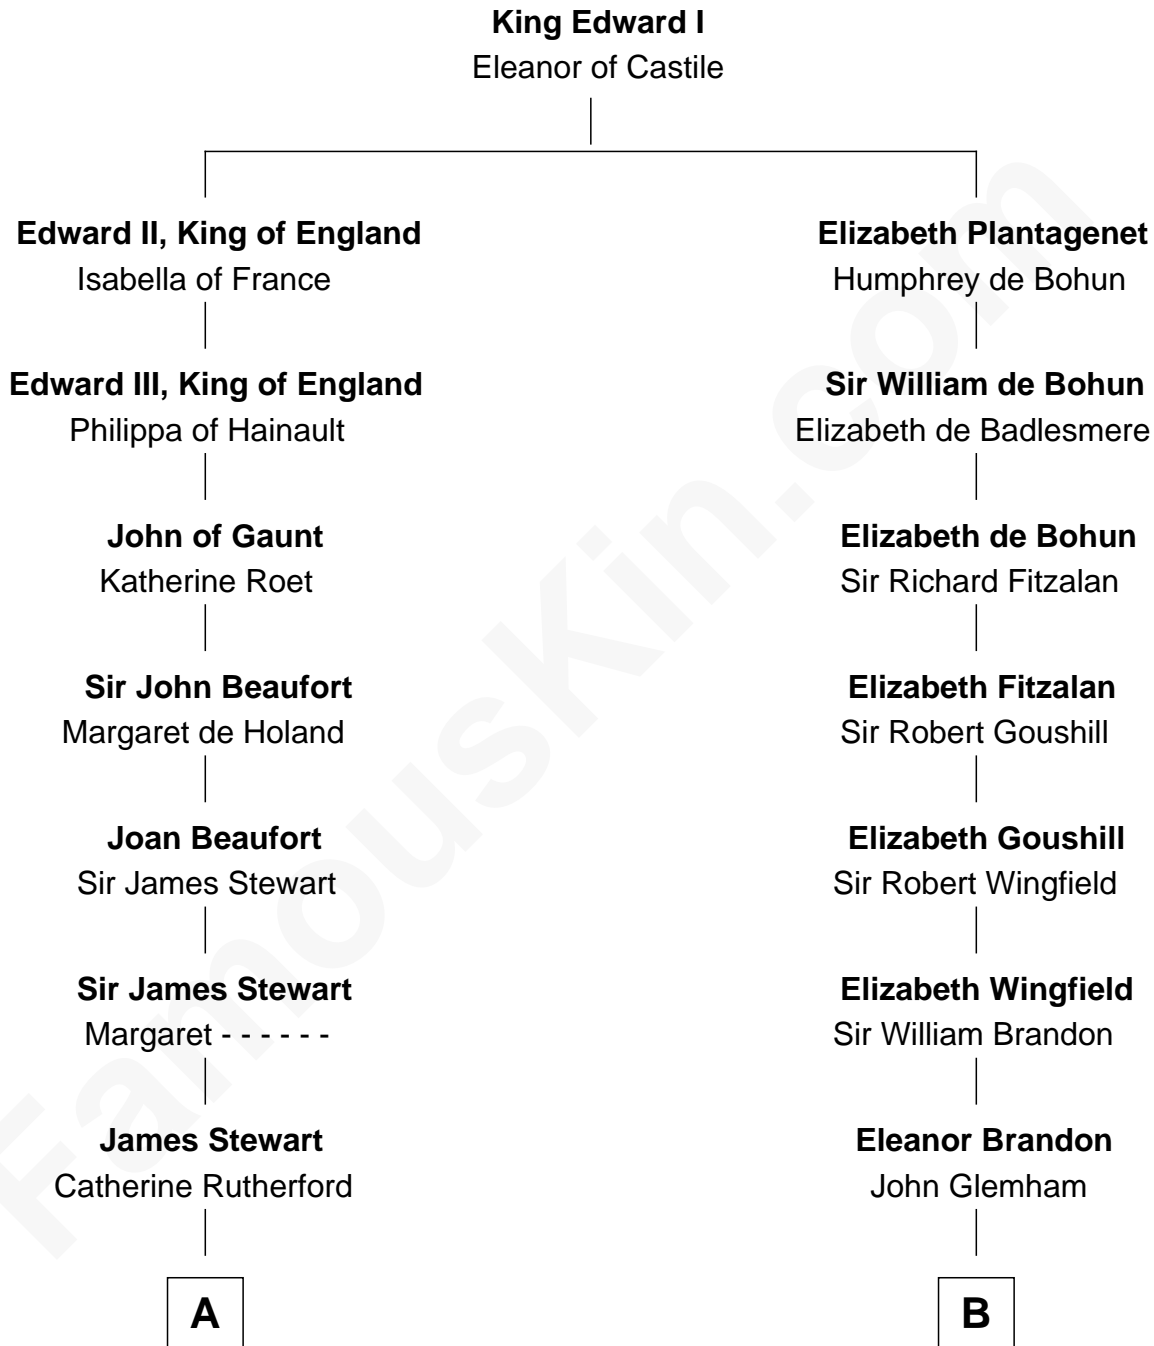

# FamousKin.com Relationship Chart of

**Johnny Mercer**

*Songwriter and Co-Founder of Capitol Records*

**17th cousin 2 times removed of**

**Shubael D. Childs**

*Founder of S.D. Childs & Company*

**C**

George Anderson Mercer

Nanny Maury Herndon

George Anderson Mercer

Lillian Elizabeth Ciucevich

Johnny Mercer

*Co-Founder of Capitol Records*

FamousKin.com