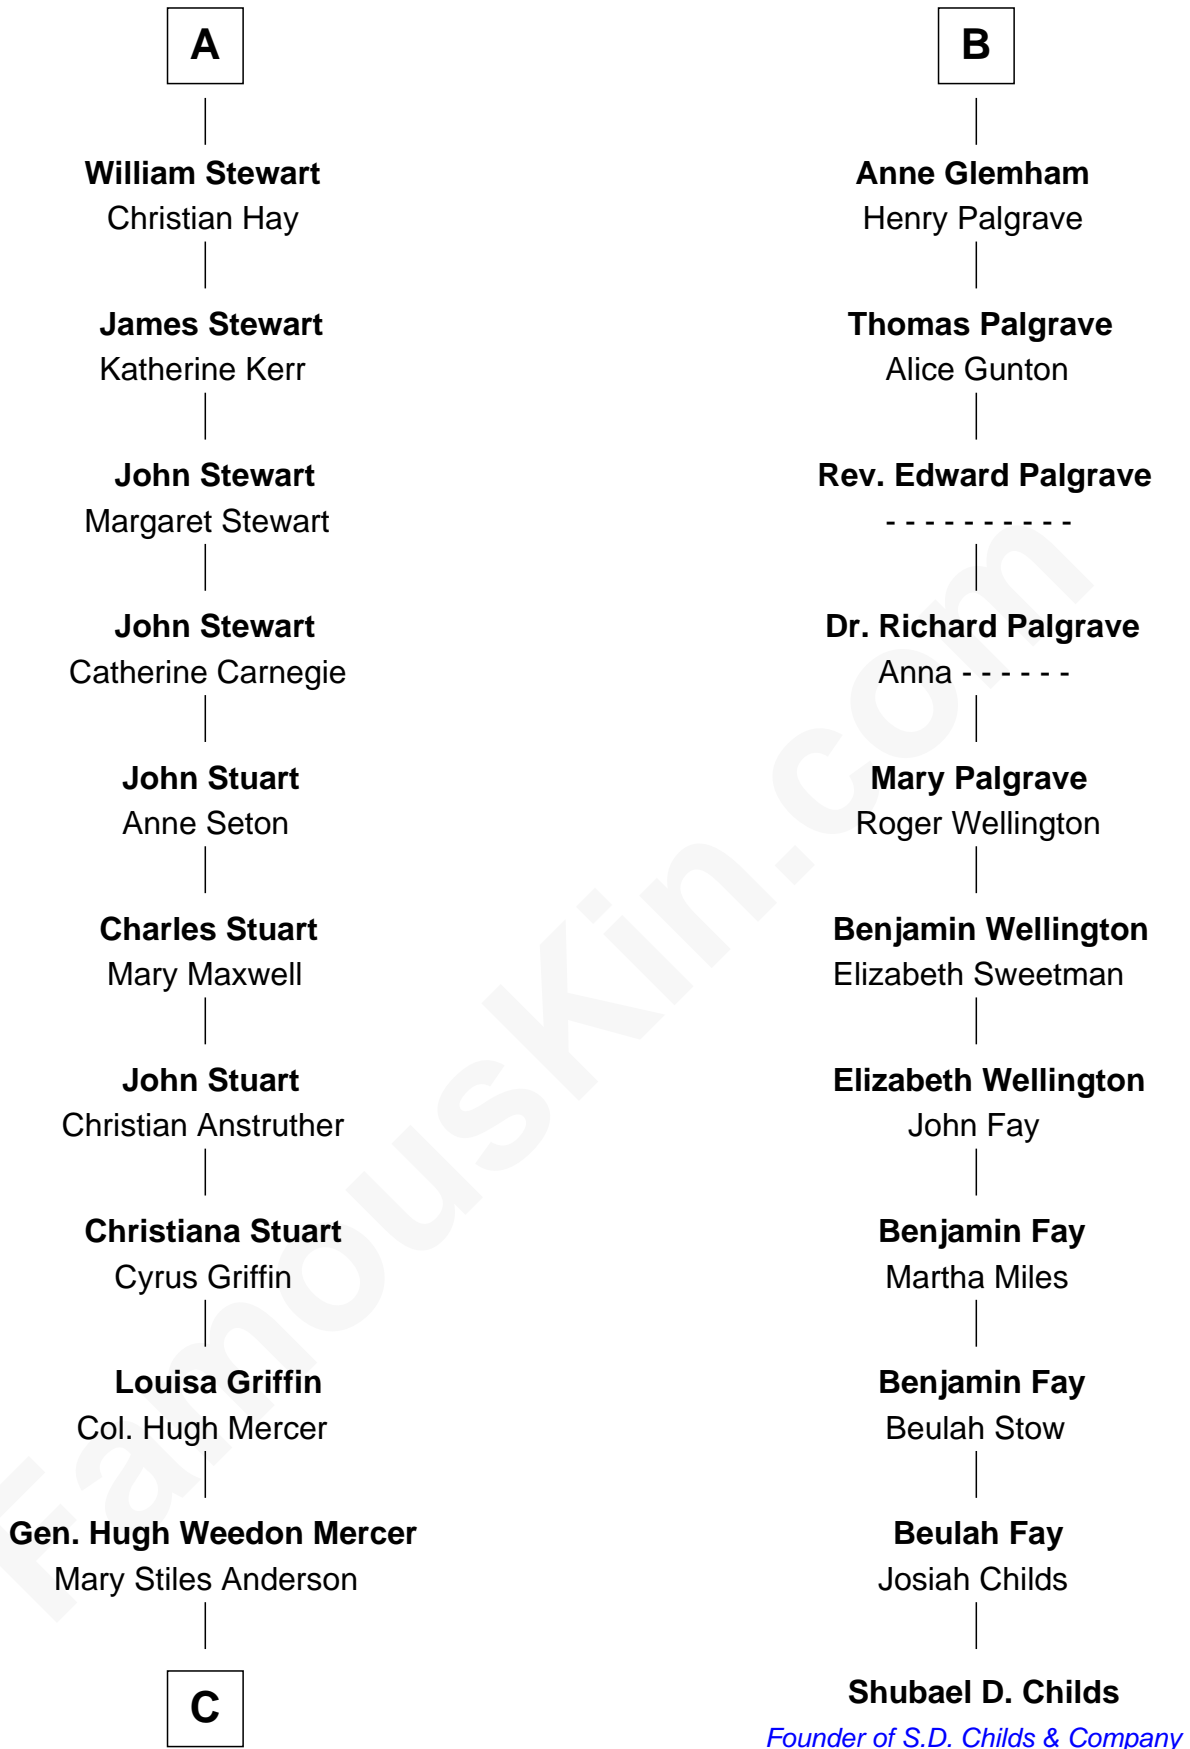

# FamousKin.com Relationship Chart of

**Johnny Mercer**

*Songwriter and Co-Founder of Capitol Records*

**17th cousin 2 times removed of**

**Shubael D. Childs**

*Founder of S.D. Childs & Company*

**C**

George Anderson Mercer

Nanny Maury Herndon

George Anderson Mercer

Lillian Elizabeth Ciucevich

Johnny Mercer

*Co-Founder of Capitol Records*

FamousKin.com