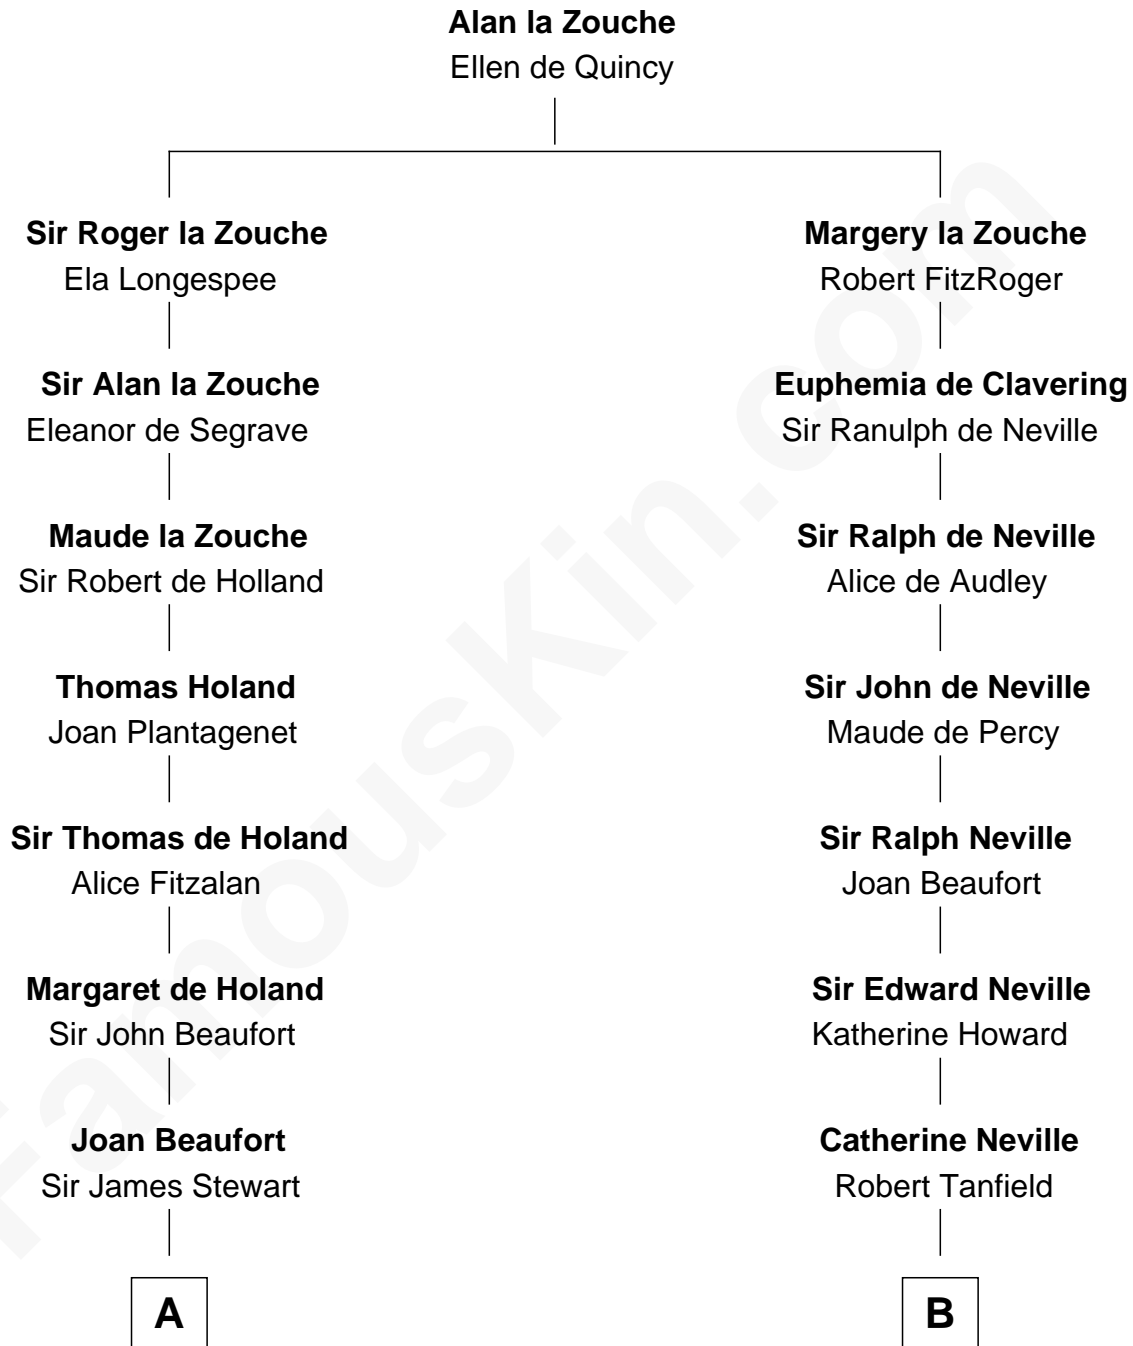

FamousKin.com

Relationship Chart of

Johnny Mercer

Songwriter and Co-Founder of Capitol Records

16th cousin 5 times removed of

Thomas Jefferson

3rd U.S. President and Signer of the Declaration of Independence

C

—
Louisa Griffin
Col. Hugh Mercer

—
Gen. Hugh Weedon Mercer
Mary Stiles Anderson

—
George Anderson Mercer
Nanny Maury Herndon

—
George Anderson Mercer
Lillian Elizabeth Ciucevich

—
Johnny Mercer
Co-Founder of Capitol Records