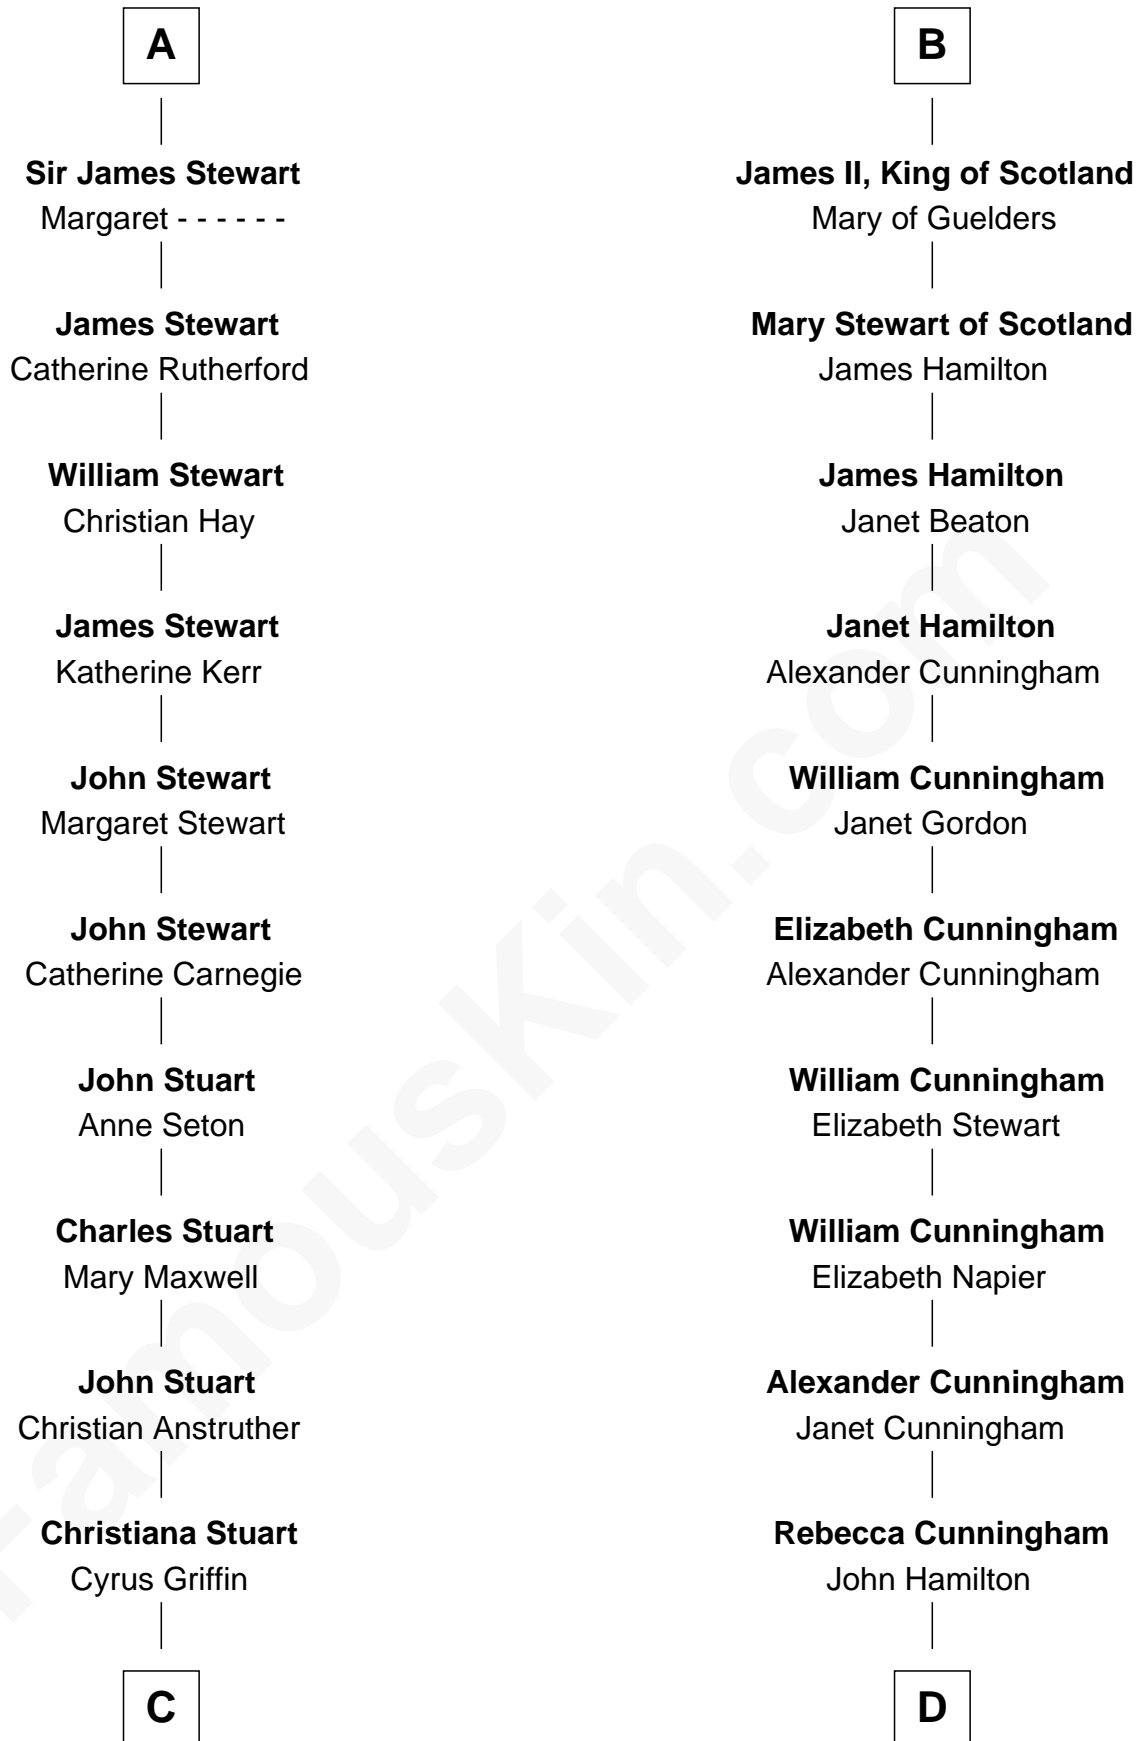

FamousKin.com

Relationship Chart of

Johnny Mercer

Songwriter and Co-Founder of Capitol Records

19th cousin 2 times removed of

Alexander Hamilton

1st U.S. Secretary of the Treasury

C

Louisa Griffin
Col. Hugh Mercer

Gen. Hugh Weedon Mercer
Mary Stiles Anderson

George Anderson Mercer
Nanny Maury Herndon

George Anderson Mercer
Lillian Elizabeth Ciucevich

Johnny Mercer
Co-Founder of Capitol Records