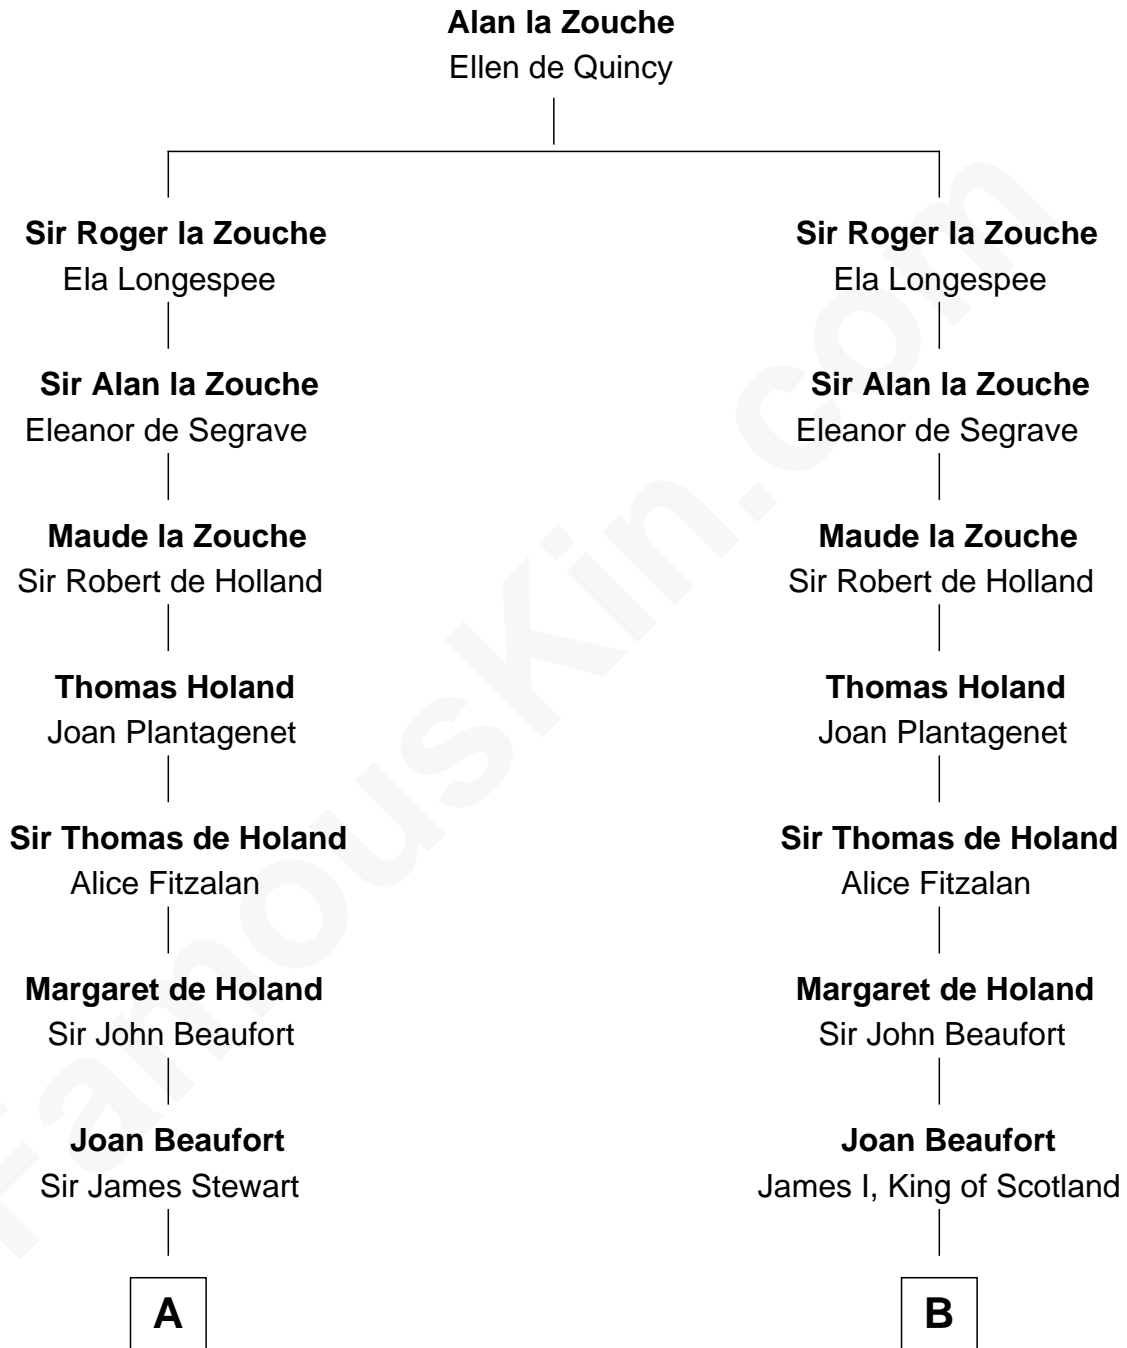

FamousKin.com

Relationship Chart of

Johnny Mercer

Songwriter and Co-Founder of Capitol Records

19th cousin 2 times removed of

Alexander Hamilton

1st U.S. Secretary of the Treasury

C

Louisa Griffin
Col. Hugh Mercer

Gen. Hugh Weedon Mercer
Mary Stiles Anderson

George Anderson Mercer
Nanny Maury Herndon

George Anderson Mercer
Lillian Elizabeth Ciucevich

Johnny Mercer
Co-Founder of Capitol Records