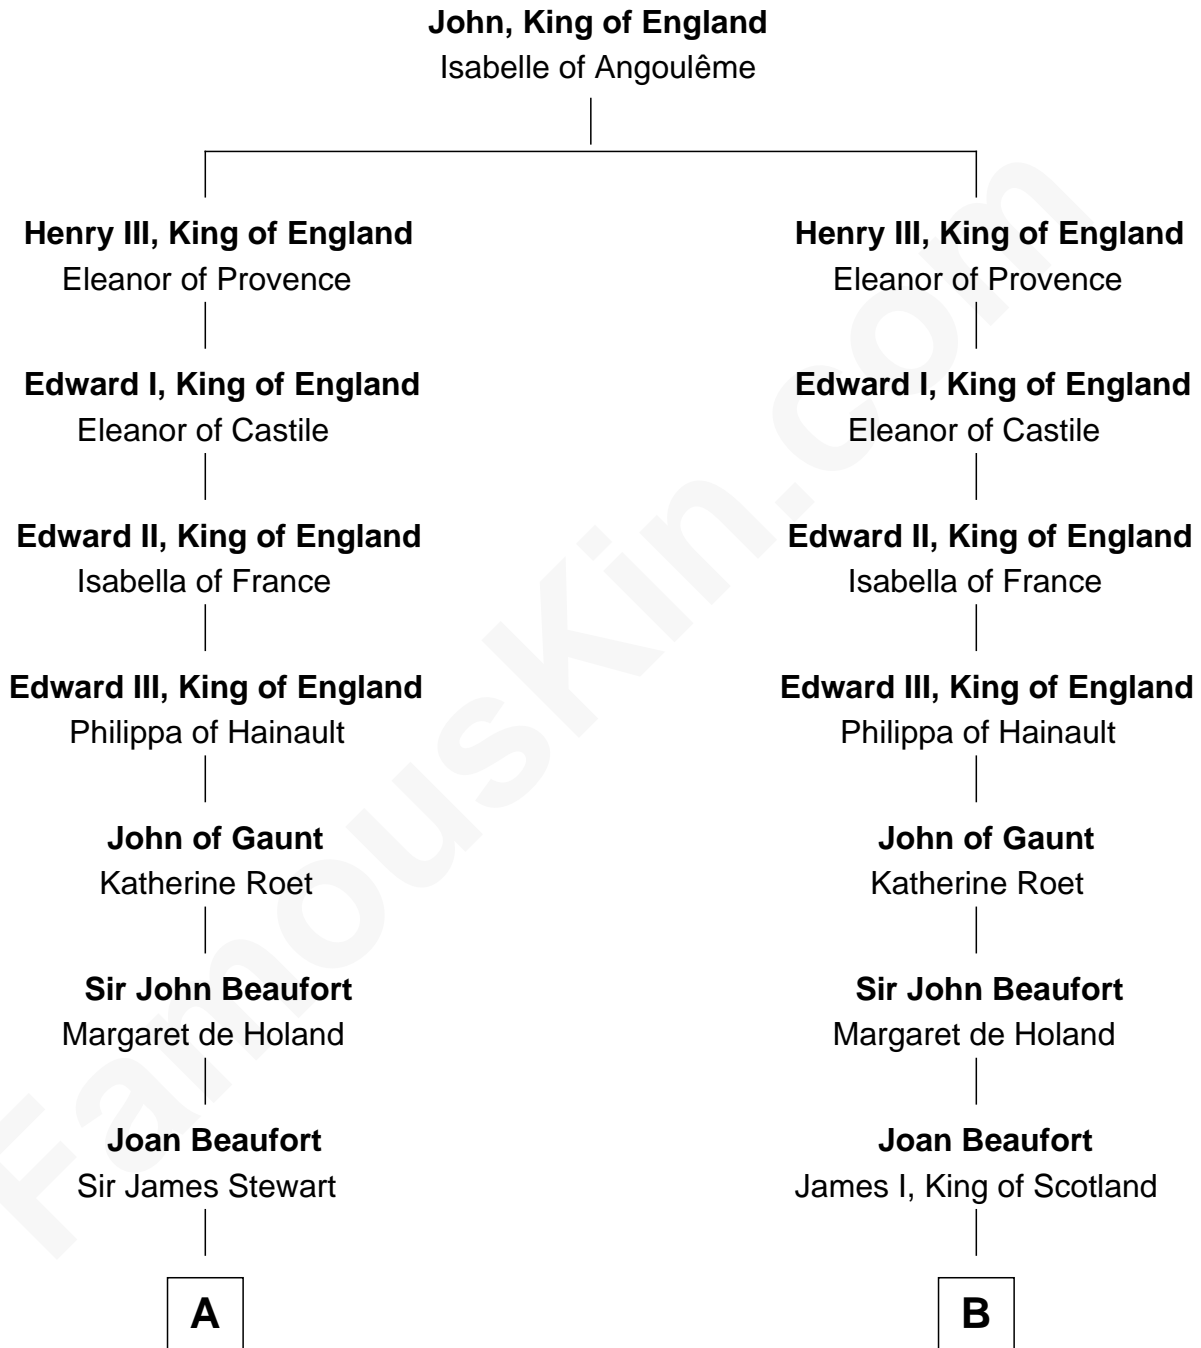

Alexander Hamilton

1st U.S. Secretary of the Treasury