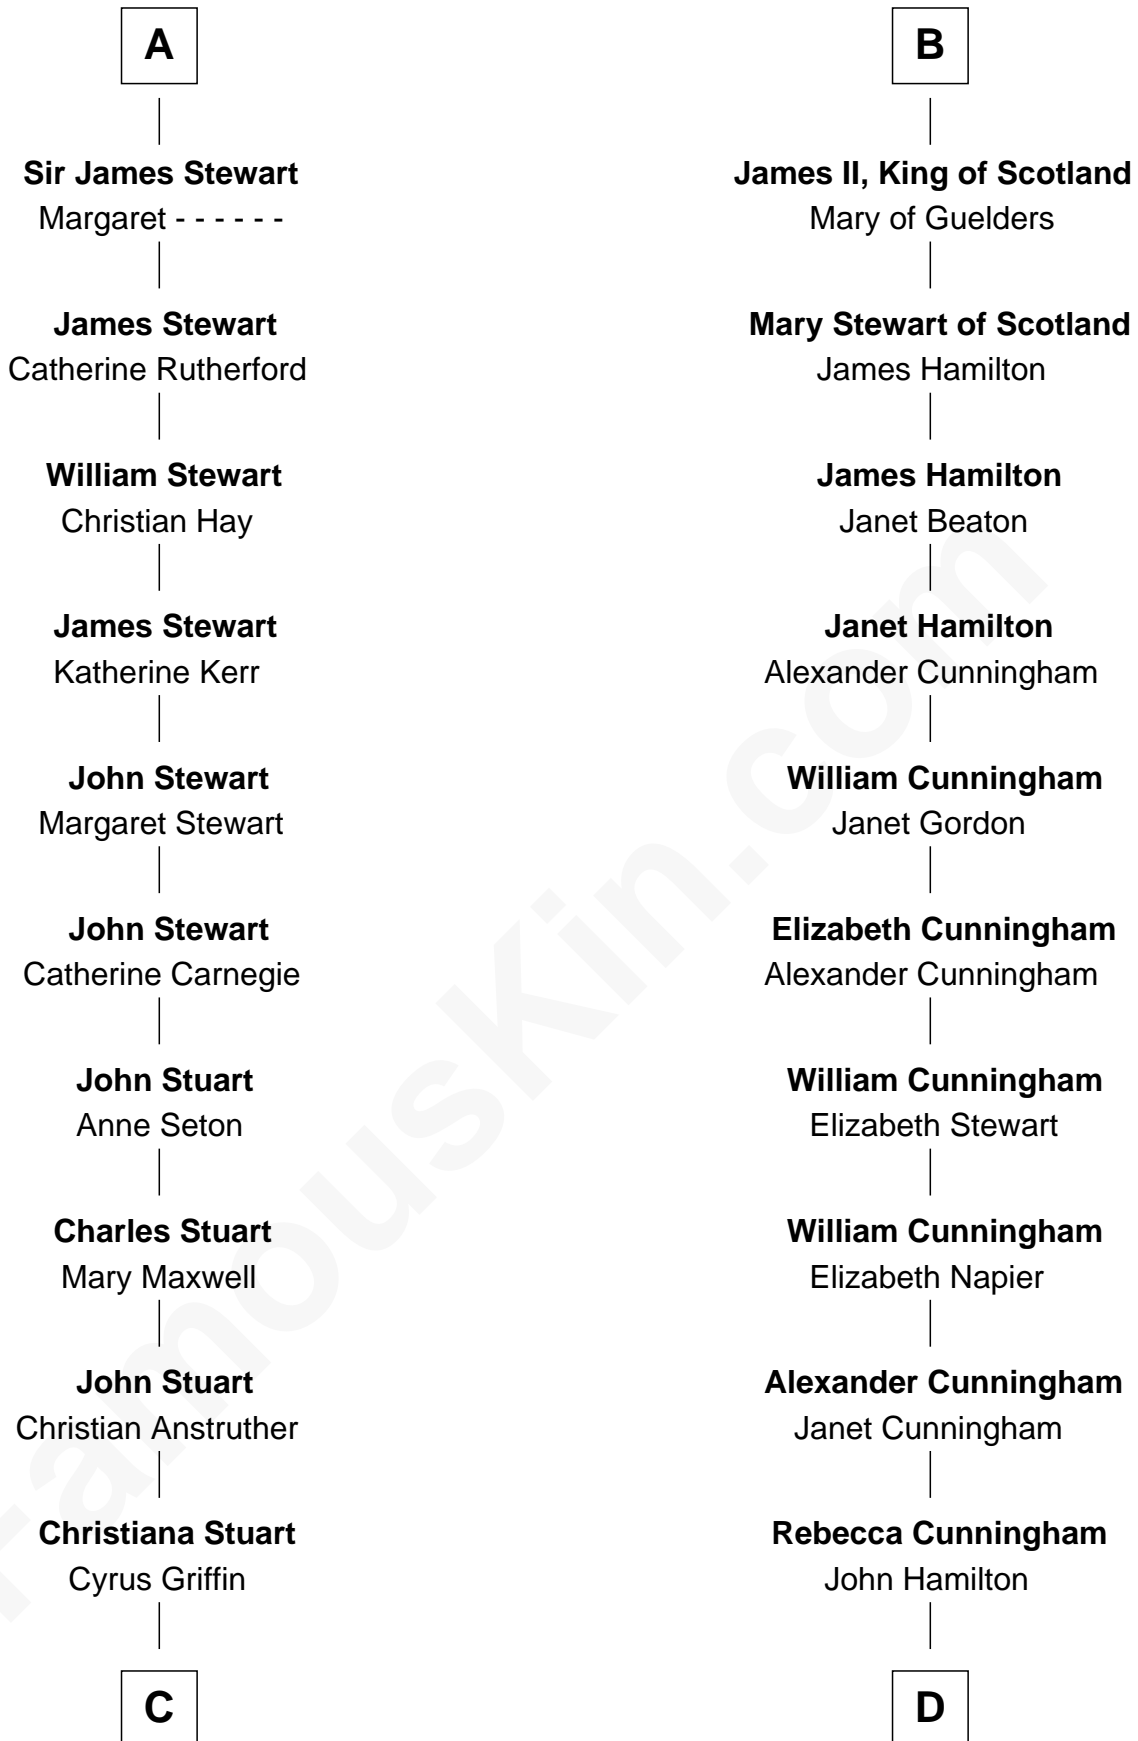

## Relationship Chart of

### Johnny Mercer

*Songwriter and Co-Founder of Capitol Records*

**19th cousin 2 times removed of**

### Alexander Hamilton

*1st U.S. Secretary of the Treasury*

**C**

**Louisa Griffin**  
Col. Hugh Mercer

**Gen. Hugh Weedon Mercer**  
Mary Stiles Anderson

**George Anderson Mercer**  
Nanny Maury Herndon

**George Anderson Mercer**  
Lillian Elizabeth Ciucevich