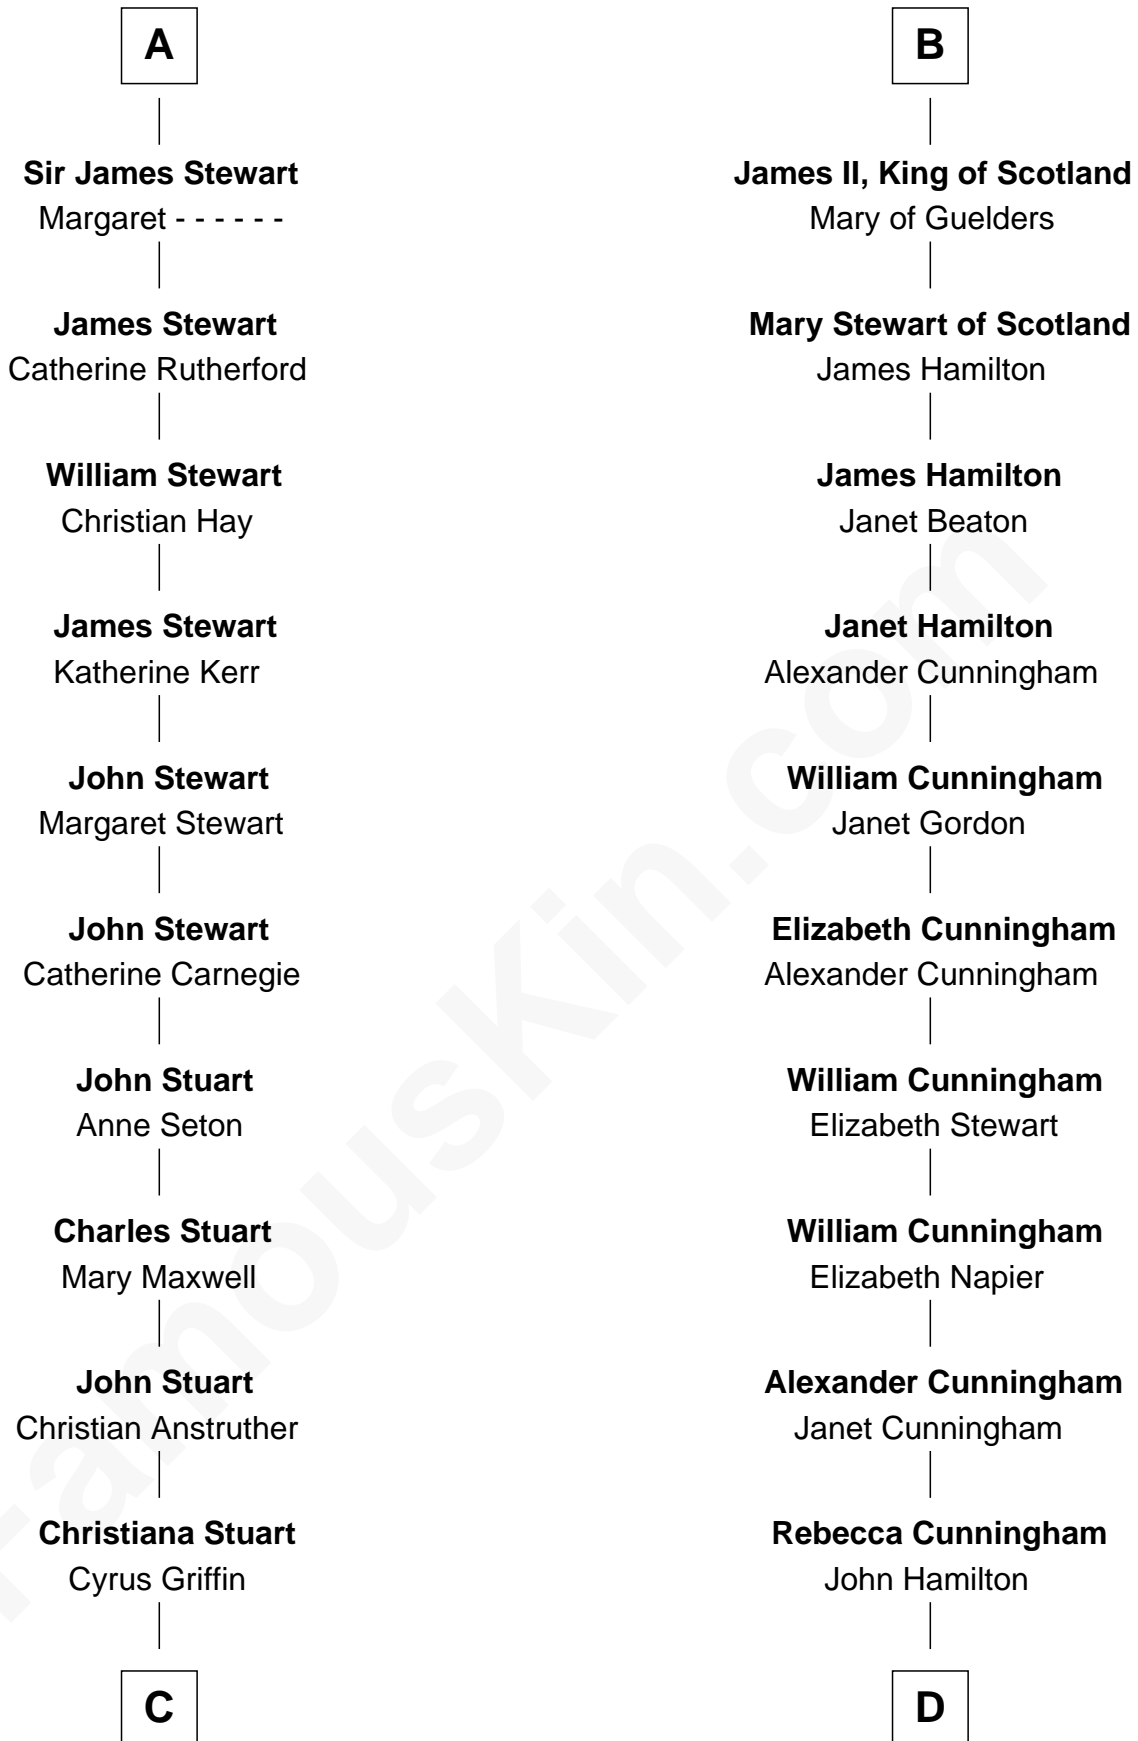

FamousKin.com

Relationship Chart of

Johnny Mercer

Songwriter and Co-Founder of Capitol Records

19th cousin 2 times removed of

Alexander Hamilton

1st U.S. Secretary of the Treasury

Sir John FitzGeoffrey

Isabel le Bigod

C

Louisa Griffin
Col. Hugh Mercer

Gen. Hugh Weedon Mercer
Mary Stiles Anderson

George Anderson Mercer
Nanny Maury Herndon

George Anderson Mercer
Lillian Elizabeth Ciucevich

Johnny Mercer
Co-Founder of Capitol Records